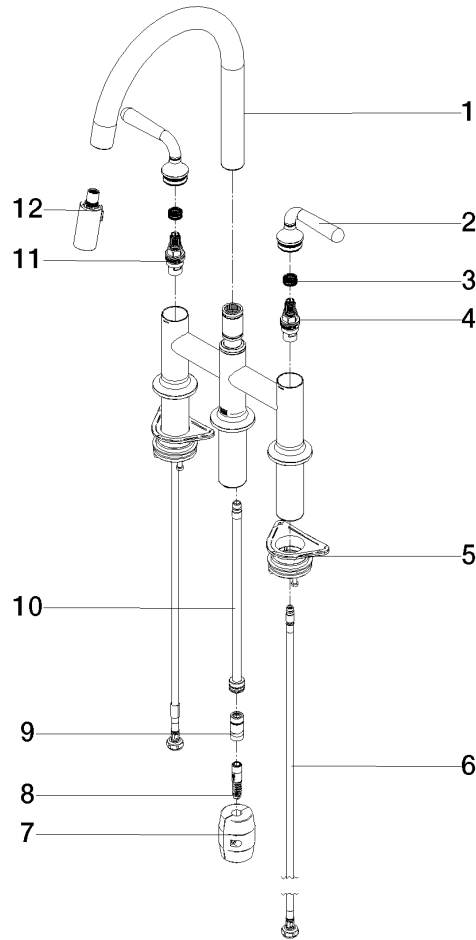

19 870 809 Product version from 7/1/2023

- 240mm projection
- pivotable spout 360°
- Optional swivel limiter available with swivel limiter set 12 823 970 90
- air-enriched flow and spray flow
- 1800 mm metal shower hose
- sprayface with anti-scaling system
- max. flow 8 l/min at 3 bar flow pressure
- lead-free
- Flow modes can be changed while the water is running
- This product can help a building meet the requirements of Green Building Rating Systems, e.g. LEED®, BREEAM®, DGNB

Recommended miscellaneous

Swivel limitation set -

12 823 970 90

Recommended miscellaneous

VAIA Dispenser with rosette - Dark Chrome 82 434 809-19

VAIA Three-hole bridge mixer Pull-down with spray function - Dark Chrome

VAIA

19 870 809 Product version from 7/1/2023

Certificates

LGA_38

Belgaqua_24-005-2

Spare parts list

No.	Item Number	Name	Quantity used	Delivery time
1	90 28 22 397 00-19	spout	1	20
2	90 20 80 057 00-19	handle	2	-
Spare part can no longer be ordered, please order the replacement item				
3	90 12 12 232 00 90	fixing cap	2	2
4	90 90 03 130 00 90	top	1	2
5	04 30 11 040 00 90	fixing set	2	2
6	04 30 04 100 00 90	hose	2	2
7	04 21 50 010 00 90	accessories	1	2
8	04 30 02 120 00-85	hose	1	30
9	90 24 03 253 00 90	adaptor	1	2
10	04 28 20 067 00 90	pipe	1	2
11	90 90 03 131 00 90	top	1	2
12	90 18 40 317 00-19	shower	1	20