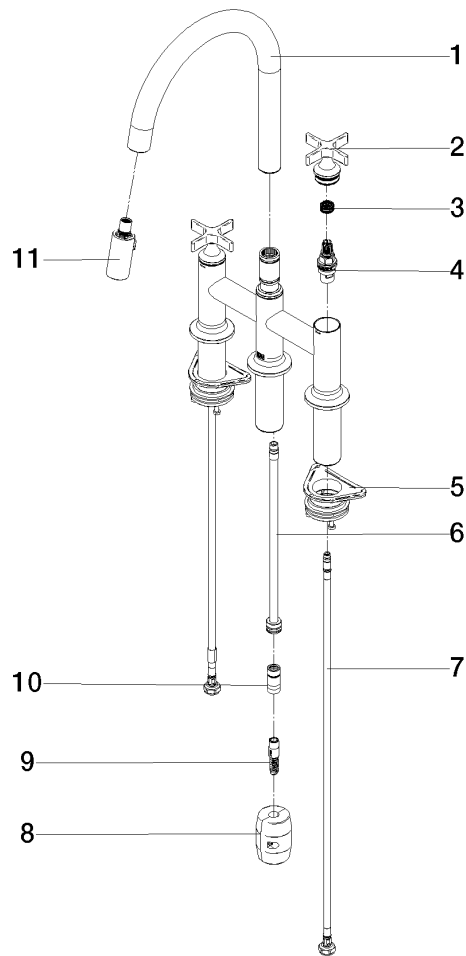

19 875 809

- 240mm projection
- pivotable spout 360°
- Optional swivel limiter available with swivel limiter set 12 823 970 90
- air-enriched flow and spray flow
- 1800 mm metal shower hose
- sprayface with anti-scaling system
- max. flow 8 l/min at 3 bar flow pressure
- lead-free
- This product can help a building meet the requirements of Green Building Rating Systems, e.g. LEED®, BREEAM®, DGNB

Recommended miscellaneous

Swivel limitation set -

12 823 970 90

Recommended miscellaneous

VAIA Dispenser with rosette - Chrome

82 434 809-00

19 875 809

Flow rate chart

Certificates

LGA_38633.

Belgaqua_24-005-
27_3.

19 875 809

Spare parts list

No.	Item Number	Name	Quantity used	Delivery time
1	90 28 22 397 00-00	spout	1	10
2	90 20 80 036 00-00	handle	2	-
Spare part can no longer be ordered, please order the replacement item				
3	90 12 12 232 00 90	fixing cap	2	2
4	90 90 03 131 00 90	top	2	2
5	04 30 11 040 00 90	fixing set	2	2
6	04 28 20 067 00 90	pipe	1	2
7	04 30 04 101 00 90	hose	2	2
8	04 21 50 010 00 90	accessories	1	2
9	04 30 02 120 00-00	hose	1	10
10	90 24 03 253 00 90	adaptor	1	2
11	90 18 40 317 00-00	shower	1	10