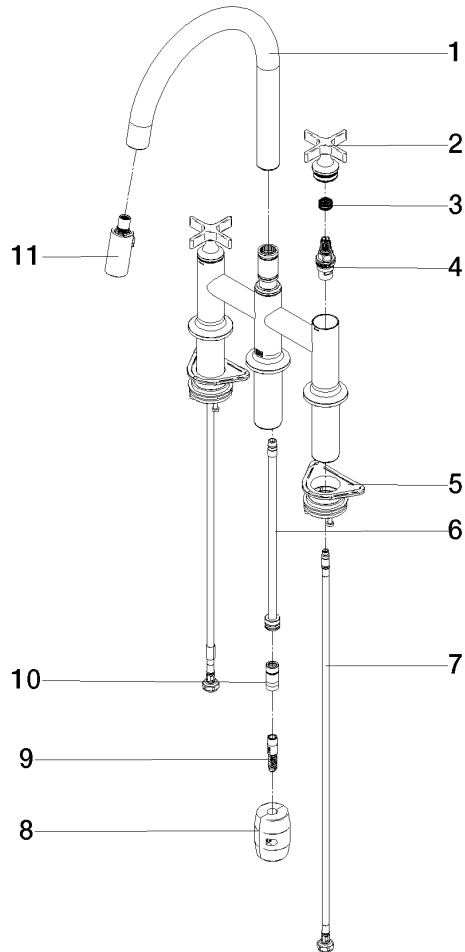

19 875 809

- 240mm projection
- pivotable spout 360°
- Optional swivel limiter available with swivel limiter set 12 823 970 90
- air-enriched flow and spray flow
- 1800 mm metal shower hose
- sprayface with anti-scaling system
- max. flow 8 l/min at 3 bar flow pressure
- lead-free
- This product can help a building meet the requirements of Green Building Rating Systems, e.g. LEED®, BREEAM®, DGNB

## VAIA Three-hole bridge mixer Pull-down with spray function - Brushed Platinum

---

VAIA

19 875 809

### Certificates

---

Belgaqua\_24-005-2 LGA\_38

19 875 809

Product version from 7/1/2023

VAIA Three-hole bridge mixer Pull-down with spray function - Brushed Platinum

VAIA

19 875 809

**Spare parts list**

**Product version from 7/1/2023**

No.	Item Number	Name	Quantity used	Delivery time
	90 28 22 397 00-06	spout	16	10