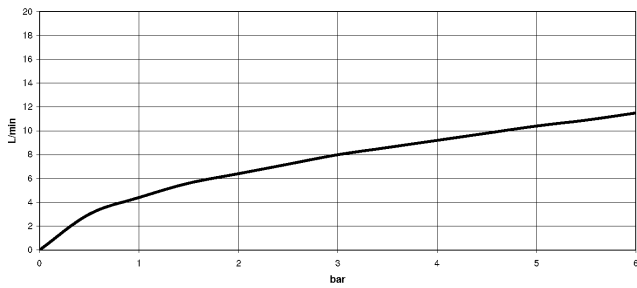

19 875 809

- 240mm projection
- pivotable spout 360°
- Optional swivel limiter available with swivel limiter set 12 823 970 90
- air-enriched flow and spray flow
- 1800 mm metal shower hose
- sprayface with anti-scaling system
- max. flow 8 l/min at 3 bar flow pressure
- lead-free
- This product can help a building meet the requirements of Green Building Rating Systems, e.g. LEED®, BREEAM®, DGNB

**Recommended miscellaneous**

**Swivel limitation set -**

12 823 970 90

**Recommended miscellaneous**

**VAIA Dispenser with rosette -  
Brushed Platinum**

82 434 809-06

19 875 809

**Flow rate chart**