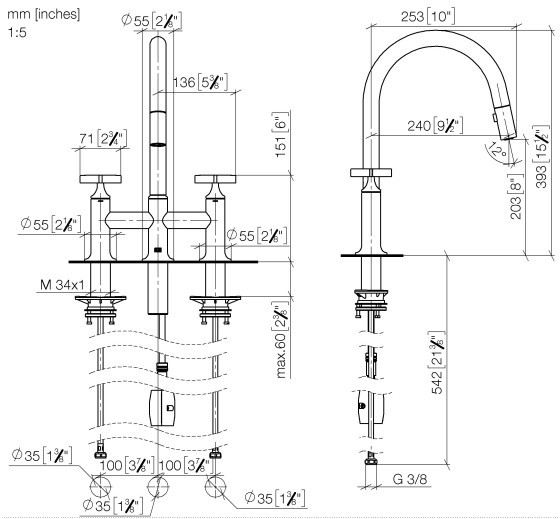

19 875 809

- 240mm projection
- pivotable spout 360°
- Optional swivel limiter available with swivel limiter set 12 823 970 90
- air-enriched flow and spray flow
- 1800 mm metal shower hose
- sprayface with anti-scaling system
- max. flow 8 l/min at 3 bar flow pressure
- lead-free
- This product can help a building meet the requirements of Green Building Rating Systems, e.g. LEED®, BREEAM®, DGNB

**Recommended miscellaneous**

**Swivel limitation set -**

12 823 970 90

**Recommended miscellaneous**

**VAIA Dispenser with rosette -  
Brushed Platinum**

82 434 809-06

19 875 809

**Flow rate chart**

## VAIA Three-hole bridge mixer Pull-down with spray function - Brushed Platinum

---

VAIA

19 875 809

**Spare parts list**

**Product version from 7/1/2023**

No.	Item Number	Name	Quantity used	Delivery time
	90 28 22 397 00-06	spout	16	10