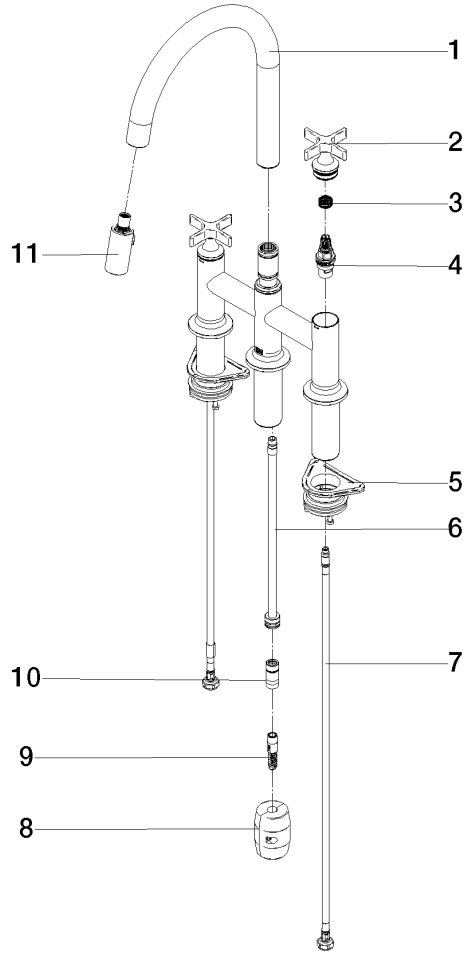

19 875 809

- 240mm projection
- pivotable spout 360°
- Optional swivel limiter available with swivel limiter set 12 823 970 90
- air-enriched flow and spray flow
- 1800 mm metal shower hose
- sprayface with anti-scaling system
- max. flow 8 l/min at 3 bar flow pressure
- lead-free
- This product can help a building meet the requirements of Green Building Rating Systems, e.g. LEED®, BREEAM®, DGNB

Codes & Standards

DIN 4109

EN 1717

ISO 3822

Ü-Zeichen

VAIA Three-hole bridge mixer Pull-down with spray function - Platinum

VAIA

19 875 809

Certificates

Belgaqua_24-005-2 LGA_38

19 875 809

Product version from 7/1/2023

VAIA Three-hole bridge mixer Pull-down with spray function - Platinum

VAIA

19 875 809

Spare parts list

Product version from 7/1/2023

No.	Item Number	Name	Quantity used	Delivery time
	90 28 22 397 00-08	spout	16	40