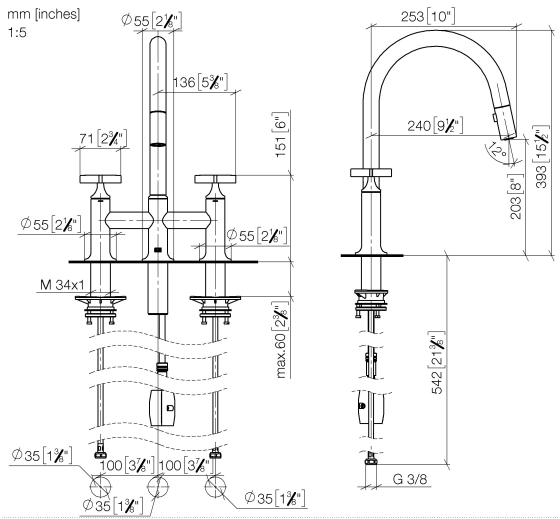

19 875 809

Flow rate chart

Codes & Standards

DIN 4109

EN 1717

ISO 3822

Ü-Zeichen