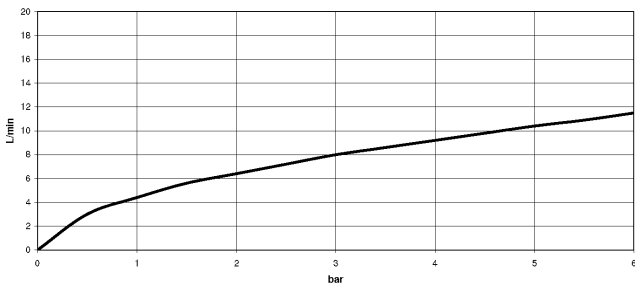

19 875 809

- 240mm projection
- pivotable spout 360°
- Optional swivel limiter available with swivel limiter set 12 823 970 90
- air-enriched flow and spray flow
- 1800 mm metal shower hose
- sprayface with anti-scaling system
- max. flow 8 l/min at 3 bar flow pressure
- lead-free
- This product can help a building meet the requirements of Green Building Rating Systems, e.g. LEED®, BREEAM®, DGNB

Recommended miscellaneous

Swivel limitation set -

12 823 970 90

Recommended miscellaneous

VAIA Dispenser with rosette - Platinum

82 434 809-08

19 875 809

Flow rate chart

Product version from 7/1/2023

No.	Item Number	Name	Quantity used	Delivery time
	90 28 22 397 00-08	spout	16	40