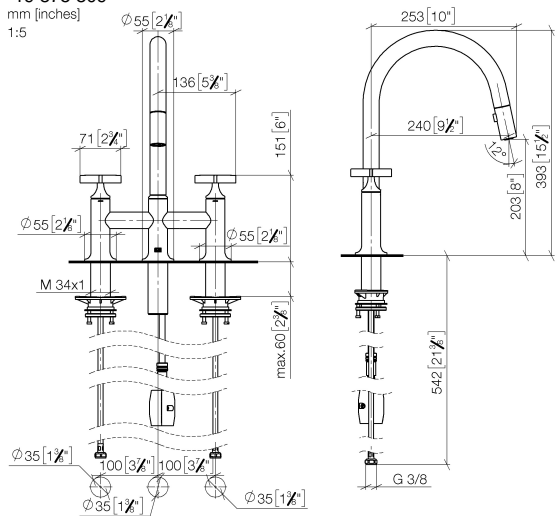

VAIA Three-hole bridge mixer Pull-down with spray function - Durabronss (23kt Gold)

VAIA

19 875 809

- 240mm projection
- pivotable spout 360°
- Optional swivel limiter available with swivel limiter set 12 823 970 90
- air-enriched flow and spray flow
- 1800 mm metal shower hose
- sprayface with anti-scaling system
- max. flow 8 l/min at 3 bar flow pressure
- lead-free
- This product can help a building meet the requirements of Green Building Rating Systems, e.g. LEED®, BREEAM®, DGNB

Recommended miscellaneous

Swivel limitation set -

12 823 970 90

Recommended miscellaneous

VAIA Dispenser with rosette - Durabronss (23kt Gold)

82 434 809-09

19 875 809

mm [inches]
1:5

Flow rate chart

Certificates

LGA_38633.

Belgaqua_24-005-
27_3.

19 875 809

Spare parts list

No.	Item Number	Name	Quantity used	Delivery time
1	90 28 22 397 00-09	spout	1	40
2	90 20 80 036 00-09	handle	2	-
Spare part can no longer be ordered, please order the replacement item				
3	90 12 12 232 00 90	fixing cap	2	2
4	90 90 03 131 00 90	top	2	2
5	04 30 11 040 00 90	fixing set	2	2
6	04 28 20 067 00 90	pipe	1	2
7	04 30 04 101 00 90	hose	2	2
8	04 21 50 010 00 90	accessories	1	2
9	04 30 02 120 00-85	hose	1	30
10	90 24 03 253 00 90	adaptor	1	2
11	90 18 40 317 00-09	shower	1	40