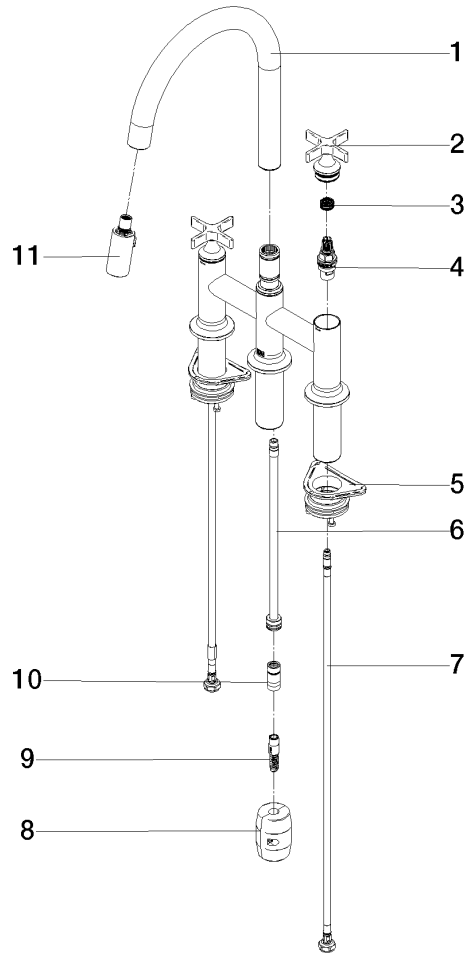

VAIA Three-hole bridge mixer Pull-down with spray function - Durabronss (23kt Gold)

VAIA

19 875 809

- 240mm projection
- pivotable spout 360°
- Optional swivel limiter available with swivel limiter set 12 823 970 90
- air-enriched flow and spray flow
- 1800 mm metal shower hose
- sprayface with anti-scaling system
- max. flow 8 l/min at 3 bar flow pressure
- lead-free
- This product can help a building meet the requirements of Green Building Rating Systems, e.g. LEED®, BREEAM®, DGNB

Recommended miscellaneous

Swivel limitation set -

12 823 970 90

Recommended miscellaneous

VAIA Dispenser with rosette - Durabronss (23kt Gold)

82 434 809-09

19 875 809

mm [inches]
1:5

Flow rate chart

Certificates

LGA_38633.

Belgaqua_24-005-
27_3.

19 875 809

Spare parts list

No.	Item Number	Name	Quantity used	Delivery time
1	90 28 22 397 00-09	spout	1	40
2	90 20 80 036 00-09	handle	2	-
Spare part can no longer be ordered, please order the replacement item				
3	90 12 12 232 00 90	fixing cap	2	2
4	90 90 03 131 00 90	top	2	2
5	04 30 11 040 00 90	fixing set	2	2
6	04 28 20 067 00 90	pipe	1	2
7	04 30 04 101 00 90	hose	2	2
8	04 21 50 010 00 90	accessories	1	2
9	04 30 02 120 00-85	hose	1	30
10	90 24 03 253 00 90	adaptor	1	2
11	90 18 40 317 00-09	shower	1	40