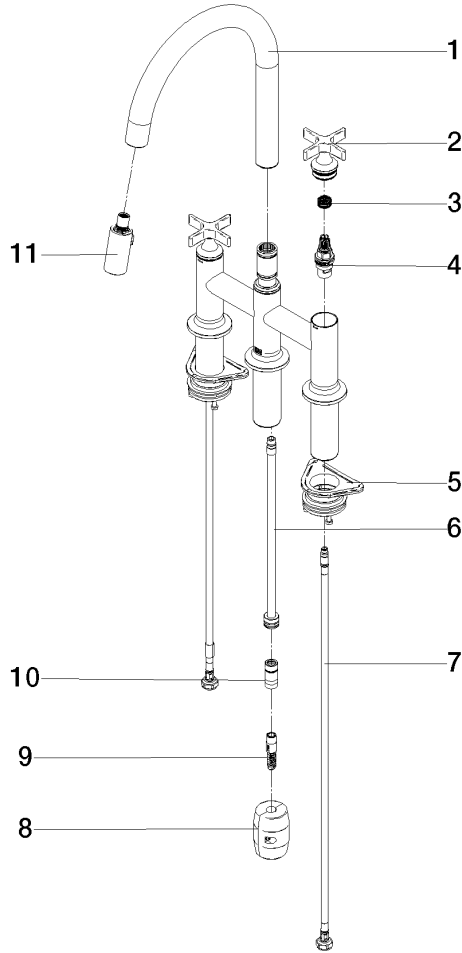

19 875 809

- 240mm projection
- pivotable spout 360°
- Optional swivel limiter available with swivel limiter set 12 823 970 90
- air-enriched flow and spray flow
- 1800 mm metal shower hose
- sprayface with anti-scaling system
- max. flow 8 l/min at 3 bar flow pressure
- lead-free
- This product can help a building meet the requirements of Green Building Rating Systems, e.g. LEED®, BREEAM®, DGNB

DIN 4109

EN 1717

ISO 3822

Ü-Zeichen

VAIA Three-hole bridge mixer Pull-down with spray function - Dark Chrome

VAIA

19 875 809

Certificates

Belgaqua_24-005-2 LGA_38

19 875 809

Product version from 7/1/2023

VAIA Three-hole bridge mixer Pull-down with spray function - Dark Chrome

VAIA

19 875 809

Spare parts list

Product version from 7/1/2023

No.	Item Number	Name	Quantity used	Delivery time
	90 28 22 397 00-19	spout	16	20