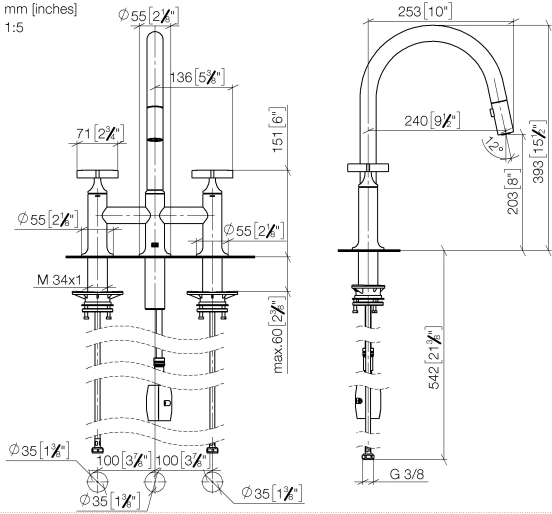

VAIA Three-hole bridge mixer Pull-down with spray function - Brushed Durabron (23kt Gold)

VAIA

19 875 809

- 240mm projection
 - pivotable spout 360°
 - Optional swivel limiter available with swivel limiter set 12 823 970 90
 - air-enriched flow and spray flow
 - 1800 mm metal shower hose
 - sprayface with anti-scaling system
 - max. flow 8 l/min at 3 bar flow pressure
 - lead-free
 - This product can help a building meet the requirements of Green Building Rating Systems, e.g. LEED®, BREEAM®, DGNB
- Intrinsic protection against back flow.

Recommended miscellaneous

Swivel limitation set -

12 823 970 90

Recommended miscellaneous

**VAIA Dispenser with rosette -
Brushed Durabron (23kt Gold)**

82 434 809-28

VAIA Three-hole bridge mixer Pull-down with spray function - Brushed Durabronz (23kt Gold)

VAIA

19 875 809

mm [inches]

1:5

Flow rate chart

Codes & Standards

DIN 4109

EN 1717

Product version from 7/1/2023

VAIA Three-hole bridge mixer Pull-down with spray function - Brushed
Durabross (23kt Gold)

VAIA

19 875 809

Spare parts list

Product version from 7/1/2023

No.	Item Number	Name	Quantity used	Delivery time
	90 28 22 397 00-28	spout	16	20