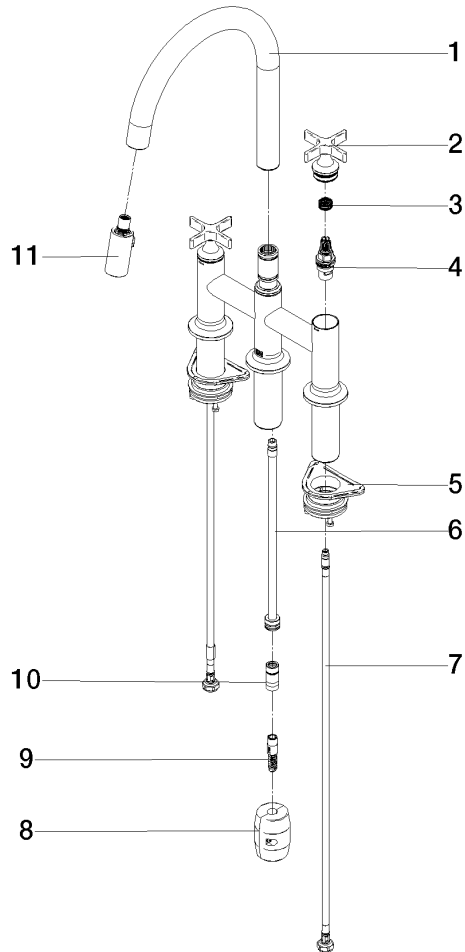

VAIA Three-hole bridge mixer Pull-down with spray function - Brushed Durabron (23kt Gold)

VAIA

19 875 809

- 240mm projection
 - pivotable spout 360°
 - Optional swivel limiter available with swivel limiter set 12 823 970 90
 - air-enriched flow and spray flow
 - 1800 mm metal shower hose
 - sprayface with anti-scaling system
 - max. flow 8 l/min at 3 bar flow pressure
 - lead-free
 - This product can help a building meet the requirements of Green Building Rating Systems, e.g. LEED®, BREEAM®, DGNB
- Intrinsic protection against back flow.

VAIA

19 875 809

mm [inches]

1:5

Flow rate chart

Codes & Standards

DIN 4109

EN 1717

ISO 3822

Ü-Zeichen

VAIA Three-hole bridge mixer Pull-down with spray function - Brushed
Durabross (23kt Gold)

VAIA

19 875 809

Certificates

Belgaqua_24-005-2 LGA_38

19 875 809

Product version from 7/1/2023

VAIA Three-hole bridge mixer Pull-down with spray function - Brushed
Durabross (23kt Gold)

VAIA

19 875 809

Spare parts list

Product version from 7/1/2023

No.	Item Number	Name	Quantity used	Delivery time
	90 28 22 397 00-28	spout	16	20