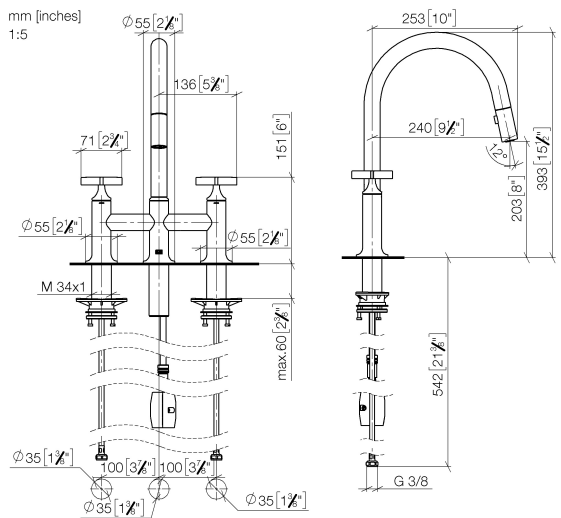

19 875 809

- 240mm projection
- pivotable spout 360°
- Optional swivel limiter available with swivel limiter set 12 823 970 90
- air-enriched flow and spray flow
- 1800 mm metal shower hose
- sprayface with anti-scaling system
- max. flow 8 l/min at 3 bar flow pressure
- lead-free
- This product can help a building meet the requirements of Green Building Rating Systems, e.g. LEED®, BREEAM®, DGNB

Recommended miscellaneous

Swivel limitation set -

12 823 970 90

Recommended miscellaneous

VAIA Dispenser with rosette -
Matte Black

82 434 809-33

19 875 809

Flow rate chart

Certificates

LGA_38633.

Belgaqua_24-005-
27_3.

19 875 809

Spare parts list

No.	Item Number	Name	Quantity used	Delivery time
1	90 28 22 397 00-33	spout	1	30
2	90 20 80 036 00-33	handle	2	-
Spare part can no longer be ordered, please order the replacement item				
3	90 12 12 232 00 90	fixing cap	2	2
4	90 90 03 131 00 90	top	2	2
5	04 30 11 040 00 90	fixing set	2	2
6	04 28 20 067 00 90	pipe	1	2
7	04 30 04 101 00 90	hose	2	2
8	04 21 50 010 00 90	accessories	1	2
9	04 30 02 120 00-85	hose	1	30
10	90 24 03 253 00 90	adaptor	1	2
11	90 18 40 317 00-33	shower	1	30