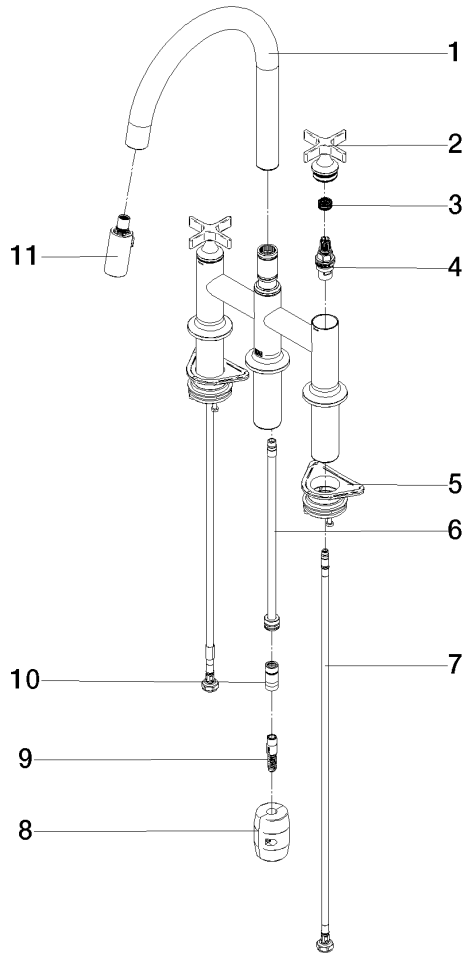

19 875 809

- 240mm projection
- pivotable spout 360°
- Optional swivel limiter available with swivel limiter set 12 823 970 90
- air-enriched flow and spray flow
- 1800 mm metal shower hose
- sprayface with anti-scaling system
- max. flow 8 l/min at 3 bar flow pressure
- lead-free
- This product can help a building meet the requirements of Green Building Rating Systems, e.g. LEED®, BREEAM®, DGNB

Recommended miscellaneous

Swivel limitation set -

12 823 970 90

Recommended miscellaneous

VAIA Dispenser with rosette -
Matte Black

82 434 809-33

19 875 809

Flow rate chart

Certificates

LGA_38633.

Belgaqua_24-005-
27_3.

19 875 809

Spare parts list

No.	Item Number	Name	Quantity used	Delivery time
1	90 28 22 397 00-33	spout	1	30
2	90 20 80 036 00-33	handle	2	-
Spare part can no longer be ordered, please order the replacement item				
3	90 12 12 232 00 90	fixing cap	2	2
4	90 90 03 131 00 90	top	2	2
5	04 30 11 040 00 90	fixing set	2	2
6	04 28 20 067 00 90	pipe	1	2
7	04 30 04 101 00 90	hose	2	2
8	04 21 50 010 00 90	accessories	1	2
9	04 30 02 120 00-85	hose	1	30
10	90 24 03 253 00 90	adaptor	1	2
11	90 18 40 317 00-33	shower	1	30