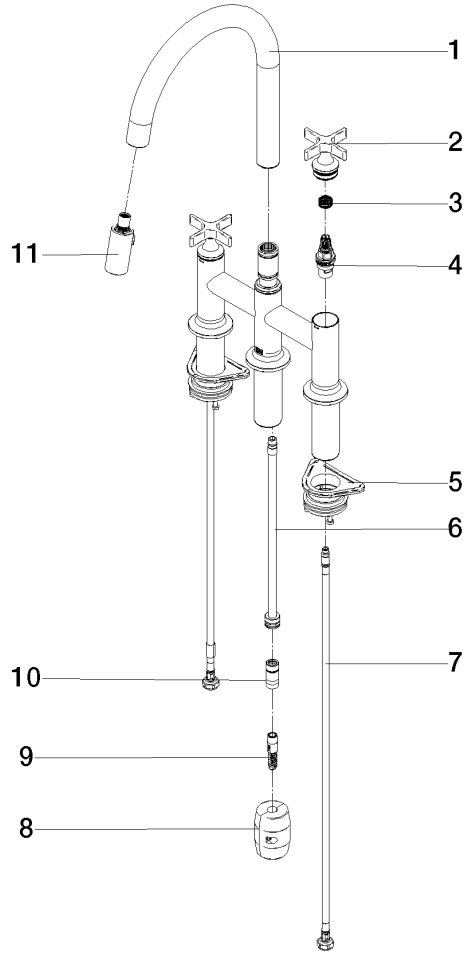

**VAIA Three-hole bridge mixer Pull-down with spray function - Brushed Champagne (22kt Gold)**

VAIA

19 875 809

- 240mm projection
- pivotable spout 360°
- Optional swivel limiter available with swivel limiter set 12 823 970 90
- air-enriched flow and spray flow
- 1800 mm metal shower hose
- sprayface with anti-scaling system
- max. flow 8 l/min at 3 bar flow pressure
- lead-free
- This product can help a building meet the requirements of Green Building Rating Systems, e.g. LEED®, BREEAM®, DGNB

**Recommended miscellaneous**

**Swivel limitation set -**

12 823 970 90

**Recommended miscellaneous**

**VAIA Dispenser with rosette -  
Brushed Champagne (22kt Gold)**

82 434 809-46

VAIA Three-hole bridge mixer Pull-down with spray function - Brushed  
Champagne (22kt Gold)

VAIA Three-hole bridge mixer Pull-down with spray function - Brushed  
Champagne (22kt Gold)

VAIA

19 875 809

**Spare parts list**

**Product version from 7/1/2023**

No.	Item Number	Name	Quantity used	Delivery time
	90 28 22 397 00-46	spout	16	30