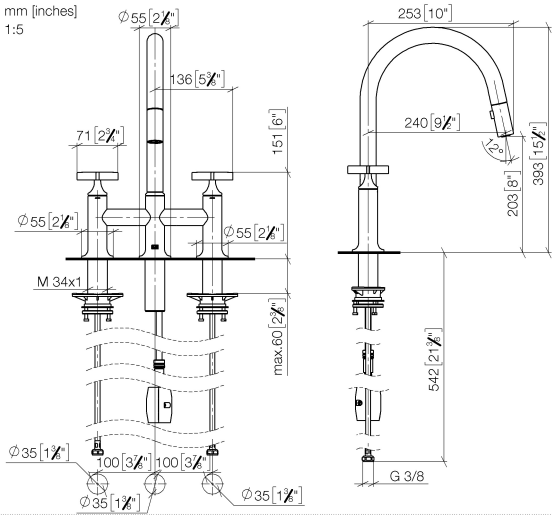

VAIA Three-hole bridge mixer Pull-down with spray function - Champagne (22kt Gold)

VAIA

19 875 809

- 240mm projection
- pivotable spout 360°
- Optional swivel limiter available with swivel limiter set 12 823 970 90
- air-enriched flow and spray flow
- 1800 mm metal shower hose
- sprayface with anti-scaling system
- max. flow 8 l/min at 3 bar flow pressure
- lead-free
- This product can help a building meet the requirements of Green Building Rating Systems, e.g. LEED®, BREEAM®, DGNB

Recommended miscellaneous

Swivel limitation set -

12 823 970 90

Recommended miscellaneous

VAIA Dispenser with rosette - Champagne (22kt Gold)

82 434 809-47

19 875 809

mm [inches]

1:5

Flow rate chart

Codes & Standards

DIN 4109

EN 1717

ISO 3822

Ü-Zeichen

VAIA Three-hole bridge mixer Pull-down with spray function - Champagne (22kt Gold)

19 875 809

Spare parts list

Product version from 7/1/2023

No.	Item Number	Name	Quantity used	Delivery time
	90 28 22 397 00-47	spout	16	30