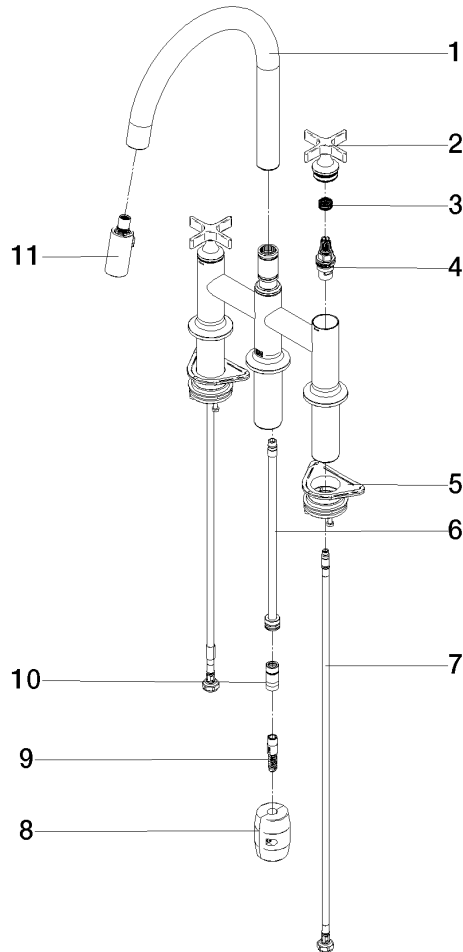

VAIA Three-hole bridge mixer Pull-down with spray function - Champagne (22kt Gold)

VAIA

19 875 809

- 240mm projection
- pivotable spout 360°
- Optional swivel limiter available with swivel limiter set 12 823 970 90
- air-enriched flow and spray flow
- 1800 mm metal shower hose
- sprayface with anti-scaling system
- max. flow 8 l/min at 3 bar flow pressure
- lead-free
- This product can help a building meet the requirements of Green Building Rating Systems, e.g. LEED®, BREEAM®, DGNB

1:5

Flow rate chart

Codes & Standards

DIN 4109

EN 1717

ISO 3822

Ü-Zeichen

VAIA Three-hole bridge mixer Pull-down with spray function - Champagne (22kt Gold)

VAIA

19 875 809

Certificates

Belgaqua_24-005-2 LGA_38

19 875 809

Product version from 7/1/2023

VAIA Three-hole bridge mixer Pull-down with spray function - Champagne (22kt Gold)

VAIA

19 875 809

Spare parts list

Product version from 7/1/2023

No.	Item Number	Name	Quantity used	Delivery time
	90 28 22 397 00-47	spout	16	30