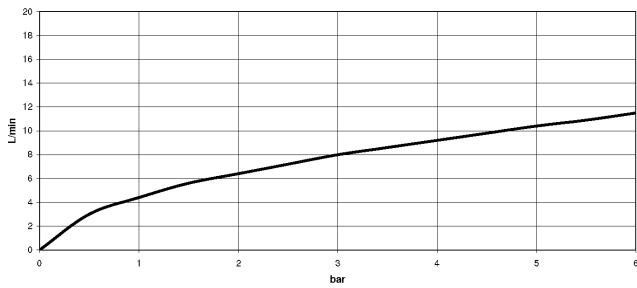

Recommended miscellaneous

Swivel limitation set -

12 823 970 90

Recommended miscellaneous

VAIA Dispenser with rosette - Champagne (22kt Gold)

82 434 809-47

19 875 809

mm [inches]

1:5

Flow rate chart

Codes & Standards

DIN 4109

EN 1717

ISO 3822

Ü-Zeichen

VAIA Three-hole bridge mixer Pull-down with spray function - Champagne (22kt Gold)