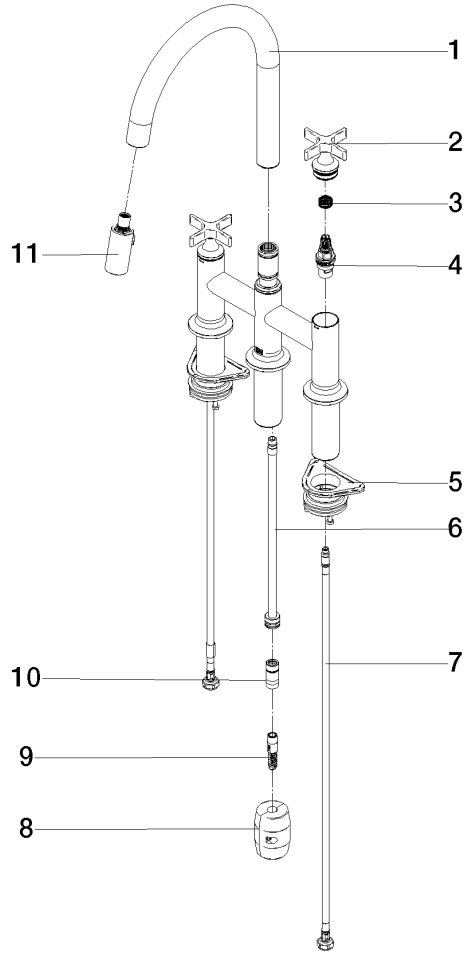

19 875 809

- 240mm projection
- pivotable spout 360°
- Optional swivel limiter available with swivel limiter set 12 823 970 90
- air-enriched flow and spray flow
- 1800 mm metal shower hose
- sprayface with anti-scaling system
- max. flow 8 l/min at 3 bar flow pressure
- lead-free
- This product can help a building meet the requirements of Green Building Rating Systems, e.g. LEED®, BREEAM®, DGNB

## VAIA Three-hole bridge mixer Pull-down with spray function - Brushed Chrome

---

VAIA

19 875 809

### Certificates

---

Belgaqua\_24-005-2 LGA\_38

19 875 809

Product version from 7/1/2023

VAIA Three-hole bridge mixer Pull-down with spray function - Brushed Chrome

VAIA

19 875 809

**Spare parts list**

**Product version from 7/1/2023**

No.	Item Number	Name	Quantity used	Delivery time
	90 28 22 397 00-93	spout	16	20