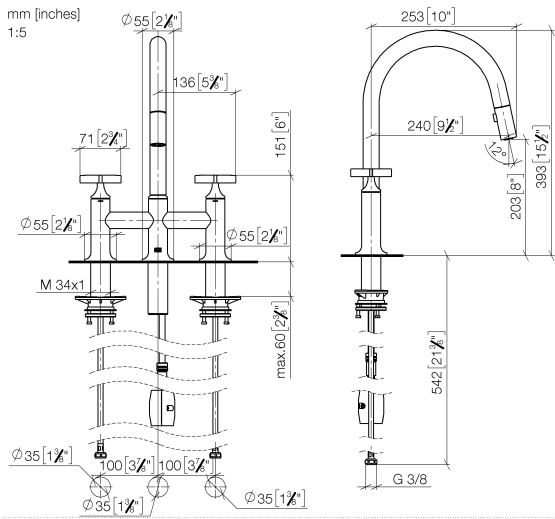

19 875 809

- 240mm projection
- pivotable spout 360°
- Optional swivel limiter available with swivel limiter set 12 823 970 90
- air-enriched flow and spray flow
- 1800 mm metal shower hose
- sprayface with anti-scaling system
- max. flow 8 l/min at 3 bar flow pressure
- lead-free
- This product can help a building meet the requirements of Green Building Rating Systems, e.g. LEED®, BREEAM®, DGNB

**Recommended miscellaneous**

**Swivel limitation set -**

12 823 970 90

**Recommended miscellaneous**

**VAIA Dispenser with rosette -  
Brushed Chrome**

82 434 809-93

19 875 809

**Flow rate chart**

## VAIA Three-hole bridge mixer Pull-down with spray function - Brushed Chrome

---

VAIA

19 875 809

**Spare parts list**

**Product version from 7/1/2023**

No.	Item Number	Name	Quantity used	Delivery time
	90 28 22 397 00-93	spout	16	20