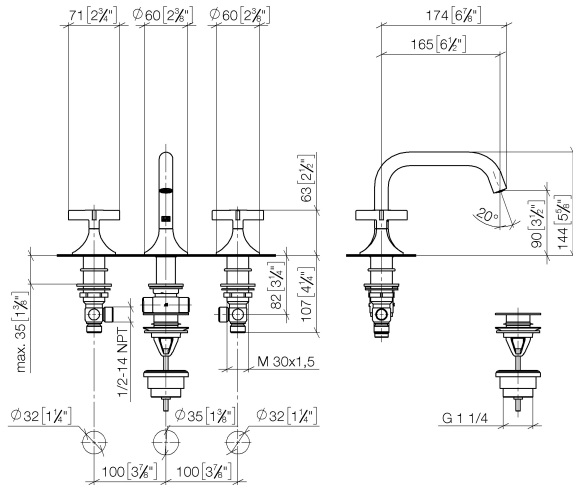

## VAIA Three-hole basin mixer with pop-up waste - Brushed Dark Platinum

20 705 809

- 165mm projection
- pivotable spout 360°
- circular, air-enriched flow
- height of mixer 144 mm
- height up to aerator 90 mm
- hole diameter valve 32 mm
- hole diameter spout 35 mm
- rosette Ø 60 mm
- max. flow 5.7 l/min
- lead-free
- This product can help a building meet the requirements of Green Building Rating Systems, e.g. LEED®, BREEAM®, DGNB
- WRAS

### Recommended miscellaneous

**High pressure hoses -**

- 2x 3/8" x 1/2" x 500mm high pressure hose

12 506 970 90

**VAIA Three-hole basin mixer with pop-up waste - Brushed Dark Platinum**

20 705 809

mm [inches]

**Flow rate chart**

**Codes & Standards**

DIN 4109

Executive Order  
no. 1007

ISO 3822

Scottish Water  
Byelaws

UK Water Supply  
Regulations

Ü-Zeichen

No.	Item Number	Name	Quantity used	Delivery time
1	90 20 80 011 00-99	handle ( hot )	1	20
2	04 17 11 055 51 90	side panel	2	2
3	90 90 03 151 00 90	top	2	2
4	04 30 04 096 00 90	hose	2	2
5	10 125 970-99	Basin Waste with push fastening 1 1/4" - Brushed Dark Platinum	1	2
6	90 28 22 368 00-99	spout	1	20
7	09 27 80 011-99	rosette	1	20
8	09 14 10 084 90	seal	1	2
9	90 30 01 033 00 90	base	1	2
10	09 14 10 017 90	seal	1	2
11	09 24 04 021 10 90	nipple	1	2
12	09 23 10 127 90	nut	1	2
13	04 23 10 004 04 90	fixing set	1	2
14	90 17 11 020 10 90	distributor	1	2
15	90 23 10 012 00 90	gasket kit	1	2
16	90 20 80 010 00-99	handle ( cold )	1	20
17	09 28 10 003 90	ring	2	2
18	09 24 01 028 90	ring	2	2
19	04 23 10 032 78 90	fixing set	2	2