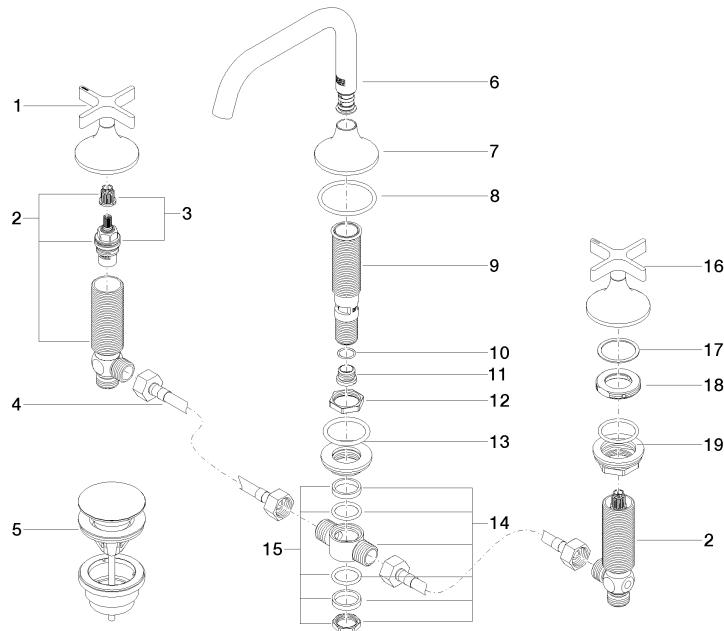

## VAIA Three-hole basin mixer with pop-up waste - Brushed Dark Platinum

20 705 809

- 165mm projection
- pivotable spout 360°
- circular, air-enriched flow
- height of mixer 144 mm
- height up to aerator 90 mm
- hole diameter valve 32 mm
- hole diameter spout 35 mm
- rosette Ø 60 mm
- max. flow 5.7 l/min
- lead-free
- This product can help a building meet the requirements of Green Building Rating Systems, e.g. LEED®, BREEAM®, DGNB
- WRAS

## VAIA Three-hole basin mixer with pop-up waste - Brushed Dark Platinum

---

20 705 809

### Certificates

---

GDV\_0400

LGA\_38

WRAS\_2312

**VAIA Three-hole basin mixer with pop-up waste - Brushed Dark Platinum**

20 705 809

**Spare parts list**

No.	Item Number	Name	Quantity used	Delivery time
1	90 20 80 011 00-99	handle ( hot )	1	20
2	04 17 11 055 51 90	side panel	2	2
3	90 90 03 151 00 90	top	2	2
4	04 30 04 096 00 90	hose	2	2
5	10 125 970-99	Basin Waste with push fastening 1 1/4" - Brushed Dark Platinum	1	2
6	90 28 22 368 00-99	spout	1	20
7	09 27 80 011-99	rosette	1	20
8	09 14 10 084 90	seal	1	2
9	90 30 01 033 00 90	base	1	2
10	09 14 10 017 90	seal	1	2
11	09 24 04 021 10 90	nipple	1	2
12	09 23 10 127 90	nut	1	2
13	04 23 10 004 04 90	fixing set	1	2
14	90 17 11 020 10 90	distributor	1	2
15	90 23 10 012 00 90	gasket kit	1	2
16	90 20 80 010 00-99	handle ( cold )	1	20
17	09 28 10 003 90	ring	2	2
18	09 24 01 028 90	ring	2	2
19	04 23 10 032 78 90	fixing set	2	2