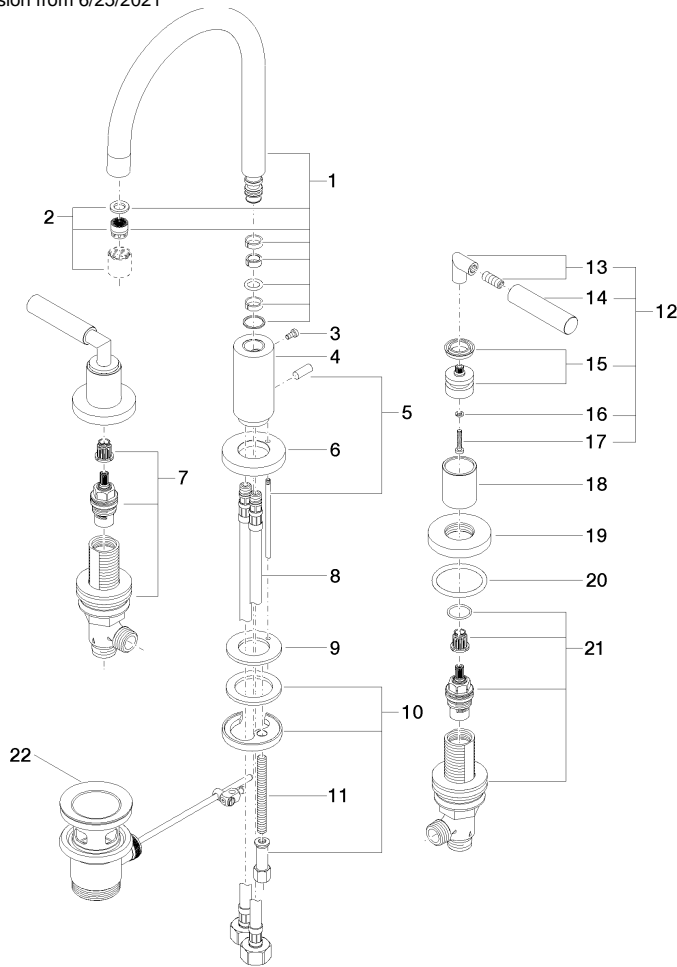

TARA Three-hole basin mixer with pop-up waste - Brushed Champagne (22kt Gold)

TARA

20 713 882 Product version from 6/25/2021

- 165mm projection
- pivotable spout 360°
- circular, air-enriched flow
- height of mixer 285 mm
- height up to aerator 163 mm
- hole diameter valve 32 mm
- hole diameter spout 35 mm
- rosette Ø 55 mm
- 2x screw-in M 10 x 1 pressure hose, leak-tested
- max. flow 7 l/min
- lead-free
- WRAS
- This product can help a building meet the requirements of Green Building Rating Systems, e.g. LEED®, BREEAM®, DGNB

Scottish Water
Byelaws

UK Water Supply
Regulations

VA-Zeichen

TARA Three-hole basin mixer with pop-up waste - Brushed Champagne (22kt Gold)

TARA

20 713 882 Product version from 6/25/2021

Certificates

ETA_18

WRAS_2212

GDV_0400

20 713 882 Product version from 6/25/2021

TARA Three-hole basin mixer with pop-up waste - Brushed Champagne (22kt Gold)

TARA

20 713 882 Product version from 6/25/2021

Spare parts list

No.	Item Number	Name	Quantity used	Delivery time
1	90 28 22 213 01-46	spout	1	30
2	90 23 01 028 03-46	aerator	1	30
3	09 30 30 057 90	screw	1	2
4	09 11 10 087 10-46	connection	1	30
5	04 20 89 030 80-46	pull-rod	1	30
6	09 28 10 133-46	ring	1	30
7	90 17 11 040 51 90	side panel	1	2
8	04 30 04 019 00 90	hose	2	2
9	09 14 05 047 90	seal	1	2
10	04 30 11 038 00 90	fixing set	1	2
11	09 31 11 011 90	pin	1	2
12	04 20 88 052 00-46	handle	2	30
13	04 18 20 022 00-46	angle	2	-
Spare part can no longer be ordered, please order the replacement item				
14	09 20 88 052-46	handle	2	30
15	90 12 12 007 00-46	base	2	30
16	90 30 11 029 00 90	disc	2	2
17	90 30 30 075 00 90	screw	2	2
18	09 21 02 140-46	sleeve	2	60
19	09 27 89 105-46	rosette	2	60
20	90 14 10 043 00 90	seal	2	2
21	90 17 11 040 50 90	side panel	1	2
22	90 11 01 001 00-46	pop-up waste	1	30