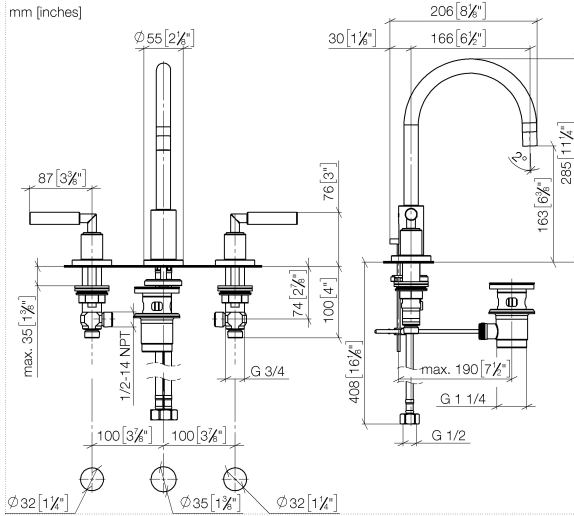

TARA Three-hole basin mixer with pop-up waste - Brushed Champagne (22kt Gold)

TARA

20 713 882 Product version from 6/25/2021

- 165mm projection
- pivotable spout 360°
- circular, air-enriched flow
- height of mixer 285 mm
- height up to aerator 163 mm
- hole diameter valve 32 mm
- hole diameter spout 35 mm
- rosette Ø 55 mm
- 2x screw-in M 10 x 1 pressure hose, leak-tested
- max. flow 7 l/min
- lead-free
- WRAS
- This product can help a building meet the requirements of Green Building Rating Systems, e.g. LEED®, BREEAM®, DGNB

Recommended miscellaneous

High pressure hoses - 12 506 970 90
 • 2x 3/8" x 1/2" x 500mm high pressure hose

20 713 882 Product version from 6/25/2021

Flow rate chart

Codes & Standards

EN 200

Executive Order
no. 1007

WRAS_2212

GDV_0400

20 713 882 Product version from 6/25/2021

TARA Three-hole basin mixer with pop-up waste - Brushed Champagne (22kt Gold)

TARA

20 713 882 Product version from 6/25/2021

Spare parts list

No.	Item Number	Name	Quantity used	Delivery time
1	90 28 22 213 01-46	spout	1	30
2	90 23 01 028 03-46	aerator	1	30
3	09 30 30 057 90	screw	1	2
4	09 11 10 087 10-46	connection	1	30
5	04 20 89 030 80-46	pull-rod	1	30
6	09 28 10 133-46	ring	1	30
7	90 17 11 040 51 90	side panel	1	2
8	04 30 04 019 00 90	hose	2	2
9	09 14 05 047 90	seal	1	2
10	04 30 11 038 00 90	fixing set	1	2
11	09 31 11 011 90	pin	1	2
12	04 20 88 052 00-46	handle	2	30
13	04 18 20 022 00-46	angle	2	-
Spare part can no longer be ordered, please order the replacement item				
14	09 20 88 052-46	handle	2	30
15	90 12 12 007 00-46	base	2	30
16	90 30 11 029 00 90	disc	2	2
17	90 30 30 075 00 90	screw	2	2
18	09 21 02 140-46	sleeve	2	60
19	09 27 89 105-46	rosette	2	60
20	90 14 10 043 00 90	seal	2	2
21	90 17 11 040 50 90	side panel	1	2
22	90 11 01 001 00-46	pop-up waste	1	30