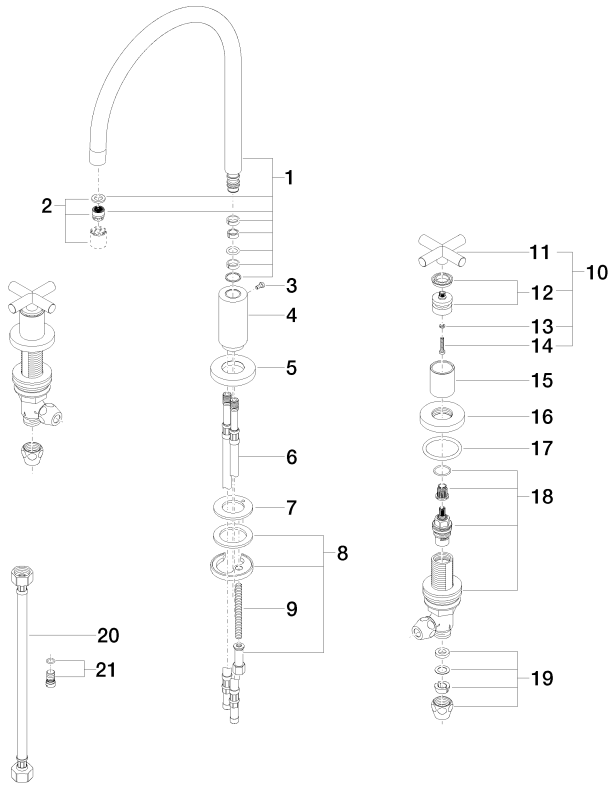

TARA Three-hole mixer - Durabronss (23kt Gold)

TARA

20 815 892

- 235mm projection
- pivotable spout 360°
- air-enriched flow
- height of mixer 370 mm
- height up to aerator 212 mm
- hole diameter spout 35 mm
- hole diameter valve 32 mm
- max. flow 7 l/min at 3 bar flow pressure
- lead-free
- This product can help a building meet the requirements of Green Building Rating Systems, e.g. LEED®, BREEAM®, DGNB
- WRAS 2107052

Recommended miscellaneous

Strainer waste with control handle - Durabronss (23kt Gold) 10 710 970-09

Recommended miscellaneous

Dispenser with rosette - Durabronss (23kt Gold) 82 444 970-09

20 815 892

Flow rate chart

Certificates

GDV_0400289.

20 815 892

Parts for other
finishes can be found
here: [Chrome](#)

TARA Three-hole mixer - Durabronz (23kt Gold)

TARA

20 815 892

Spare parts list

No.	Item Number	Name	Quantity used	Delivery time
1	90 28 22 226 01-09	spout	1	40
2	90 23 01 028 03-09	aerator	1	40
3	09 30 30 057 90	screw	1	2
4	09 11 10 088 10-09	connection	1	40
5	09 28 10 140-09	ring	1	40
6	04 30 04 019 00 90	hose	2	2
7	09 14 05 047 90	seal	1	2
8	04 30 11 038 00 90	fixing set	1	2
9	09 31 11 011 90	pin	1	2
10	90 20 89 010 10-09	handle	2	-
Spare part can no longer be ordered, please order the replacement item				
11	09 20 89 010-09	handle	2	40
12	90 12 12 007 00-09	base	2	40
13	90 30 11 029 00 90	disc	2	2
14	90 30 30 075 00 90	screw	2	2
15	09 21 02 140-09	sleeve	2	40
16	09 27 89 105-09	rosette	2	40
17	90 14 10 043 00 90	seal	2	2
18	90 17 11 040 51 90	side panel	2	2
19	90 23 30 040 00-09	threaded connector	4	40
20	12 501 970 90	High pressure hose 1/2" x 1/2" x 300 mm -	2	-
Spare part can no longer be ordered, please order the replacement item				
21	04 31 20 046 10 92	set	1	2