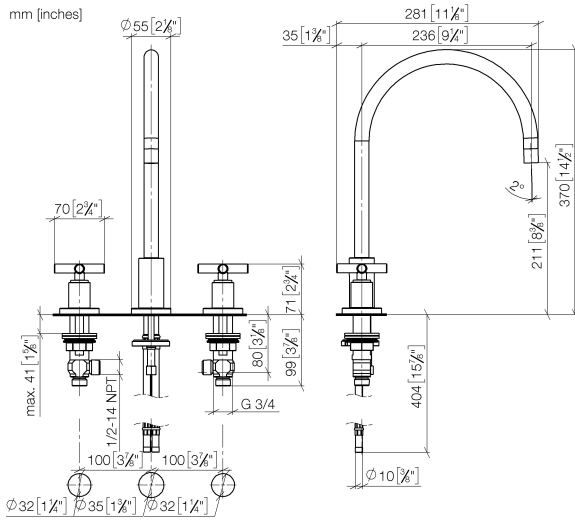

20 815 892

Flow rate chart

Certificates

GDV_0400289.