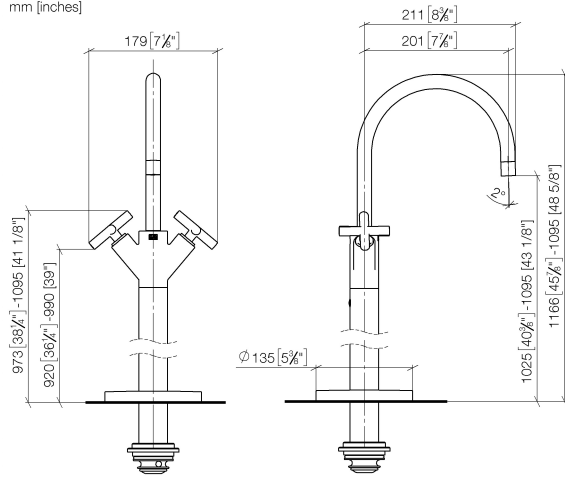

TARA Single-hole basin mixer with stand pipe without pop-up waste - Brushed Chrome

TARA

22 585 892

- 201mm projection
- pivotable spout 360°
- circular, air-enriched flow
- total height 1095 - 1166 mm
- height up to aerator 1025 – 1095 mm
- rosette Ø 135 mm
- max. flow 5.7 l/min
- lead-free
- This product can help a building meet the requirements of Green Building Rating Systems, e.g. LEED®, BREEAM®, DGNB

Required miscellaneous

- Concealed floor mounting -**
- max. recess depth 150 mm
 - min. recess depth 80 mm

35 945 970 90

22 585 892
mm [inches]

Flow rate chart

Certificates

LGA_38416.

WRAS_2304008.

22 585 892

Spare parts list

| No. | Item Number | Name | Quantity used | Delivery time |
|--|--------------------|------------|---------------|---------------|
| 1 | 90 28 22 214 02-93 | spout | 1 | - |
| Spare part can no longer be ordered, please order the replacement item | | | | |
| 2 | 90 20 89 010 10-93 | handle | 2 | 20 |
| 3 | 09 20 89 010-93 | handle | 2 | 60 |
| 4 | 90 12 12 219 00-93 | base | 2 | 20 |
| 5 | 90 30 11 029 00 90 | disc | 2 | 2 |
| 6 | 90 30 30 075 00 90 | screw | 2 | 2 |
| 7 | 90 90 03 151 00 90 | top | 2 | 2 |
| 8 | 09 30 30 054 90 | screw | 1 | 2 |
| 9 | 09 31 11 040 90 | pin | 1 | 2 |
| 10 | 09 24 03 193 90 | adaptor | 1 | 2 |
| 11 | 09 30 30 047 90 | screw | 1 | 2 |
| 12 | 09 14 10 139 90 | seal | 4 | 2 |
| 13 | 04 28 22 022 10 90 | connection | 2 | 2 |
| 14 | 04 31 11 002 00 90 | pin | 1 | 2 |
| 15 | 04 28 22 028 00-93 | pipe | 1 | 60 |
| 16 | 09 27 88 011-93 | rosette | 1 | 20 |
| 17 | 90 14 10 043 00 90 | seal | 1 | 2 |
| 18 | 09 14 10 084 90 | seal | 1 | 2 |
| 19 | 09 14 10 018 90 | seal | 1 | 2 |