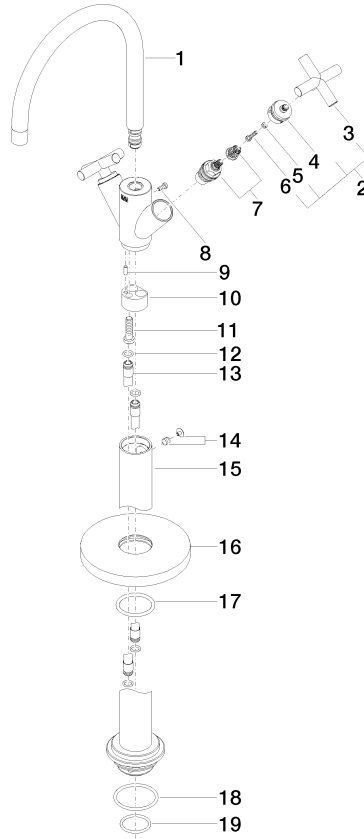

TARA Single-hole basin mixer with stand pipe without pop-up waste - Brushed Chrome

TARA

22 585 892

- 201mm projection
- pivotable spout 360°
- circular, air-enriched flow
- total height 1095 - 1166 mm
- height up to aerator 1025 – 1095 mm
- rosette Ø 135 mm
- max. flow 5.7 l/min
- lead-free
- This product can help a building meet the requirements of Green Building Rating Systems, e.g. LEED®, BREEAM®, DGNB

Required miscellaneous

- Concealed floor mounting -**
- max. recess depth 150 mm
 - min. recess depth 80 mm

35 945 970 90

22 585 892
mm [inches]

Flow rate chart

Certificates

LGA_38416.

WRAS_2304008.

22 585 892

Spare parts list

| No. | Item Number | Name | Quantity used | Delivery time |
|--|--------------------|------------|---------------|---------------|
| 1 | 90 28 22 214 02-93 | spout | 1 | - |
| Spare part can no longer be ordered, please order the replacement item | | | | |
| 2 | 90 20 89 010 10-93 | handle | 2 | 20 |
| 3 | 09 20 89 010-93 | handle | 2 | 60 |
| 4 | 90 12 12 219 00-93 | base | 2 | 20 |
| 5 | 90 30 11 029 00 90 | disc | 2 | 2 |
| 6 | 90 30 30 075 00 90 | screw | 2 | 2 |
| 7 | 90 90 03 151 00 90 | top | 2 | 2 |
| 8 | 09 30 30 054 90 | screw | 1 | 2 |
| 9 | 09 31 11 040 90 | pin | 1 | 2 |
| 10 | 09 24 03 193 90 | adaptor | 1 | 2 |
| 11 | 09 30 30 047 90 | screw | 1 | 2 |
| 12 | 09 14 10 139 90 | seal | 4 | 2 |
| 13 | 04 28 22 022 10 90 | connection | 2 | 2 |
| 14 | 04 31 11 002 00 90 | pin | 1 | 2 |
| 15 | 04 28 22 028 00-93 | pipe | 1 | 60 |
| 16 | 09 27 88 011-93 | rosette | 1 | 20 |
| 17 | 90 14 10 043 00 90 | seal | 1 | 2 |
| 18 | 09 14 10 084 90 | seal | 1 | 2 |
| 19 | 09 14 10 018 90 | seal | 1 | 2 |