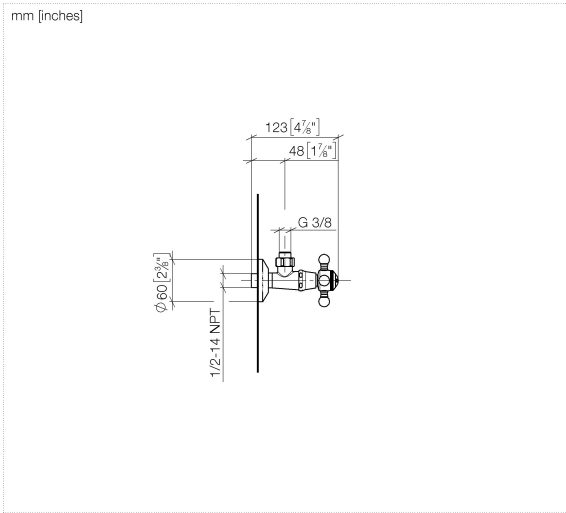

22 900 360

- rosette Ø 60 mm
- porcelain insert COLD

	Chrome	22 900 360-00
	Brushed Platinum	22 900 360-06
	Platinum	22 900 360-08
	Durabass (23kt Gold)	22 900 360-09
	Brushed Durabass (23kt Gold)	22 900 360-28
	Brushed Dark Platinum	22 900 360-99

22 900 360

Flow rate chart

22 900 360

Product version up to 5/1/2024

Product version from 5/1/2024

Parts for other finishes can be found here: Brushed Platinum

MADISON Angle valve - Chrome

MADISON

22 900 360

Spare parts list

Product version up to 5/1/2024

Product version from 5/1/2024

No.	Item Number	Name	Quantity used	Delivery time
	04 27 01 003 00-00	rosette	14	10