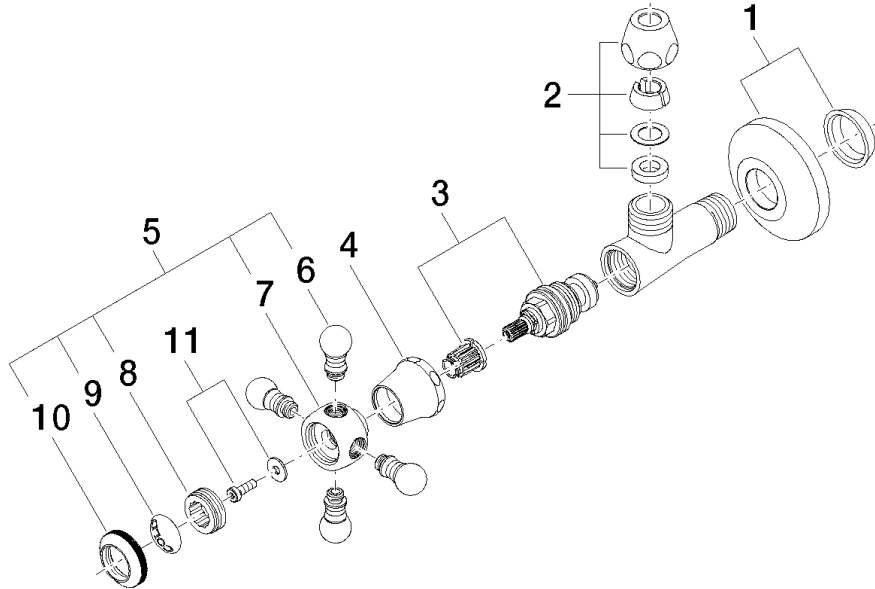

22 900 360

- rosette Ø 60 mm
- porcelain insert COLD

	Chrome	22 900 360-00
	Brushed Platinum	22 900 360-06
	Platinum	22 900 360-08
	Durabass (23kt Gold)	22 900 360-09
	Brushed Durabass (23kt Gold)	22 900 360-28
	Brushed Dark Platinum	22 900 360-99

22 900 360

Flow rate chart

22 900 360

Product version up to 5/1/2024

Product version from 5/1/2024

Parts for other finishes can be found here: Brushed Platinum

MADISON Angle valve - Chrome

MADISON

22 900 360

Spare parts list

Product version up to 5/1/2024

Product version from 5/1/2024

No.	Item Number	Name	Quantity used	Delivery time
	04 27 01 003 00-00	rosette	14	10