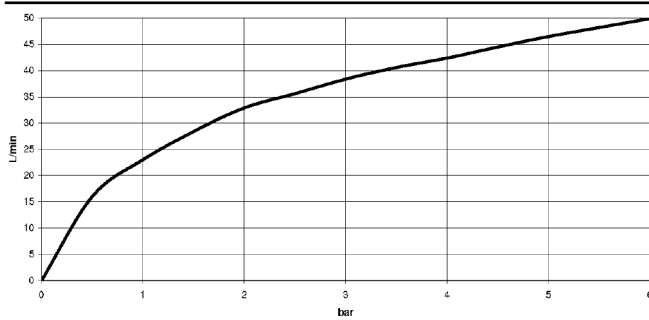

22 900 360

- rosette Ø 60 mm
- porcelain insert COLD

	Chrome	22 900 360-00
	Brushed Platinum	22 900 360-06
	Platinum	22 900 360-08
	Durabass (23kt Gold)	22 900 360-09
	Brushed Durabass (23kt Gold)	22 900 360-28
	Brushed Dark Platinum	22 900 360-99

22 900 360

Flow rate chart

22 900 360

Product version up to 5/1/2024

Product version from 5/1/2024

Parts for other finishes can be found here: Brushed Platinum

MADISON Angle valve - Chrome

MADISON