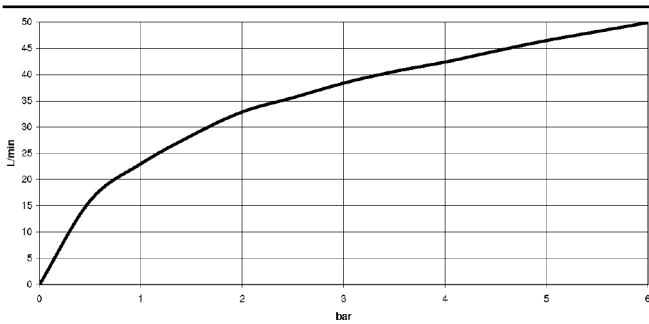

22 900 360

- rosette Ø 60 mm
- porcelain insert COLD

	Brushed Platinum	22 900 360-06
	Chrome	22 900 360-00
	Platinum	22 900 360-08
	Durabass (23kt Gold)	22 900 360-09
	Brushed Durabass (23kt Gold)	22 900 360-28
	Brushed Dark Platinum	22 900 360-99

22 900 360

**Flow rate chart**

22 900 360

Parts for other finishes can be found here: [Chrome](#)