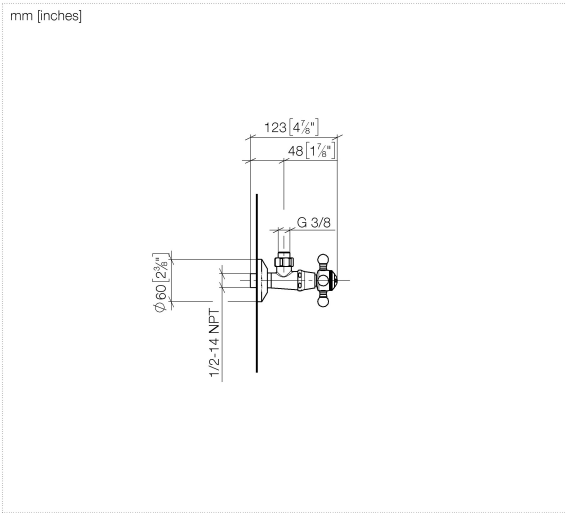

22 900 360

- rosette Ø 60 mm
- porcelain insert COLD

	Brushed Durabron (23kt Gold)	22 900 360-28
	Chrome	22 900 360-00
	Brushed Platinum	22 900 360-06
	Platinum	22 900 360-08
	Durabron (23kt Gold)	22 900 360-09
	Brushed Dark Platinum	22 900 360-99

22 900 360

Flow rate chart

22 900 360

Product version up to 5/1/2024

Product version from 5/1/2024

Parts for other
finishes can be found
here: [Chrome](#)

MADISON Angle valve - Brushed Durabron (23kt Gold)

MADISON

22 900 360

Spare parts list

Product version up to 5/1/2024

Product version from 5/1/2024

No.	Item Number	Name	Quantity used	Delivery time
	04 27 01 003 00-28	rosette	14	-

Spare part can no longer be ordered, please order the replacement item