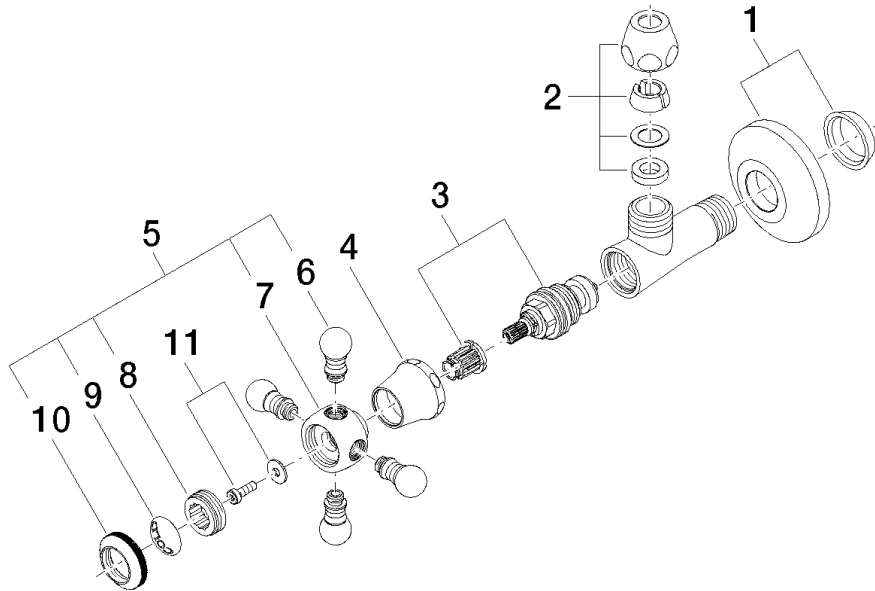

22 900 360

- rosette Ø 60 mm
- porcelain insert COLD

	Brushed Durabron (23kt Gold)	22 900 360-28
	Chrome	22 900 360-00
	Brushed Platinum	22 900 360-06
	Platinum	22 900 360-08
	Durabron (23kt Gold)	22 900 360-09
	Brushed Dark Platinum	22 900 360-99

22 900 360

Flow rate chart

22 900 360

Product version up to 5/1/2024

Product version from 5/1/2024

Parts for other
finishes can be found
here: [Chrome](#)

MADISON Angle valve - Brushed Durabron (23kt Gold)

MADISON

22 900 360

Spare parts list

Product version up to 5/1/2024

Product version from 5/1/2024

No.	Item Number	Name	Quantity used	Delivery time
	04 27 01 003 00-28	rosette	14	-

Spare part can no longer be ordered, please order the replacement item