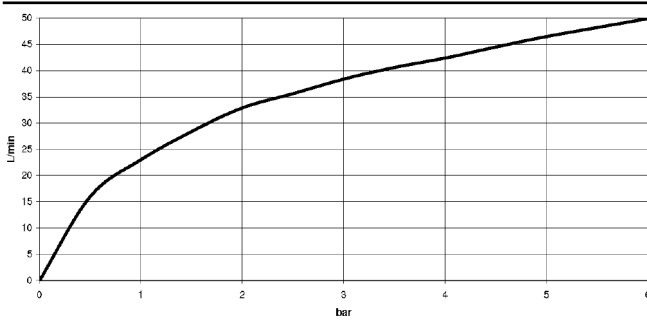

22 900 360

- rosette Ø 60 mm
- porcelain insert COLD

	Brushed Durabron (23kt Gold)	22 900 360-28
	Chrome	22 900 360-00
	Brushed Platinum	22 900 360-06
	Platinum	22 900 360-08
	Durabron (23kt Gold)	22 900 360-09
	Brushed Dark Platinum	22 900 360-99

22 900 360

Flow rate chart

22 900 360

Product version up to 5/1/2024

Product version from 5/1/2024

Parts for other
finishes can be found
here: [Chrome](#)

MADISON Angle valve - Brushed Durabron (23kt Gold)

MADISON