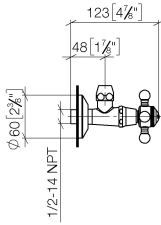

22 900 361

- rosette Ø 60 mm
- porcelain insert HOT

	Chrome	22 900 361-00
	Brushed Platinum	22 900 361-06
	Platinum	22 900 361-08
	Durabress (23kt Gold)	22 900 361-09
	Brushed Durabress (23kt Gold)	22 900 361-28
	Brushed Dark Platinum	22 900 361-99

22 900 361

mm [inches]

Flow rate chart

22 900 361

Product version up to 5/1/2024

Product version from 5/1/2024

Parts for other finishes can be found here: Brushed Platinum

MADISON Angle valve - Chrome

MADISON

22 900 361

Spare parts list

Product version up to 5/1/2024

Product version from 5/1/2024

No.	Item Number	Name	Quantity used	Delivery time
	04 27 01 003 00-00	rosette	14	10