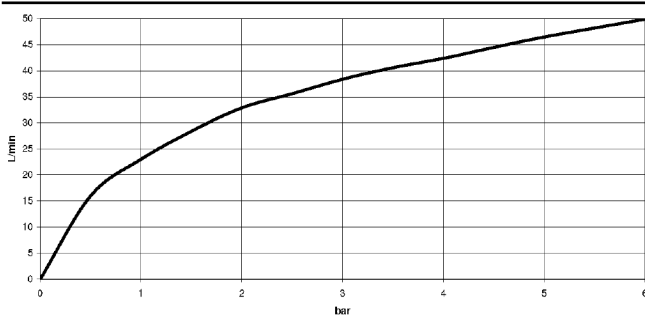

22 900 361

- rosette Ø 60 mm
- porcelain insert HOT

	Chrome	22 900 361-00
	Brushed Platinum	22 900 361-06
	Platinum	22 900 361-08
	Durabress (23kt Gold)	22 900 361-09
	Brushed Durabress (23kt Gold)	22 900 361-28
	Brushed Dark Platinum	22 900 361-99

22 900 361

mm [inches]

Flow rate chart

22 900 361

Product version up to 5/1/2024

Product version from 5/1/2024

Parts for other finishes can be found here: Brushed Platinum

MADISON Angle valve - Chrome