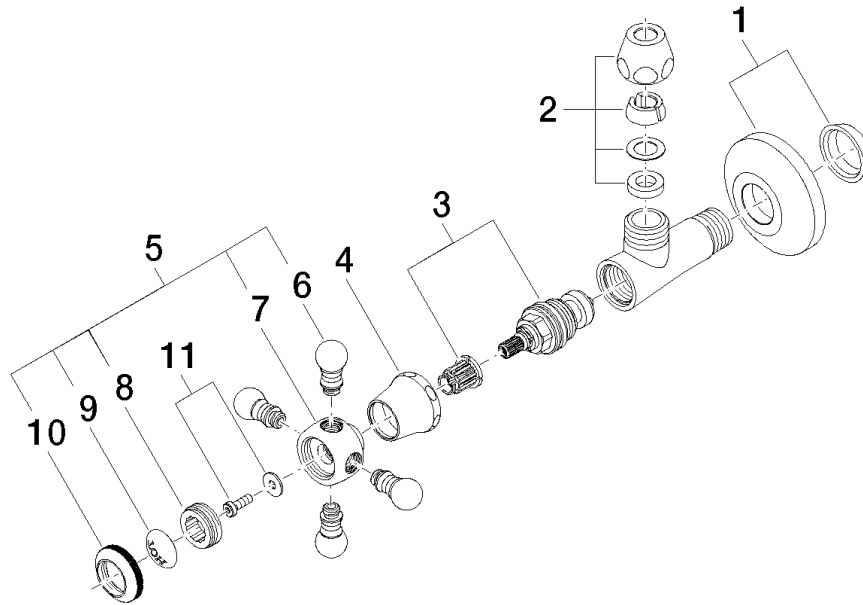

22 900 361

- rosette Ø 60 mm
- porcelain insert HOT

	Chrome	22 900 361-00
	Brushed Platinum	22 900 361-06
	Platinum	22 900 361-08
	Durabress (23kt Gold)	22 900 361-09
	Brushed Durabress (23kt Gold)	22 900 361-28
	Brushed Dark Platinum	22 900 361-99

22 900 361

mm [inches]

Flow rate chart

22 900 361

Product version up to 5/1/2024

Product version from 5/1/2024

Parts for other finishes can be found here: Brushed Platinum

MADISON Angle valve - Chrome

MADISON

22 900 361

Spare parts list

Product version up to 5/1/2024

Product version from 5/1/2024

No.	Item Number	Name	Quantity used	Delivery time
	04 27 01 003 00-00	rosette	14	10