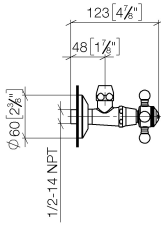

22 900 361

- rosette Ø 60 mm
- porcelain insert HOT

	Brushed Platinum	22 900 361-06
	Chrome	22 900 361-00
	Platinum	22 900 361-08
	Durabress (23kt Gold)	22 900 361-09
	Brushed Durabress (23kt Gold)	22 900 361-28
	Brushed Dark Platinum	22 900 361-99

22 900 361

mm [inches]

Flow rate chart

22 900 361

Product version up to 5/1/2024

Product version from 5/1/2024

Parts for other
finishes can be found
here: Chrome

MADISON Angle valve - Brushed Platinum

MADISON

22 900 361

Spare parts list

Product version up to 5/1/2024

Product version from 5/1/2024

No.	Item Number	Name	Quantity used	Delivery time
	04 27 01 003 00-06	rosette	14	10