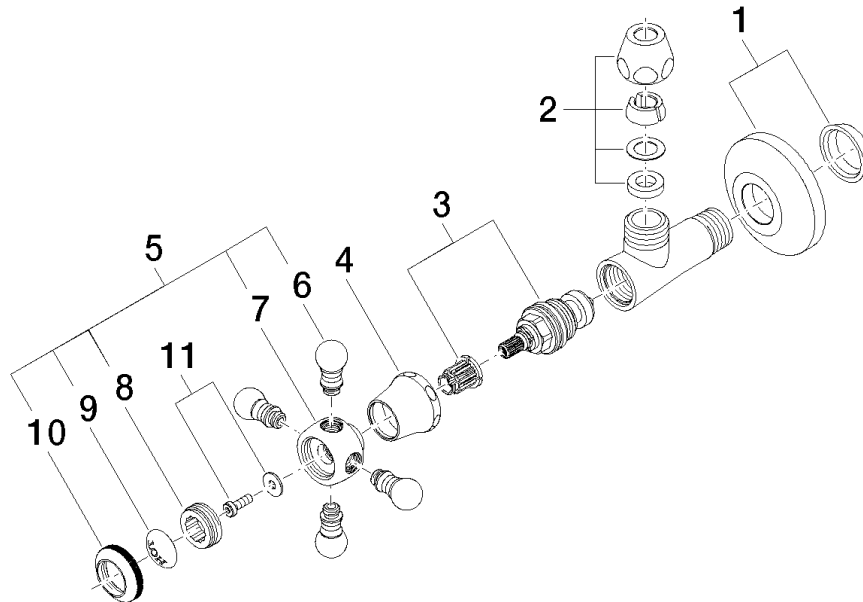

22 900 361

- rosette Ø 60 mm
- porcelain insert HOT

	Brushed Platinum	22 900 361-06
	Chrome	22 900 361-00
	Platinum	22 900 361-08
	Durabress (23kt Gold)	22 900 361-09
	Brushed Durabress (23kt Gold)	22 900 361-28
	Brushed Dark Platinum	22 900 361-99

22 900 361

mm [inches]

Flow rate chart

22 900 361

Product version up to 5/1/2024

Product version from 5/1/2024

Parts for other
finishes can be found
here: Chrome

MADISON Angle valve - Brushed Platinum

MADISON

22 900 361

Spare parts list

Product version up to 5/1/2024

Product version from 5/1/2024

No.	Item Number	Name	Quantity used	Delivery time
	04 27 01 003 00-06	rosette	14	10