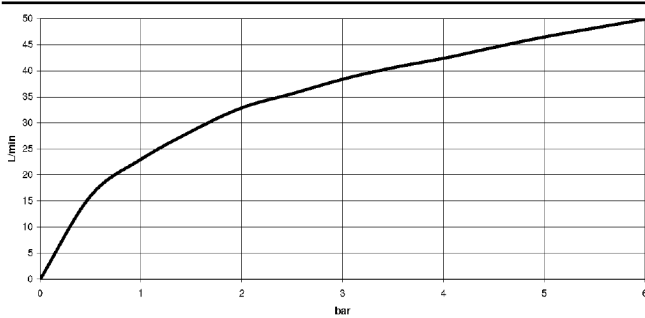

22 900 361

- rosette Ø 60 mm
- porcelain insert HOT

	Brushed Platinum	22 900 361-06
	Chrome	22 900 361-00
	Platinum	22 900 361-08
	Durabress (23kt Gold)	22 900 361-09
	Brushed Durabress (23kt Gold)	22 900 361-28
	Brushed Dark Platinum	22 900 361-99

22 900 361

mm [inches]

Flow rate chart

22 900 361

Product version up to 5/1/2024

Product version from 5/1/2024

Parts for other
finishes can be found
here: Chrome

MADISON Angle valve - Brushed Platinum