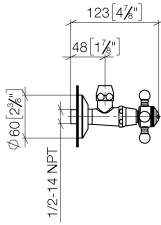

22 900 361

- rosette Ø 60 mm
- porcelain insert HOT

	Platinum	22 900 361-08
	Chrome	22 900 361-00
	Brushed Platinum	22 900 361-06
	Durabass (23kt Gold)	22 900 361-09
	Brushed Durabass (23kt Gold)	22 900 361-28
	Brushed Dark Platinum	22 900 361-99

22 900 361

mm [inches]

Flow rate chart

22 900 361

Product version up to 5/1/2024

Product version from 5/1/2024

Parts for other
finishes can be found
here: [Chrome](#)

MADISON Angle valve - Platinum

MADISON

22 900 361

Spare parts list

Product version up to 5/1/2024

Product version from 5/1/2024

No.	Item Number	Name	Quantity used	Delivery time
	04 27 01 003 00-08	rosette	14	60