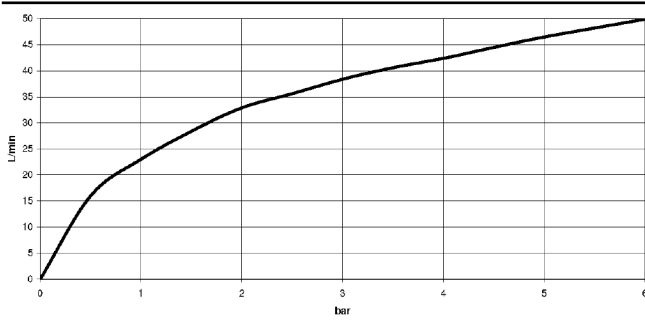

22 900 361

- rosette Ø 60 mm
- porcelain insert HOT

	Platinum	22 900 361-08
	Chrome	22 900 361-00
	Brushed Platinum	22 900 361-06
	Durabass (23kt Gold)	22 900 361-09
	Brushed Durabass (23kt Gold)	22 900 361-28
	Brushed Dark Platinum	22 900 361-99

22 900 361

mm [inches]

Flow rate chart

22 900 361

Product version up to 5/1/2024

Product version from 5/1/2024

Parts for other
finishes can be found
here: [Chrome](#)

MADISON Angle valve - Platinum