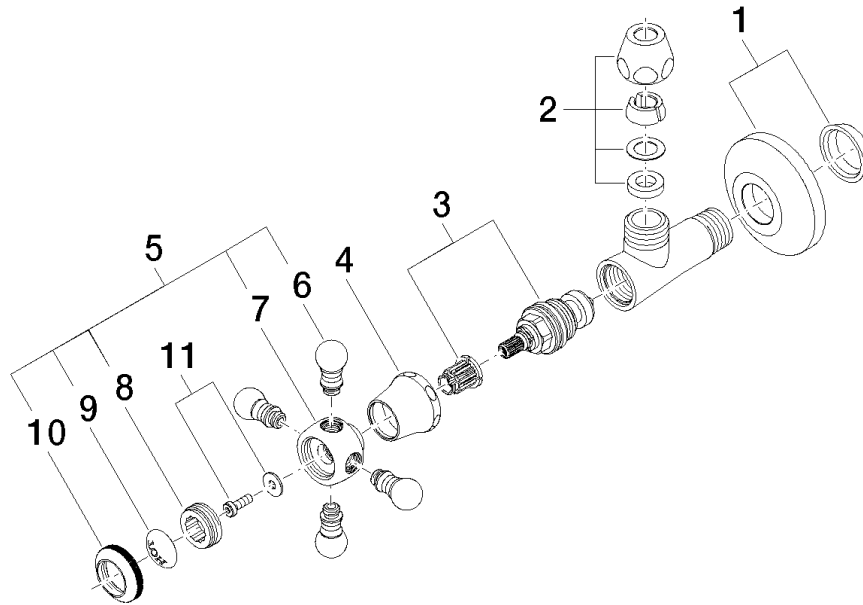

22 900 361

- rosette Ø 60 mm
- porcelain insert HOT

	Platinum	22 900 361-08
	Chrome	22 900 361-00
	Brushed Platinum	22 900 361-06
	Durabass (23kt Gold)	22 900 361-09
	Brushed Durabass (23kt Gold)	22 900 361-28
	Brushed Dark Platinum	22 900 361-99

22 900 361

mm [inches]

Flow rate chart

22 900 361

Product version up to 5/1/2024

Product version from 5/1/2024

Parts for other
finishes can be found
here: [Chrome](#)

MADISON Angle valve - Platinum

MADISON

22 900 361

Spare parts list

Product version up to 5/1/2024

Product version from 5/1/2024

No.	Item Number	Name	Quantity used	Delivery time
	04 27 01 003 00-08	rosette	14	60