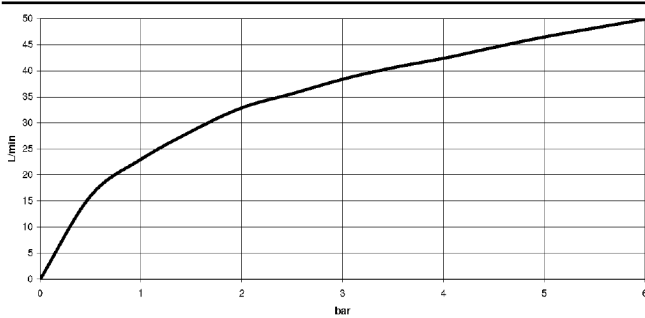

22 900 361

- rosette Ø 60 mm
- porcelain insert HOT

	Brushed Durabronss (23kt Gold)	22 900 361-28
	Chrome	22 900 361-00
	Brushed Platinum	22 900 361-06
	Platinum	22 900 361-08
	Durabronss (23kt Gold)	22 900 361-09
	Brushed Dark Platinum	22 900 361-99

22 900 361

mm [inches]

**Flow rate chart**

22 900 361

Product version up to 5/1/2024

**Product version from 5/1/2024**

Parts for other  
finishes can be found  
here: Chrome

MADISON Angle valve - Brushed Durabron (23kt Gold)