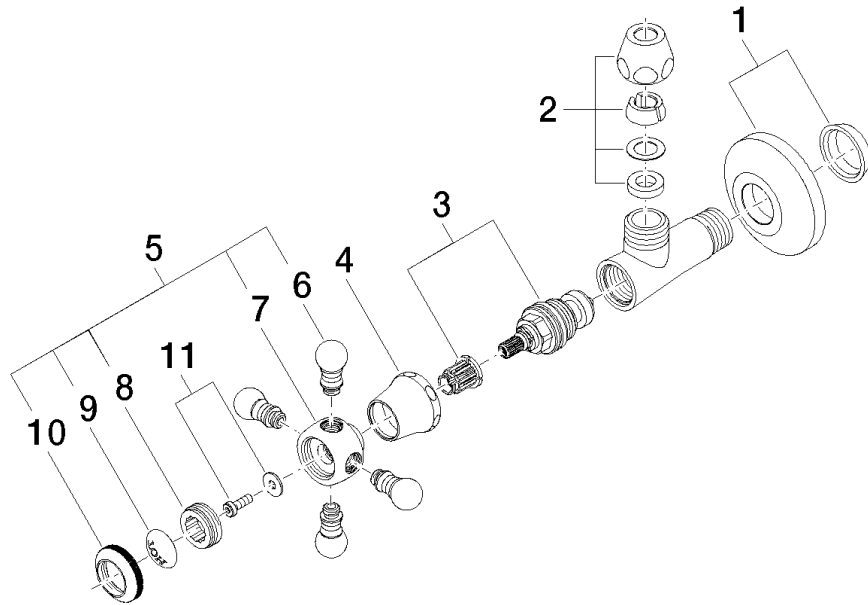

22 900 361

- rosette Ø 60 mm
- porcelain insert HOT

	Brushed Durabronss (23kt Gold)	22 900 361-28
	Chrome	22 900 361-00
	Brushed Platinum	22 900 361-06
	Platinum	22 900 361-08
	Durabronss (23kt Gold)	22 900 361-09
	Brushed Dark Platinum	22 900 361-99

22 900 361

mm [inches]

**Flow rate chart**

22 900 361

Product version up to 5/1/2024

**Product version from 5/1/2024**

Parts for other  
finishes can be found  
here: Chrome

MADISON Angle valve - Brushed Durabron (23kt Gold)

MADISON

22 900 361

Spare parts list

Product version up to 5/1/2024

**Product version from 5/1/2024**

No.	Item Number	Name	Quantity used	Delivery time
	04 27 01 003 00-28	rosette	14	-

Spare part can no longer be ordered, please order the replacement item