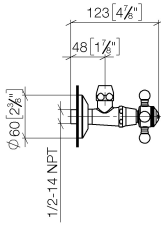

22 900 361

- rosette Ø 60 mm
- porcelain insert HOT

	Brushed Durabronss (23kt Gold)	22 900 361-28
	Chrome	22 900 361-00
	Brushed Platinum	22 900 361-06
	Platinum	22 900 361-08
	Durabronss (23kt Gold)	22 900 361-09
	Brushed Dark Platinum	22 900 361-99

22 900 361

mm [inches]

**Flow rate chart**

22 900 361

Product version up to 5/1/2024

**Product version from 5/1/2024**

Parts for other  
finishes can be found  
here: Chrome

MADISON Angle valve - Brushed Durabron (23kt Gold)