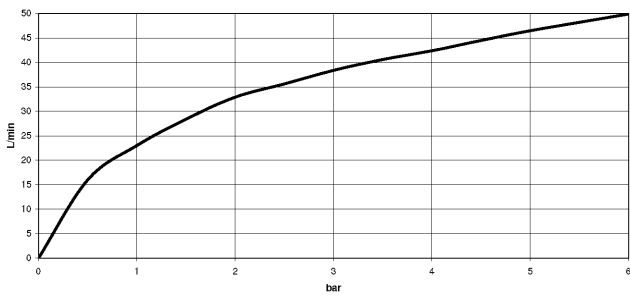

22 900 892

- rosette Ø 55 mm
- hose covering 200mm, for shortening

	Chrome	22 900 892-00
	Brushed Platinum	22 900 892-06
	Platinum	22 900 892-08
	Dark Chrome	22 900 892-19
	Brushed Durabronze (23kt Gold)	22 900 892-28
	Matte Black	22 900 892-33
	Brushed Bronze	22 900 892-42
	Brushed Champagne (22kt Gold)	22 900 892-46
	Champagne (22kt Gold)	22 900 892-47
	Brushed Dark Platinum	22 900 892-99

22 900 892

mm [inches]

Flow rate chart

22 900 892

Product version up to 5/27/2021

Product version from 5/27/2021

Parts for other finishes can be found here: Brushed Platinum

TARA Angle valve - Chrome