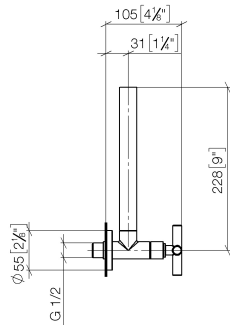

22 900 892 Product version from 5/27/2021

- rosette Ø 55 mm
- hose covering 200mm, for shortening

	Chrome	22 900 892-00
	Brushed Platinum	22 900 892-06
	Platinum	22 900 892-08
	Dark Chrome	22 900 892-19
	Brushed Durabronze (23kt Gold)	22 900 892-28
	Matte Black	22 900 892-33
	Brushed Bronze	22 900 892-42
	Brushed Champagne (22kt Gold)	22 900 892-46
	Champagne (22kt Gold)	22 900 892-47
	Brushed Dark Platinum	22 900 892-99

22 900 892 Product version from 5/27/2021

mm [inches]

Flow rate chart

22 900 892 Product version from 5/27/2021

Parts for other finishes can be found here: Brushed Platinum

Spare parts list

No.	Item Number	Name	Quantity used	Delivery time
1	90 14 10 010 00 90	seal	1	2
2	09 28 22 020-00	pipe	1	10
3	90 24 03 276 00 90	conversion kit	1	2
4	09 20 89 010-00	handle	1	60
5	09 12 12 041-00	base	1	10
6	09 30 30 069 90	screw	1	2
7	90 90 03 006 00 90	top	1	2
8	09 27 22 015-00	rosette	1	10
9	09 14 10 093 90	seal	1	2