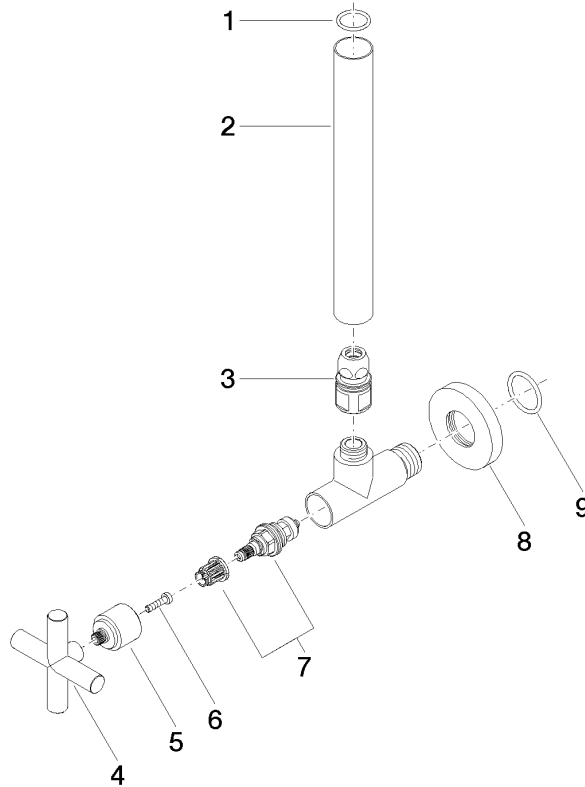

22 900 892 Product version from 5/27/2021

- rosette Ø 55 mm
- hose covering 200mm, for shortening

	Chrome	22 900 892-00
	Brushed Platinum	22 900 892-06
	Platinum	22 900 892-08
	Dark Chrome	22 900 892-19
	Brushed Durabronze (23kt Gold)	22 900 892-28
	Matte Black	22 900 892-33
	Brushed Bronze	22 900 892-42
	Brushed Champagne (22kt Gold)	22 900 892-46
	Champagne (22kt Gold)	22 900 892-47
	Brushed Dark Platinum	22 900 892-99

22 900 892 Product version from 5/27/2021

mm [inches]

Flow rate chart

22 900 892 Product version from 5/27/2021

Parts for other finishes can be found here: Brushed Platinum

Spare parts list

No.	Item Number	Name	Quantity used	Delivery time
1	90 14 10 010 00 90	seal	1	2
2	09 28 22 020-00	pipe	1	10
3	90 24 03 276 00 90	conversion kit	1	2
4	09 20 89 010-00	handle	1	60
5	09 12 12 041-00	base	1	10
6	09 30 30 069 90	screw	1	2
7	90 90 03 006 00 90	top	1	2
8	09 27 22 015-00	rosette	1	10
9	09 14 10 093 90	seal	1	2