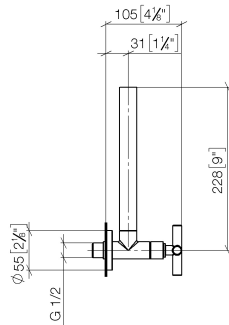

## TARA Angle valve - Brushed Platinum

22 900 892 Product version from 5/27/2021

- rosette Ø 55 mm
- hose covering 200mm, for shortening

	Brushed Platinum	22 900 892-06
	Chrome	22 900 892-00
	Platinum	22 900 892-08
	Dark Chrome	22 900 892-19
	Brushed Durabronze (23kt Gold)	22 900 892-28
	Matte Black	22 900 892-33
	Brushed Bronze	22 900 892-42
	Brushed Champagne (22kt Gold)	22 900 892-46
	Champagne (22kt Gold)	22 900 892-47
	Brushed Dark Platinum	22 900 892-99

## TARA Angle valve - Brushed Platinum

22 900 892 Product version from 5/27/2021

mm [inches]

### Flow rate chart

### Spare parts list

No.	Item Number	Name	Quantity used	Delivery time
1	90 14 10 010 00 90	seal	1	2
2	09 28 22 020-06	pipe	1	10
3	90 24 03 276 00 90	conversion kit	1	2
4	09 20 89 010-06	handle	1	60
5	09 12 12 041-06	base	1	10
6	09 30 30 069 90	screw	1	2
7	90 90 03 006 00 90	top	1	2
8	09 27 22 015-06	rosette	1	10
9	09 14 10 093 90	seal	1	2