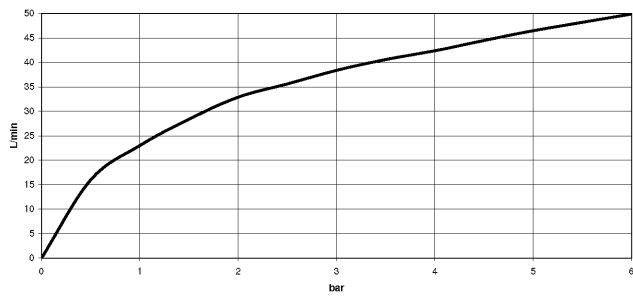

## TARA Angle valve - Brushed Platinum

22 900 892 Product version from 5/27/2021

- rosette Ø 55 mm
- hose covering 200mm, for shortening

	Brushed Platinum	22 900 892-06
	Chrome	22 900 892-00
	Platinum	22 900 892-08
	Dark Chrome	22 900 892-19
	Brushed Durabronze (23kt Gold)	22 900 892-28
	Matte Black	22 900 892-33
	Brushed Bronze	22 900 892-42
	Brushed Champagne (22kt Gold)	22 900 892-46
	Champagne (22kt Gold)	22 900 892-47
	Brushed Dark Platinum	22 900 892-99

## TARA Angle valve - Brushed Platinum

22 900 892 Product version from 5/27/2021

mm [inches]

### Flow rate chart