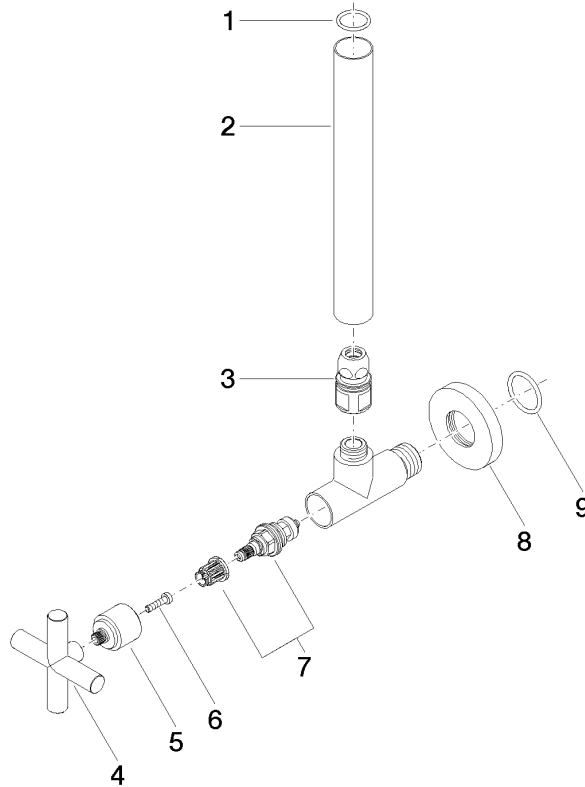

## TARA Angle valve - Brushed Platinum

22 900 892 Product version from 5/27/2021

- rosette Ø 55 mm
- hose covering 200mm, for shortening

	Brushed Platinum	22 900 892-06
	Chrome	22 900 892-00
	Platinum	22 900 892-08
	Dark Chrome	22 900 892-19
	Brushed Durabronze (23kt Gold)	22 900 892-28
	Matte Black	22 900 892-33
	Brushed Bronze	22 900 892-42
	Brushed Champagne (22kt Gold)	22 900 892-46
	Champagne (22kt Gold)	22 900 892-47
	Brushed Dark Platinum	22 900 892-99

## TARA Angle valve - Brushed Platinum

22 900 892 Product version from 5/27/2021

mm [inches]

## TARA Angle valve - Brushed Platinum

22 900 892 Product version from 5/27/2021

Parts for other finishes can be found here: [Chrome](#)

### Spare parts list

No.	Item Number	Name	Quantity used	Delivery time
1	90 14 10 010 00 90	seal	1	2
2	09 28 22 020-06	pipe	1	10
3	90 24 03 276 00 90	conversion kit	1	2
4	09 20 89 010-06	handle	1	60
5	09 12 12 041-06	base	1	10
6	09 30 30 069 90	screw	1	2
7	90 90 03 006 00 90	top	1	2
8	09 27 22 015-06	rosette	1	10
9	09 14 10 093 90	seal	1	2