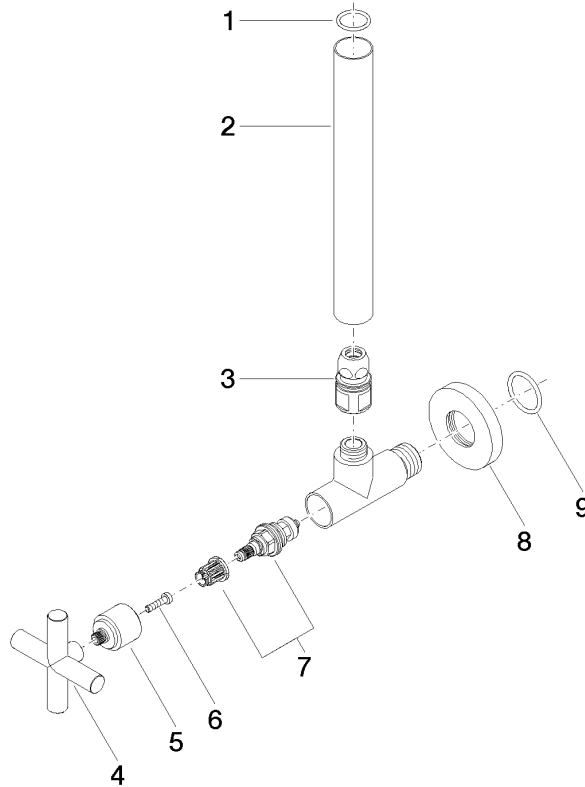

TARA Angle valve - Platinum

22 900 892 Product version from 5/27/2021

- rosette Ø 55 mm
- hose covering 200mm, for shortening

	Platinum	22 900 892-08
	Chrome	22 900 892-00
	Brushed Platinum	22 900 892-06
	Dark Chrome	22 900 892-19
	Brushed Durabronze (23kt Gold)	22 900 892-28
	Matte Black	22 900 892-33
	Brushed Bronze	22 900 892-42
	Brushed Champagne (22kt Gold)	22 900 892-46
	Champagne (22kt Gold)	22 900 892-47
	Brushed Dark Platinum	22 900 892-99

TARA Angle valve - Platinum

22 900 892 Product version from 5/27/2021

mm [inches]

Flow rate chart

TARA Angle valve - Platinum

22 900 892 Product version from 5/27/2021

Parts for other finishes can be found here: [Chrome](#)

Spare parts list

No.	Item Number	Name	Quantity used	Delivery time
1	90 14 10 010 00 90	seal	1	2
2	09 28 22 020-08	pipe	1	40
3	90 24 03 276 00 90	conversion kit	1	2
4	09 20 89 010-08	handle	1	60
5	09 12 12 041-08	base	1	40
6	09 30 30 069 90	screw	1	2
7	90 90 03 006 00 90	top	1	2
8	09 27 22 015-08	rosette	1	40
9	09 14 10 093 90	seal	1	2