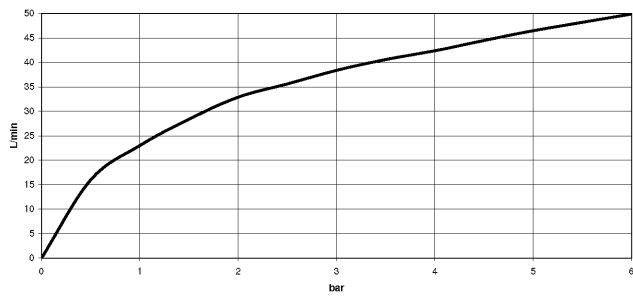

TARA Angle valve - Platinum

22 900 892 Product version from 5/27/2021

- rosette Ø 55 mm
- hose covering 200mm, for shortening

	Platinum	22 900 892-08
	Chrome	22 900 892-00
	Brushed Platinum	22 900 892-06
	Dark Chrome	22 900 892-19
	Brushed Durabronze (23kt Gold)	22 900 892-28
	Matte Black	22 900 892-33
	Brushed Bronze	22 900 892-42
	Brushed Champagne (22kt Gold)	22 900 892-46
	Champagne (22kt Gold)	22 900 892-47
	Brushed Dark Platinum	22 900 892-99

TARA Angle valve - Platinum

22 900 892 Product version from 5/27/2021

mm [inches]

Flow rate chart

TARA Angle valve - Platinum

22 900 892 Product version from 5/27/2021

Parts for other finishes can be found here: [Chrome](#)