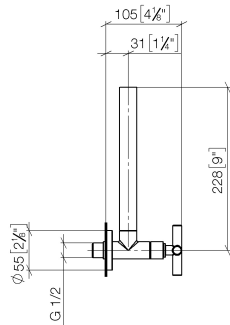

TARA Angle valve - Platinum

22 900 892 Product version from 5/27/2021

- rosette Ø 55 mm
- hose covering 200mm, for shortening

	Platinum	22 900 892-08
	Chrome	22 900 892-00
	Brushed Platinum	22 900 892-06
	Dark Chrome	22 900 892-19
	Brushed Durabronze (23kt Gold)	22 900 892-28
	Matte Black	22 900 892-33
	Brushed Bronze	22 900 892-42
	Brushed Champagne (22kt Gold)	22 900 892-46
	Champagne (22kt Gold)	22 900 892-47
	Brushed Dark Platinum	22 900 892-99

TARA Angle valve - Platinum

22 900 892 Product version from 5/27/2021

mm [inches]

Flow rate chart

TARA Angle valve - Platinum

22 900 892 Product version from 5/27/2021

Parts for other finishes can be found here: [Chrome](#)

Spare parts list

No.	Item Number	Name	Quantity used	Delivery time
1	90 14 10 010 00 90	seal	1	2
2	09 28 22 020-08	pipe	1	40
3	90 24 03 276 00 90	conversion kit	1	2
4	09 20 89 010-08	handle	1	60
5	09 12 12 041-08	base	1	40
6	09 30 30 069 90	screw	1	2
7	90 90 03 006 00 90	top	1	2
8	09 27 22 015-08	rosette	1	40
9	09 14 10 093 90	seal	1	2