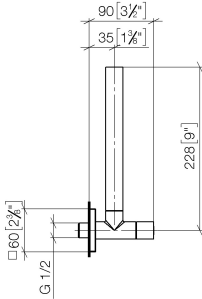

**Angle valve - Chrome**

IMO

22 901 782

- rosette 60 x 60 mm
- hose covering 200mm, for shortening
- 1/2" connection
- WRAS 2205004

Fits: IMO, MEM, CL.1

	Chrome	22 901 782-00
	Brushed Platinum	22 901 782-06
	Platinum	22 901 782-08
	Dark Chrome	22 901 782-19
	Brushed Durabronze (23kt Gold)	22 901 782-28
	Matte Black	22 901 782-33
	Brushed Champagne (22kt Gold)	22 901 782-46
	Champagne (22kt Gold)	22 901 782-47
	Brushed Chrome	22 901 782-93
	Brushed Dark Platinum	22 901 782-99

22 901 782

mm [inches]

**Flow rate chart**

**Codes & Standards**

Scottish Water  
Byelaws

UK Water Supply  
Regulations

#### Product version from 5/27/2021

No.	Item Number	Name	Quantity used	Delivery time
	09 21 22 000-00	nipple	9	10