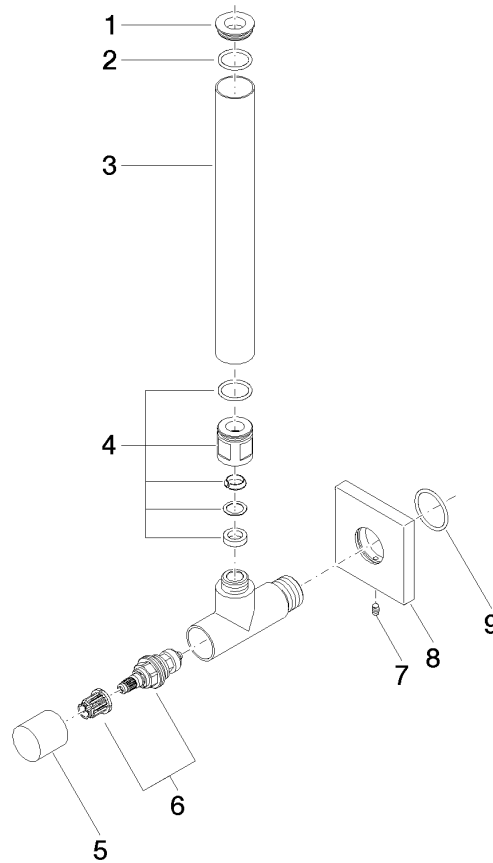

**Angle valve - Chrome**

IMO

22 901 782

- rosette 60 x 60 mm
- hose covering 200mm, for shortening
- 1/2" connection
- WRAS 2205004

Fits: IMO, MEM, CL.1

	Chrome	22 901 782-00
	Brushed Platinum	22 901 782-06
	Platinum	22 901 782-08
	Dark Chrome	22 901 782-19
	Brushed Durabronze (23kt Gold)	22 901 782-28
	Matte Black	22 901 782-33
	Brushed Champagne (22kt Gold)	22 901 782-46
	Champagne (22kt Gold)	22 901 782-47
	Brushed Chrome	22 901 782-93
	Brushed Dark Platinum	22 901 782-99

22 901 782

mm [inches]

**Flow rate chart**

**Codes & Standards**

Scottish Water  
Byelaws

UK Water Supply  
Regulations

## Angle valve - Chrome

IMO

22 901 782

#### Product version from 5/27/2021

No.	Item Number	Name	Quantity used	Delivery time
	09 21 22 000-00	nipple	9	10