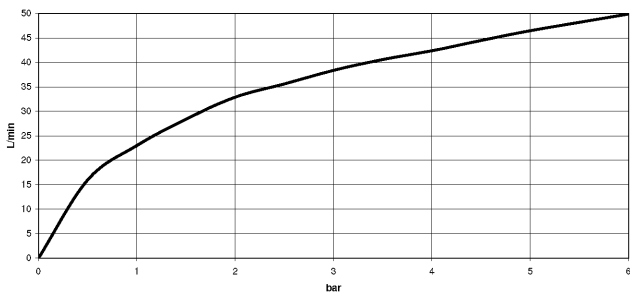

**Angle valve - Chrome**

IMO

22 901 782

- rosette 60 x 60 mm
- hose covering 200mm, for shortening
- 1/2" connection
- WRAS 2205004

Fits: IMO, MEM, CL.1

	Chrome	22 901 782-00
	Brushed Platinum	22 901 782-06
	Platinum	22 901 782-08
	Dark Chrome	22 901 782-19
	Brushed Durabronze (23kt Gold)	22 901 782-28
	Matte Black	22 901 782-33
	Brushed Champagne (22kt Gold)	22 901 782-46
	Champagne (22kt Gold)	22 901 782-47
	Brushed Chrome	22 901 782-93
	Brushed Dark Platinum	22 901 782-99

22 901 782

mm [inches]

**Flow rate chart**

**Codes & Standards**

Scottish Water  
Byelaws

UK Water Supply  
Regulations