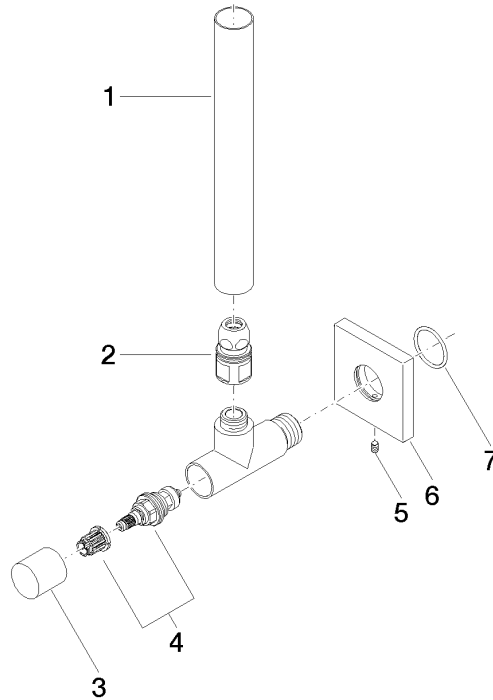

Angle valve - Brushed Champagne (22kt Gold)

22 901 782 Product version from 5/27/2021

- rosette 60 x 60 mm
- hose covering 200mm, for shortening
- 1/2" connection
- WRAS

	Brushed Champagne (22kt Gold)	22 901 782-46
	Chrome	22 901 782-00
	Brushed Platinum	22 901 782-06
	Platinum	22 901 782-08
	Dark Chrome	22 901 782-19
	Brushed Durabronze (23kt Gold)	22 901 782-28
	Matte Black	22 901 782-33
	Champagne (22kt Gold)	22 901 782-47
	Brushed Chrome	22 901 782-93
	Brushed Dark Platinum	22 901 782-99

Angle valve - Brushed Champagne (22kt Gold)

22 901 782 Product version from 5/27/2021

mm [inches]

Flow rate chart

Codes & Standards

Scottish Water
Byelaws

UK Water Supply
Regulations

Angle valve - Brushed Champagne (22kt Gold)

22 901 782 Product version from 5/27/2021

Certificates

WRAS_2205

Angle valve - Brushed Champagne (22kt Gold)

22 901 782 Product version from 5/27/2021

Parts for other finishes can be found here: [Chrome](#)

Spare parts list

No.	Item Number	Name	Quantity used	Delivery time
1	09 28 22 020-46	pipe	1	30
2	90 24 03 276 00 90	conversion kit	1	2
3	09 20 22 001-46	handle	1	30
4	90 90 03 006 00 90	top	1	2
5	09 31 11 048 90	pin	1	2
6	09 27 78 042-46	rosette	1	30
7	09 14 10 112 90	seal	1	2