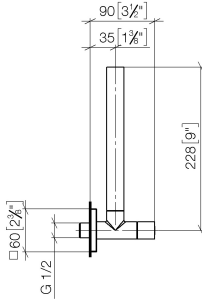

Angle valve - Brushed Champagne (22kt Gold)

22 901 782 Product version from 5/27/2021

- rosette 60 x 60 mm
- hose covering 200mm, for shortening
- 1/2" connection
- WRAS

	Brushed Champagne (22kt Gold)	22 901 782-46
	Chrome	22 901 782-00
	Brushed Platinum	22 901 782-06
	Platinum	22 901 782-08
	Dark Chrome	22 901 782-19
	Brushed Durabronze (23kt Gold)	22 901 782-28
	Matte Black	22 901 782-33
	Champagne (22kt Gold)	22 901 782-47
	Brushed Chrome	22 901 782-93
	Brushed Dark Platinum	22 901 782-99

Angle valve - Brushed Champagne (22kt Gold)

22 901 782 Product version from 5/27/2021

mm [inches]

Flow rate chart

Codes & Standards

Scottish Water
Byelaws

UK Water Supply
Regulations

Angle valve - Brushed Champagne (22kt Gold)

22 901 782 Product version from 5/27/2021

Certificates

WRAS_2205

Angle valve - Brushed Champagne (22kt Gold)

22 901 782 Product version from 5/27/2021

Parts for other finishes can be found here: [Chrome](#)

Spare parts list

No.	Item Number	Name	Quantity used	Delivery time
1	09 28 22 020-46	pipe	1	30
2	90 24 03 276 00 90	conversion kit	1	2
3	09 20 22 001-46	handle	1	30
4	90 90 03 006 00 90	top	1	2
5	09 31 11 048 90	pin	1	2
6	09 27 78 042-46	rosette	1	30
7	09 14 10 112 90	seal	1	2