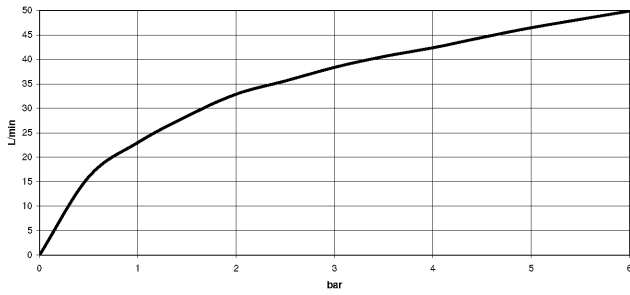

Angle valve - Brushed Champagne (22kt Gold)

22 901 782 Product version from 5/27/2021

- rosette 60 x 60 mm
- hose covering 200mm, for shortening
- 1/2" connection
- WRAS

	Brushed Champagne (22kt Gold)	22 901 782-46
	Chrome	22 901 782-00
	Brushed Platinum	22 901 782-06
	Platinum	22 901 782-08
	Dark Chrome	22 901 782-19
	Brushed Durabronze (23kt Gold)	22 901 782-28
	Matte Black	22 901 782-33
	Champagne (22kt Gold)	22 901 782-47
	Brushed Chrome	22 901 782-93
	Brushed Dark Platinum	22 901 782-99

Angle valve - Brushed Champagne (22kt Gold)

22 901 782 Product version from 5/27/2021

mm [inches]

Flow rate chart

Codes & Standards

Scottish Water
Byelaws

UK Water Supply
Regulations

Angle valve - Brushed Champagne (22kt Gold)