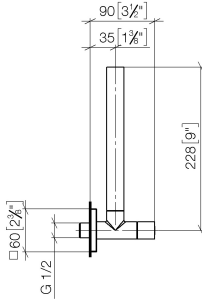

Angle valve - Brushed Dark Platinum

22 901 782 Product version from 5/27/2021

- rosette 60 x 60 mm
- hose covering 200mm, for shortening
- 1/2" connection
- WRAS

	Brushed Dark Platinum	22 901 782-99
	Chrome	22 901 782-00
	Brushed Platinum	22 901 782-06
	Platinum	22 901 782-08
	Dark Chrome	22 901 782-19
	Brushed Durabronze (23kt Gold)	22 901 782-28
	Matte Black	22 901 782-33
	Brushed Champagne (22kt Gold)	22 901 782-46
	Champagne (22kt Gold)	22 901 782-47
	Brushed Chrome	22 901 782-93

Angle valve - Brushed Dark Platinum

22 901 782 Product version from 5/27/2021

mm [inches]

Flow rate chart

Codes & Standards

Scottish Water
Byelaws

UK Water Supply
Regulations

Angle valve - Brushed Dark Platinum

22 901 782 Product version from 5/27/2021

Certificates

WRAS_2205

Angle valve - Brushed Dark Platinum

22 901 782 Product version from 5/27/2021

Parts for other finishes can be found here: [Chrome](#)

Spare parts list

No.	Item Number	Name	Quantity used	Delivery time
1	09 28 22 020-99	pipe	1	20
2	90 24 03 276 00 90	conversion kit	1	2
3	09 20 22 001-99	handle	1	20
4	90 90 03 006 00 90	top	1	2
5	09 31 11 048 90	pin	1	2
6	09 27 78 042-99	rosette	1	20
7	09 14 10 112 90	seal	1	2