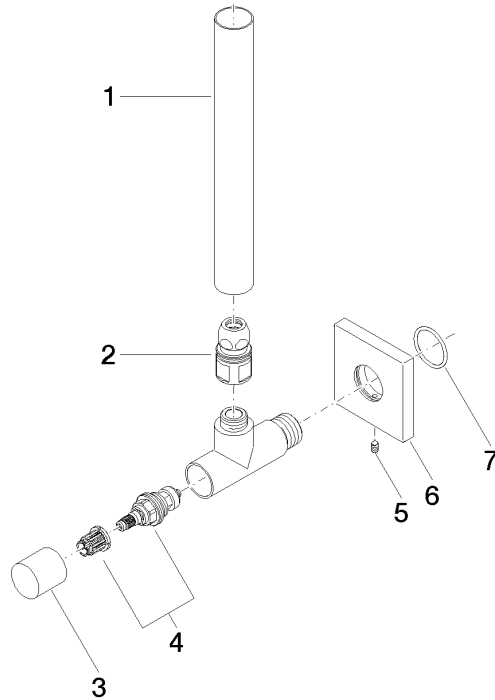

Angle valve - Brushed Dark Platinum

22 901 782 Product version from 5/27/2021

- rosette 60 x 60 mm
- hose covering 200mm, for shortening
- 1/2" connection
- WRAS

	Brushed Dark Platinum	22 901 782-99
	Chrome	22 901 782-00
	Brushed Platinum	22 901 782-06
	Platinum	22 901 782-08
	Dark Chrome	22 901 782-19
	Brushed Durabronze (23kt Gold)	22 901 782-28
	Matte Black	22 901 782-33
	Brushed Champagne (22kt Gold)	22 901 782-46
	Champagne (22kt Gold)	22 901 782-47
	Brushed Chrome	22 901 782-93

Angle valve - Brushed Dark Platinum

22 901 782 Product version from 5/27/2021

mm [inches]

Flow rate chart

Codes & Standards

Scottish Water
Byelaws

UK Water Supply
Regulations

Angle valve - Brushed Dark Platinum

22 901 782 Product version from 5/27/2021

Certificates

WRAS_2205

Angle valve - Brushed Dark Platinum

22 901 782 Product version from 5/27/2021

Parts for other finishes can be found here: [Chrome](#)

Spare parts list

No.	Item Number	Name	Quantity used	Delivery time
1	09 28 22 020-99	pipe	1	20
2	90 24 03 276 00 90	conversion kit	1	2
3	09 20 22 001-99	handle	1	20
4	90 90 03 006 00 90	top	1	2
5	09 31 11 048 90	pin	1	2
6	09 27 78 042-99	rosette	1	20
7	09 14 10 112 90	seal	1	2