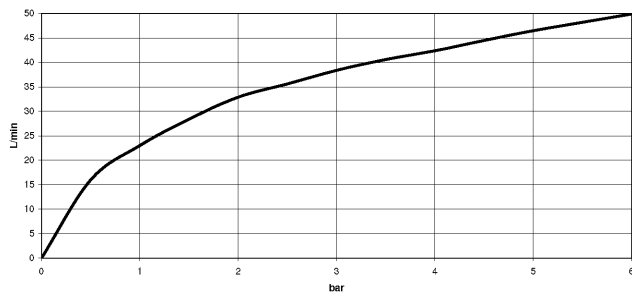

Angle valve - Brushed Dark Platinum

22 901 782 Product version from 5/27/2021

- rosette 60 x 60 mm
- hose covering 200mm, for shortening
- 1/2" connection
- WRAS

	Brushed Dark Platinum	22 901 782-99
	Chrome	22 901 782-00
	Brushed Platinum	22 901 782-06
	Platinum	22 901 782-08
	Dark Chrome	22 901 782-19
	Brushed Durabronze (23kt Gold)	22 901 782-28
	Matte Black	22 901 782-33
	Brushed Champagne (22kt Gold)	22 901 782-46
	Champagne (22kt Gold)	22 901 782-47
	Brushed Chrome	22 901 782-93

Angle valve - Brushed Dark Platinum

22 901 782 Product version from 5/27/2021

mm [inches]

Flow rate chart

Codes & Standards

Scottish Water
Byelaws

UK Water Supply
Regulations

Angle valve - Brushed Dark Platinum