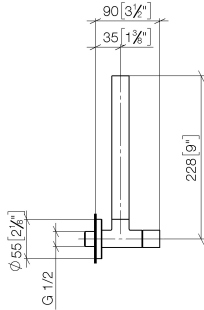

Angle valve - Chrome

22 901 979

- rosette Ø 55 mm
- hose covering 200mm, for shortening
- WRAS 2205004

	Chrome	22 901 979-00
	Brushed Platinum	22 901 979-06
	Platinum	22 901 979-08
	Durabress (23kt Gold)	22 901 979-09
	Dark Chrome	22 901 979-19
	Brushed Durabress (23kt Gold)	22 901 979-28
	Matte Black	22 901 979-33
	Brushed Champagne (22kt Gold)	22 901 979-46
	Champagne (22kt Gold)	22 901 979-47
	Brushed Chrome	22 901 979-93
	Brushed Dark Platinum	22 901 979-99

Angle valve - Chrome

22 901 979

mm [inches]

Flow rate chart

Codes & Standards

Scottish Water
Byelaws

UK Water Supply
Regulations

Angle valve - Chrome

22 901 979

Certificates

WRAS_2205

Angle valve - Chrome

22 901 979

Product version up to 5/27/2021

Product version from 5/27/2021

Parts for other finishes can be found here: [Brushed](#)
[Platinum](#)

Angle valve - Chrome

22 901 979

Spare parts list

Product version up to 5/27/2021

Product version from 5/27/2021

No.	Item Number	Name	Quantity used	Delivery time
	09 28 22 020-00	pipe	6	10