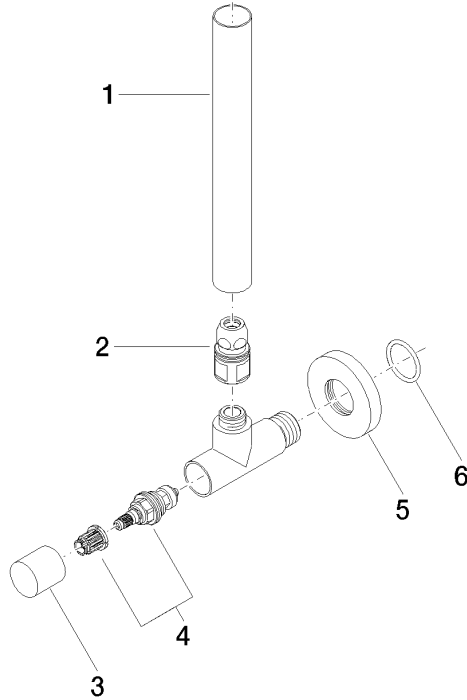

Angle valve - Chrome

22 901 979

- rosette Ø 55 mm
- hose covering 200mm, for shortening
- WRAS 2205004

	Chrome	22 901 979-00
	Brushed Platinum	22 901 979-06
	Platinum	22 901 979-08
	Durabress (23kt Gold)	22 901 979-09
	Dark Chrome	22 901 979-19
	Brushed Durabress (23kt Gold)	22 901 979-28
	Matte Black	22 901 979-33
	Brushed Champagne (22kt Gold)	22 901 979-46
	Champagne (22kt Gold)	22 901 979-47
	Brushed Chrome	22 901 979-93
	Brushed Dark Platinum	22 901 979-99

Angle valve - Chrome

22 901 979

mm [inches]

Flow rate chart

Codes & Standards

Scottish Water
Byelaws

UK Water Supply
Regulations

Angle valve - Chrome

22 901 979

Certificates

WRAS_2205

Angle valve - Chrome

22 901 979

Product version up to 5/27/2021

Product version from 5/27/2021

Parts for other finishes can be found here: [Brushed](#)
[Platinum](#)

Angle valve - Chrome

22 901 979

Spare parts list

Product version up to 5/27/2021

Product version from 5/27/2021

No.	Item Number	Name	Quantity used	Delivery time
	09 28 22 020-00	pipe	6	10