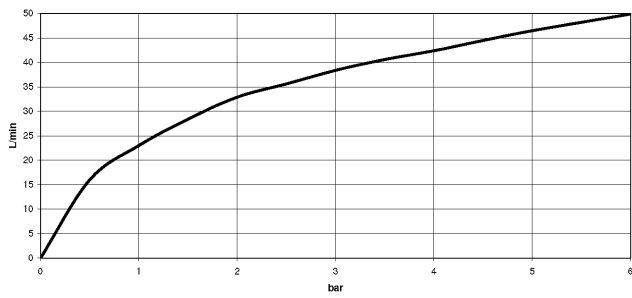

Angle valve - Chrome

22 901 979

- rosette Ø 55 mm
- hose covering 200mm, for shortening
- WRAS 2205004

	Chrome	22 901 979-00
	Brushed Platinum	22 901 979-06
	Platinum	22 901 979-08
	Durabress (23kt Gold)	22 901 979-09
	Dark Chrome	22 901 979-19
	Brushed Durabress (23kt Gold)	22 901 979-28
	Matte Black	22 901 979-33
	Brushed Champagne (22kt Gold)	22 901 979-46
	Champagne (22kt Gold)	22 901 979-47
	Brushed Chrome	22 901 979-93
	Brushed Dark Platinum	22 901 979-99

Angle valve - Chrome

22 901 979

mm [inches]

Flow rate chart

Codes & Standards

Scottish Water
Byelaws

UK Water Supply
Regulations

Angle valve - Chrome