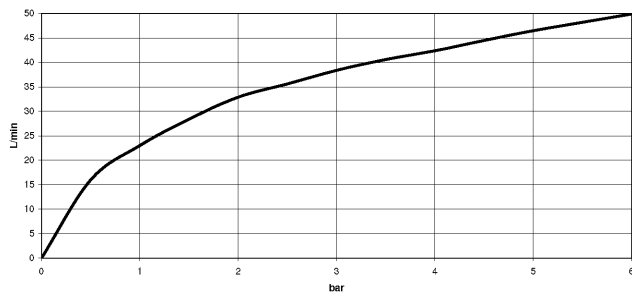

## Angle valve - Brushed Platinum

---

22 901 979

mm [inches]

### Flow rate chart

---