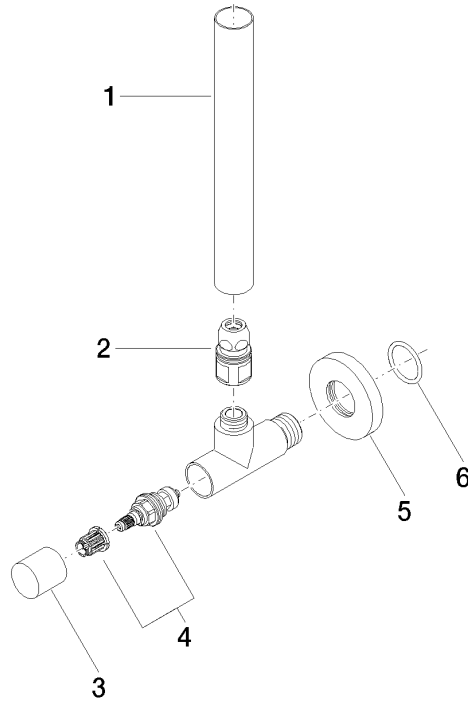

## Angle valve - Brushed Platinum

22 901 979

- rosette Ø 55 mm
- hose covering 200mm, for shortening
- WRAS 2205004

	Brushed Platinum	22 901 979-06
	Chrome	22 901 979-00
	Platinum	22 901 979-08
	Durabress (23kt Gold)	22 901 979-09
	Dark Chrome	22 901 979-19
	Brushed Durabress (23kt Gold)	22 901 979-28
	Matte Black	22 901 979-33
	Brushed Champagne (22kt Gold)	22 901 979-46
	Champagne (22kt Gold)	22 901 979-47
	Brushed Chrome	22 901 979-93
	Brushed Dark Platinum	22 901 979-99

## Angle valve - Brushed Platinum

---

22 901 979

mm [inches]

## Angle valve - Brushed Platinum

22 901 979

Parts for other finishes can be found here: [Chrome](#)

### Spare parts list

No.	Item Number	Name	Quantity used	Delivery time
1	09 28 22 020-06	pipe	1	10
2	90 24 03 276 00 90	conversion kit	1	2
3	09 20 22 001-06	handle	1	10
4	90 90 03 006 00 90	top	1	2
5	09 27 22 015-06	rosette	1	10
6	09 14 10 093 90	seal	1	2