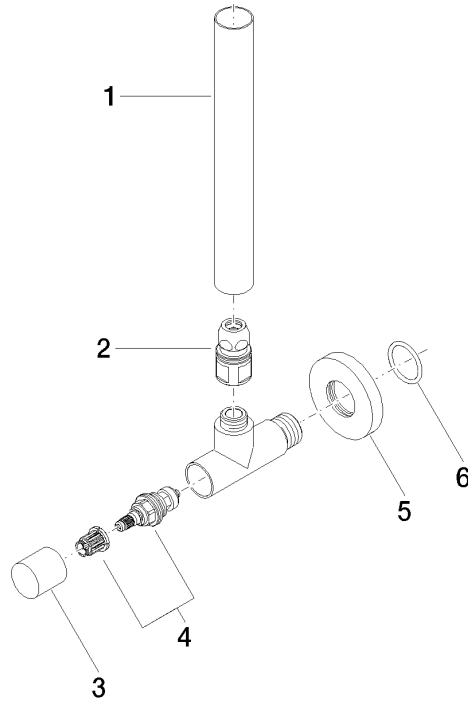

Angle valve - Platinum

22 901 979

- rosette Ø 55 mm
- hose covering 200mm, for shortening
- WRAS 2205004

	Platinum	22 901 979-08
	Chrome	22 901 979-00
	Brushed Platinum	22 901 979-06
	Durabress (23kt Gold)	22 901 979-09
	Dark Chrome	22 901 979-19
	Brushed Durabress (23kt Gold)	22 901 979-28
	Matte Black	22 901 979-33
	Brushed Champagne (22kt Gold)	22 901 979-46
	Champagne (22kt Gold)	22 901 979-47
	Brushed Chrome	22 901 979-93
	Brushed Dark Platinum	22 901 979-99

Angle valve - Platinum

22 901 979

mm [inches]

Flow rate chart

Certificates

WRAS_2205004.

Angle valve - Platinum

22 901 979

Parts for other finishes can be found here: [Chrome](#)

Spare parts list

No.	Item Number	Name	Quantity used	Delivery time
1	09 28 22 020-08	pipe	1	40
2	90 24 03 276 00 90	conversion kit	1	2
3	09 20 22 001-08	handle	1	40
4	90 90 03 006 00 90	top	1	2
5	09 27 22 015-08	rosette	1	40
6	09 14 10 093 90	seal	1	2