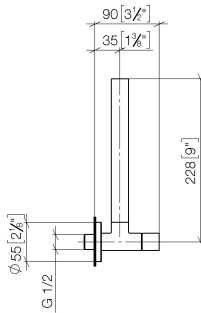

Angle valve - Platinum

22 901 979

- rosette Ø 55 mm
- hose covering 200mm, for shortening
- WRAS 2205004

	Platinum	22 901 979-08
	Chrome	22 901 979-00
	Brushed Platinum	22 901 979-06
	Durabress (23kt Gold)	22 901 979-09
	Dark Chrome	22 901 979-19
	Brushed Durabress (23kt Gold)	22 901 979-28
	Matte Black	22 901 979-33
	Brushed Champagne (22kt Gold)	22 901 979-46
	Champagne (22kt Gold)	22 901 979-47
	Brushed Chrome	22 901 979-93
	Brushed Dark Platinum	22 901 979-99

Angle valve - Platinum

22 901 979

mm [inches]

Flow rate chart

Certificates

WRAS_2205004.

Angle valve - Platinum

22 901 979

Parts for other finishes can be found here: [Chrome](#)

Spare parts list

No.	Item Number	Name	Quantity used	Delivery time
1	09 28 22 020-08	pipe	1	40
2	90 24 03 276 00 90	conversion kit	1	2
3	09 20 22 001-08	handle	1	40
4	90 90 03 006 00 90	top	1	2
5	09 27 22 015-08	rosette	1	40
6	09 14 10 093 90	seal	1	2