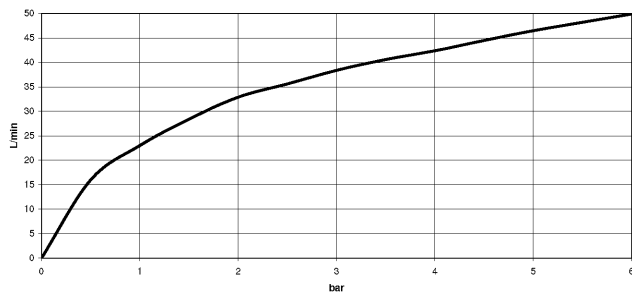

Angle valve - Platinum

22 901 979

- rosette Ø 55 mm
- hose covering 200mm, for shortening
- WRAS 2205004

	Platinum	22 901 979-08
	Chrome	22 901 979-00
	Brushed Platinum	22 901 979-06
	Durabress (23kt Gold)	22 901 979-09
	Dark Chrome	22 901 979-19
	Brushed Durabress (23kt Gold)	22 901 979-28
	Matte Black	22 901 979-33
	Brushed Champagne (22kt Gold)	22 901 979-46
	Champagne (22kt Gold)	22 901 979-47
	Brushed Chrome	22 901 979-93
	Brushed Dark Platinum	22 901 979-99

Angle valve - Platinum

22 901 979

mm [inches]

Flow rate chart

Certificates

WRAS_2205004.

Angle valve - Platinum

22 901 979