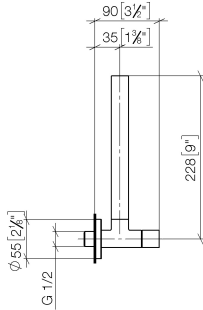

Angle valve - Durabronze (23kt Gold)

22 901 979

- rosette Ø 55 mm
- hose covering 200mm, for shortening
- WRAS 2205004

	Durabronze (23kt Gold)	22 901 979-09
	Chrome	22 901 979-00
	Brushed Platinum	22 901 979-06
	Platinum	22 901 979-08
	Dark Chrome	22 901 979-19
	Brushed Durabronze (23kt Gold)	22 901 979-28
	Matte Black	22 901 979-33
	Brushed Champagne (22kt Gold)	22 901 979-46
	Champagne (22kt Gold)	22 901 979-47
	Brushed Chrome	22 901 979-93
	Brushed Dark Platinum	22 901 979-99

Angle valve - Durabronze (23kt Gold)

22 901 979

mm [inches]

Flow rate chart

Certificates

WRAS_2205004.

Angle valve - Durabronz (23kt Gold)

22 901 979