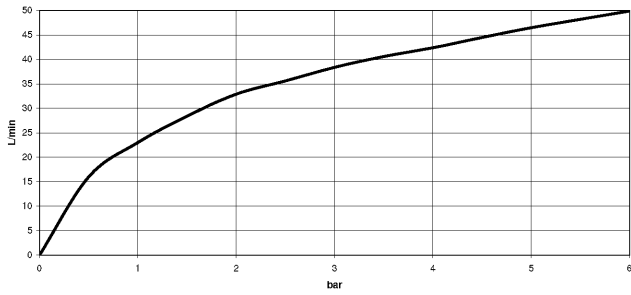

Angle valve - Durabronze (23kt Gold)

22 901 979

- rosette Ø 55 mm
- hose covering 200mm, for shortening
- WRAS 2205004

	Durabronze (23kt Gold)	22 901 979-09
	Chrome	22 901 979-00
	Brushed Platinum	22 901 979-06
	Platinum	22 901 979-08
	Dark Chrome	22 901 979-19
	Brushed Durabronze (23kt Gold)	22 901 979-28
	Matte Black	22 901 979-33
	Brushed Champagne (22kt Gold)	22 901 979-46
	Champagne (22kt Gold)	22 901 979-47
	Brushed Chrome	22 901 979-93
	Brushed Dark Platinum	22 901 979-99

Angle valve - Durabronze (23kt Gold)

22 901 979

mm [inches]

Flow rate chart

Certificates

WRAS_2205004.

Angle valve - Durabronz (23kt Gold)

22 901 979