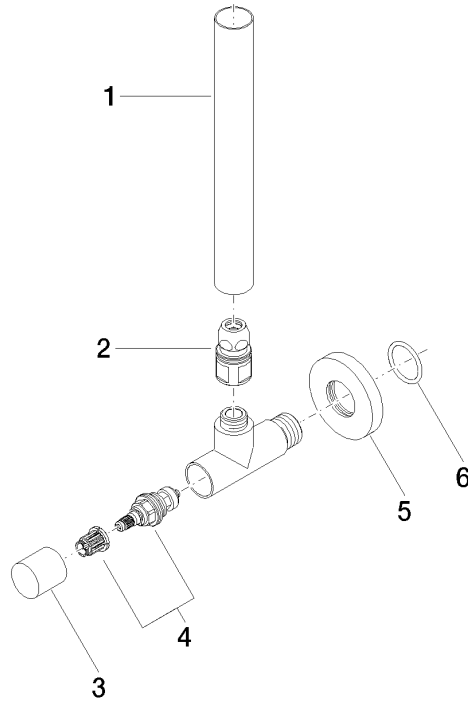

Angle valve - Durabronze (23kt Gold)

22 901 979

- rosette Ø 55 mm
- hose covering 200mm, for shortening
- WRAS 2205004

	Durabronze (23kt Gold)	22 901 979-09
	Chrome	22 901 979-00
	Brushed Platinum	22 901 979-06
	Platinum	22 901 979-08
	Dark Chrome	22 901 979-19
	Brushed Durabronze (23kt Gold)	22 901 979-28
	Matte Black	22 901 979-33
	Brushed Champagne (22kt Gold)	22 901 979-46
	Champagne (22kt Gold)	22 901 979-47
	Brushed Chrome	22 901 979-93
	Brushed Dark Platinum	22 901 979-99

Angle valve - Durabronze (23kt Gold)

22 901 979

mm [inches]

Flow rate chart

Certificates

WRAS_2205004.

Angle valve - Durabronz (23kt Gold)

22 901 979

Parts for other
finishes can be found
here: [Chrome](#)

Spare parts list

No.	Item Number	Name	Quantity used	Delivery time
1	09 28 22 020-09	pipe	1	40
2	90 24 03 276 00 90	conversion kit	1	2
3	09 20 22 001-09	handle	1	40
4	90 90 03 006 00 90	top	1	2
5	09 27 22 015-09	rosette	1	40
6	09 14 10 093 90	seal	1	2