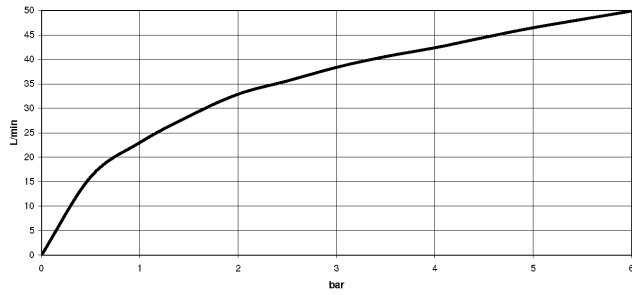

Angle valve - Brushed Durabron (23kt Gold)

22 901 979

- rosette Ø 55 mm
- hose covering 200mm, for shortening
- WRAS 2205004

	Brushed Durabron (23kt Gold)	22 901 979-28
	Chrome	22 901 979-00
	Brushed Platinum	22 901 979-06
	Platinum	22 901 979-08
	Durabron (23kt Gold)	22 901 979-09
	Dark Chrome	22 901 979-19
	Matte Black	22 901 979-33
	Brushed Champagne (22kt Gold)	22 901 979-46
	Champagne (22kt Gold)	22 901 979-47
	Brushed Chrome	22 901 979-93
	Brushed Dark Platinum	22 901 979-99

Angle valve - Brushed Durabronz (23kt Gold)

22 901 979

mm [inches]

Flow rate chart

Certificates

WRAS_2205004.

Angle valve - Brushed Durabronz (23kt Gold)

22 901 979