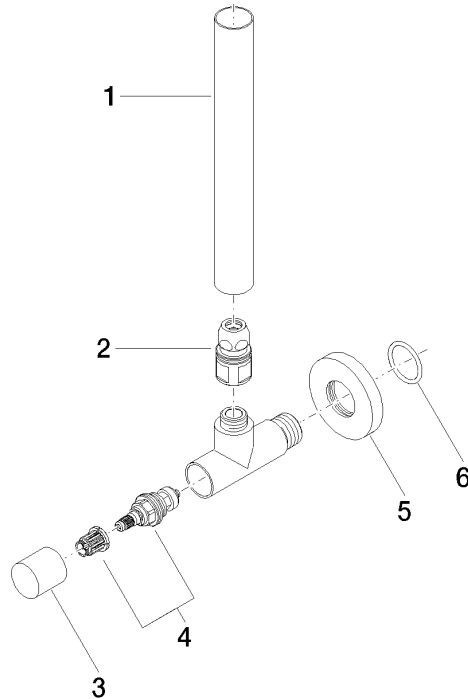

Angle valve - Brushed Durabron (23kt Gold)

22 901 979

- rosette Ø 55 mm
- hose covering 200mm, for shortening
- WRAS 2205004

	Brushed Durabron (23kt Gold)	22 901 979-28
	Chrome	22 901 979-00
	Brushed Platinum	22 901 979-06
	Platinum	22 901 979-08
	Durabron (23kt Gold)	22 901 979-09
	Dark Chrome	22 901 979-19
	Matte Black	22 901 979-33
	Brushed Champagne (22kt Gold)	22 901 979-46
	Champagne (22kt Gold)	22 901 979-47
	Brushed Chrome	22 901 979-93
	Brushed Dark Platinum	22 901 979-99

Angle valve - Brushed Durabronz (23kt Gold)

22 901 979

mm [inches]

Flow rate chart

Certificates

WRAS_2205004.

Angle valve - Brushed Durabronz (23kt Gold)

22 901 979

Parts for other
finishes can be found
here: [Chrome](#)

Spare parts list

No.	Item Number	Name	Quantity used	Delivery time
1	09 28 22 020-28	pipe	1	20
2	90 24 03 276 00 90	conversion kit	1	2
3	09 20 22 001-28	handle	1	20
4	90 90 03 006 00 90	top	1	2
5	09 27 22 015-28	rosette	1	20
6	09 14 10 093 90	seal	1	2