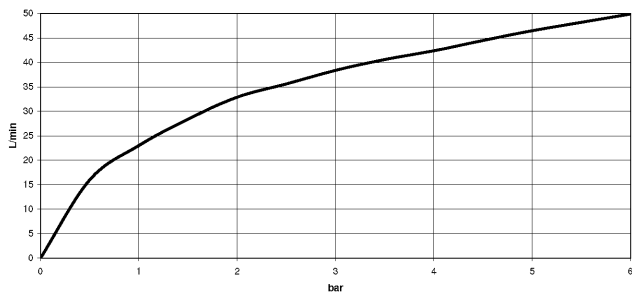

Angle valve - Matte Black

22 901 979

- rosette Ø 55 mm
- hose covering 200mm, for shortening
- WRAS 2205004

	Matte Black	22 901 979-33
	Chrome	22 901 979-00
	Brushed Platinum	22 901 979-06
	Platinum	22 901 979-08
	Durabress (23kt Gold)	22 901 979-09
	Dark Chrome	22 901 979-19
	Brushed Durabress (23kt Gold)	22 901 979-28
	Brushed Champagne (22kt Gold)	22 901 979-46
	Champagne (22kt Gold)	22 901 979-47
	Brushed Chrome	22 901 979-93
	Brushed Dark Platinum	22 901 979-99

Angle valve - Matte Black

22 901 979

mm [inches]

Flow rate chart

Codes & Standards

Scottish Water
Byelaws

UK Water Supply
Regulations

Angle valve - Matte Black