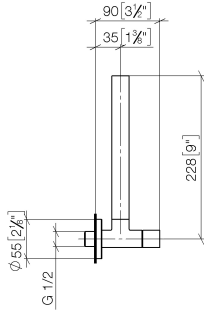

Angle valve - Matte Black

22 901 979

- rosette Ø 55 mm
- hose covering 200mm, for shortening
- WRAS 2205004

	Matte Black	22 901 979-33
	Chrome	22 901 979-00
	Brushed Platinum	22 901 979-06
	Platinum	22 901 979-08
	Durabress (23kt Gold)	22 901 979-09
	Dark Chrome	22 901 979-19
	Brushed Durabress (23kt Gold)	22 901 979-28
	Brushed Champagne (22kt Gold)	22 901 979-46
	Champagne (22kt Gold)	22 901 979-47
	Brushed Chrome	22 901 979-93
	Brushed Dark Platinum	22 901 979-99

Angle valve - Matte Black

22 901 979

mm [inches]

Flow rate chart

Codes & Standards

Scottish Water
Byelaws

UK Water Supply
Regulations

Angle valve - Matte Black

22 901 979

Certificates

WRAS_2205

Angle valve - Matte Black

22 901 979

Product version up to 5/27/2021

Product version from 5/27/2021

Parts for other finishes can be found here: [Chrome](#)

Angle valve - Matte Black

22 901 979

Spare parts list

Product version up to 5/27/2021

Product version from 5/27/2021

No.	Item Number	Name	Quantity used	Delivery time
	09 28 22 020-33	pipe	6	30