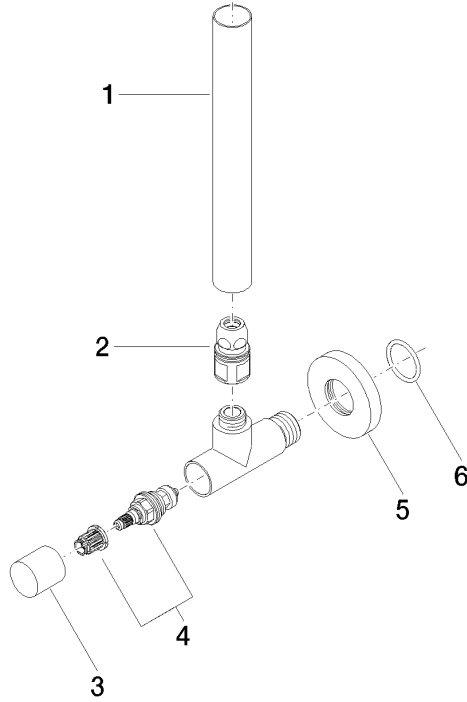

Angle valve - Matte Black

22 901 979

- rosette Ø 55 mm
- hose covering 200mm, for shortening
- WRAS 2205004

	Matte Black	22 901 979-33
	Chrome	22 901 979-00
	Brushed Platinum	22 901 979-06
	Platinum	22 901 979-08
	Durabress (23kt Gold)	22 901 979-09
	Dark Chrome	22 901 979-19
	Brushed Durabress (23kt Gold)	22 901 979-28
	Brushed Champagne (22kt Gold)	22 901 979-46
	Champagne (22kt Gold)	22 901 979-47
	Brushed Chrome	22 901 979-93
	Brushed Dark Platinum	22 901 979-99

Angle valve - Matte Black

22 901 979

mm [inches]

Flow rate chart

Codes & Standards

Scottish Water
Byelaws

UK Water Supply
Regulations

Angle valve - Matte Black

22 901 979

Certificates

WRAS_2205

Angle valve - Matte Black

22 901 979

Product version up to 5/27/2021

Product version from 5/27/2021

Parts for other finishes can be found here: [Chrome](#)

Angle valve - Matte Black

22 901 979

Spare parts list

Product version up to 5/27/2021

Product version from 5/27/2021

No.	Item Number	Name	Quantity used	Delivery time
	09 28 22 020-33	pipe	6	30