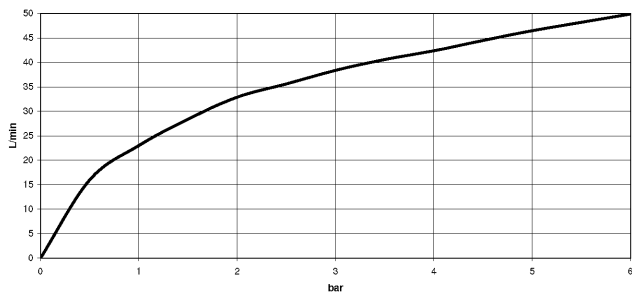

Angle valve - Champagne (22kt Gold)

22 901 979

- rosette Ø 55 mm
- hose covering 200mm, for shortening
- WRAS 2205004

	Champagne (22kt Gold)	22 901 979-47
	Chrome	22 901 979-00
	Brushed Platinum	22 901 979-06
	Platinum	22 901 979-08
	Durabress (23kt Gold)	22 901 979-09
	Dark Chrome	22 901 979-19
	Brushed Durabress (23kt Gold)	22 901 979-28
	Matte Black	22 901 979-33
	Brushed Champagne (22kt Gold)	22 901 979-46
	Brushed Chrome	22 901 979-93
	Brushed Dark Platinum	22 901 979-99

Angle valve - Champagne (22kt Gold)

22 901 979

mm [inches]

Flow rate chart

Angle valve - Champagne (22kt Gold)

22 901 979

Product version up to 5/27/2021

Product version from 5/27/2021