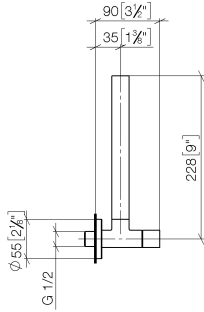

Angle valve - Champagne (22kt Gold)

22 901 979

- rosette Ø 55 mm
- hose covering 200mm, for shortening
- WRAS 2205004

	Champagne (22kt Gold)	22 901 979-47
	Chrome	22 901 979-00
	Brushed Platinum	22 901 979-06
	Platinum	22 901 979-08
	Durabress (23kt Gold)	22 901 979-09
	Dark Chrome	22 901 979-19
	Brushed Durabress (23kt Gold)	22 901 979-28
	Matte Black	22 901 979-33
	Brushed Champagne (22kt Gold)	22 901 979-46
	Brushed Chrome	22 901 979-93
	Brushed Dark Platinum	22 901 979-99

Angle valve - Champagne (22kt Gold)

22 901 979

mm [inches]

Flow rate chart

Angle valve - Champagne (22kt Gold)

22 901 979

Product version up to 5/27/2021

Product version from 5/27/2021

Parts for other finishes can be found here: [Chrome](#)

Angle valve - Champagne (22kt Gold)

22 901 979

Spare parts list

Product version up to 5/27/2021

Product version from 5/27/2021

No.	Item Number	Name	Quantity used	Delivery time
	09 28 22 020-47	pipe	6	30