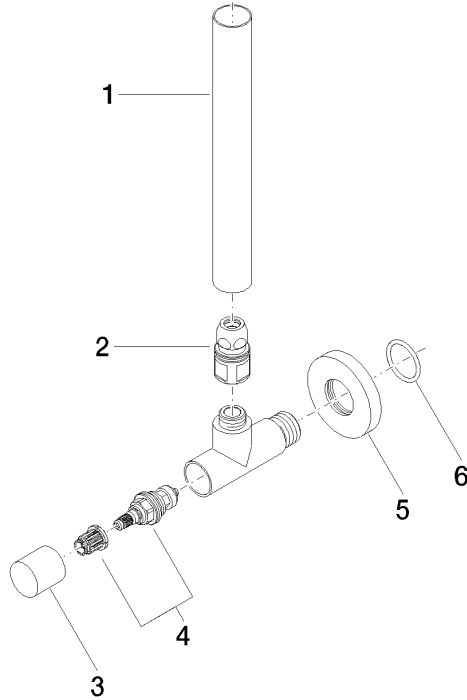

Angle valve - Champagne (22kt Gold)

22 901 979

- rosette Ø 55 mm
- hose covering 200mm, for shortening
- WRAS 2205004

	Champagne (22kt Gold)	22 901 979-47
	Chrome	22 901 979-00
	Brushed Platinum	22 901 979-06
	Platinum	22 901 979-08
	Durabress (23kt Gold)	22 901 979-09
	Dark Chrome	22 901 979-19
	Brushed Durabress (23kt Gold)	22 901 979-28
	Matte Black	22 901 979-33
	Brushed Champagne (22kt Gold)	22 901 979-46
	Brushed Chrome	22 901 979-93
	Brushed Dark Platinum	22 901 979-99

Angle valve - Champagne (22kt Gold)

22 901 979

mm [inches]

Flow rate chart

Angle valve - Champagne (22kt Gold)

22 901 979

Product version up to 5/27/2021

Product version from 5/27/2021

Parts for other finishes can be found here: [Chrome](#)

Angle valve - Champagne (22kt Gold)

22 901 979

Spare parts list

Product version up to 5/27/2021

Product version from 5/27/2021

No.	Item Number	Name	Quantity used	Delivery time
	09 28 22 020-47	pipe	6	30