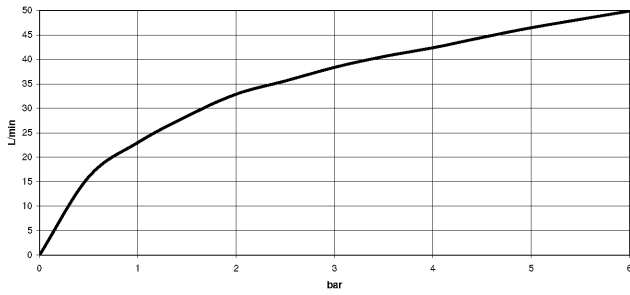

## Angle valve - Brushed Chrome

---

22 901 979

mm [inches]

### Flow rate chart

---