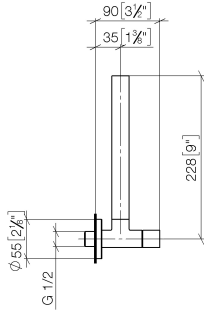

Angle valve - Brushed Dark Platinum

22 901 979

- rosette Ø 55 mm
- hose covering 200mm, for shortening
- WRAS 2205004

	Brushed Dark Platinum	22 901 979-99
	Chrome	22 901 979-00
	Brushed Platinum	22 901 979-06
	Platinum	22 901 979-08
	Durabass (23kt Gold)	22 901 979-09
	Dark Chrome	22 901 979-19
	Brushed Durabass (23kt Gold)	22 901 979-28
	Matte Black	22 901 979-33
	Brushed Champagne (22kt Gold)	22 901 979-46
	Champagne (22kt Gold)	22 901 979-47
	Brushed Chrome	22 901 979-93

Angle valve - Brushed Dark Platinum

22 901 979

mm [inches]

Flow rate chart

Codes & Standards

Scottish Water
Byelaws

UK Water Supply
Regulations

Angle valve - Brushed Dark Platinum

22 901 979

Certificates

WRAS_2205

Angle valve - Brushed Dark Platinum

22 901 979

Product version up to 5/27/2021

Product version from 5/27/2021

Parts for other finishes can be found here: [Chrome](#)

Angle valve - Brushed Dark Platinum

22 901 979

Spare parts list

Product version up to 5/27/2021

Product version from 5/27/2021

No.	Item Number	Name	Quantity used	Delivery time
	09 28 22 020-99	pipe	6	30