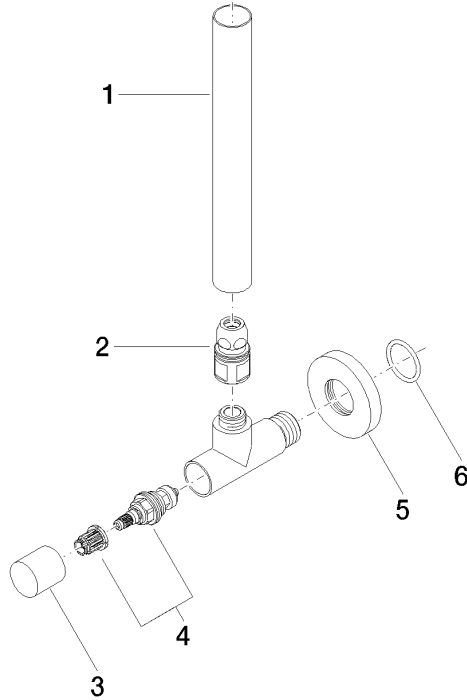

Angle valve - Brushed Dark Platinum

22 901 979

- rosette Ø 55 mm
- hose covering 200mm, for shortening
- WRAS 2205004

	Brushed Dark Platinum	22 901 979-99
	Chrome	22 901 979-00
	Brushed Platinum	22 901 979-06
	Platinum	22 901 979-08
	Durabass (23kt Gold)	22 901 979-09
	Dark Chrome	22 901 979-19
	Brushed Durabass (23kt Gold)	22 901 979-28
	Matte Black	22 901 979-33
	Brushed Champagne (22kt Gold)	22 901 979-46
	Champagne (22kt Gold)	22 901 979-47
	Brushed Chrome	22 901 979-93

Angle valve - Brushed Dark Platinum

22 901 979

mm [inches]

Flow rate chart

Codes & Standards

Scottish Water
Byelaws

UK Water Supply
Regulations

Angle valve - Brushed Dark Platinum

22 901 979

Certificates

WRAS_2205

Angle valve - Brushed Dark Platinum

22 901 979

Product version up to 5/27/2021

Product version from 5/27/2021

Parts for other finishes can be found here: [Chrome](#)

Angle valve - Brushed Dark Platinum

22 901 979

Spare parts list

Product version up to 5/27/2021

Product version from 5/27/2021

No.	Item Number	Name	Quantity used	Delivery time
	09 28 22 020-99	pipe	6	30