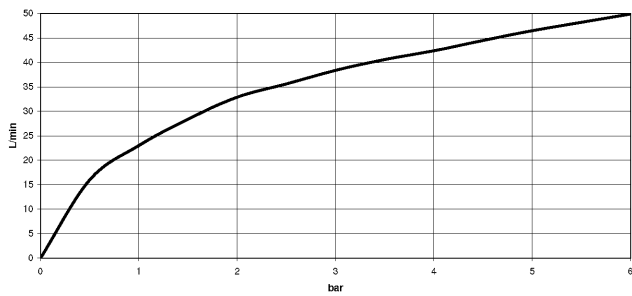

Angle valve - Brushed Dark Platinum

22 901 979

- rosette Ø 55 mm
- hose covering 200mm, for shortening
- WRAS 2205004

	Brushed Dark Platinum	22 901 979-99
	Chrome	22 901 979-00
	Brushed Platinum	22 901 979-06
	Platinum	22 901 979-08
	Durabass (23kt Gold)	22 901 979-09
	Dark Chrome	22 901 979-19
	Brushed Durabass (23kt Gold)	22 901 979-28
	Matte Black	22 901 979-33
	Brushed Champagne (22kt Gold)	22 901 979-46
	Champagne (22kt Gold)	22 901 979-47
	Brushed Chrome	22 901 979-93

Angle valve - Brushed Dark Platinum

22 901 979

mm [inches]

Flow rate chart

Codes & Standards

Scottish Water
Byelaws

UK Water Supply
Regulations

Angle valve - Brushed Dark Platinum