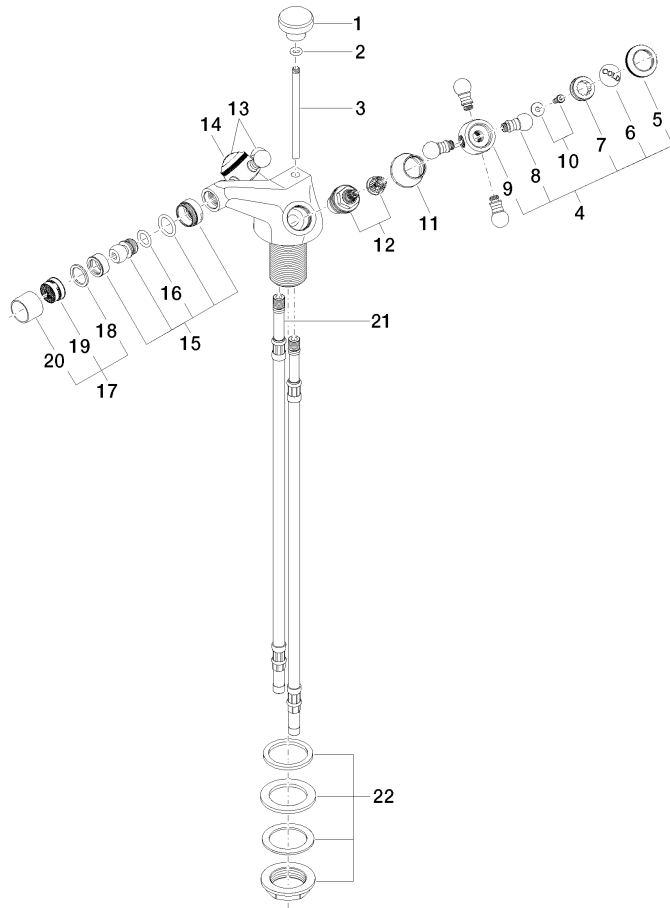

**MADISON Single-hole bidet mixer with pop-up waste - Brushed Durabronss (23kt Gold)**

MADISON

24 510 360

- 125mm projection
- ball-joint pivotable through 15°
- circular, air-enriched flow
- height of mixer 88 mm
- height up to aerator 78 mm
- hole diameter 35 mm
- 2x screw-in M 10 x 1 pressure hose, leak-tested
- max. flow 7 l/min
- WRAS 2310005

	Brushed Durabronss (23kt Gold)	24 510 360-28
	Chrome	24 510 360-00
	Brushed Platinum	24 510 360-06
	Platinum	24 510 360-08
	Durabronss (23kt Gold)	24 510 360-09
	Brushed Dark Platinum	24 510 360-99

24 510 360  
mm [inches]

**Flow rate chart**

**Certificates**

WRAS\_2310005.

**MADISON Single-hole bidet mixer with pop-up waste - Brushed Durabronz  
(23kt Gold)**

MADISON

24 510 360

Parts for other  
finishes can be found  
here: [Chrome](#)

23 ———— Abteilnummer 04.11.01.001.00-#