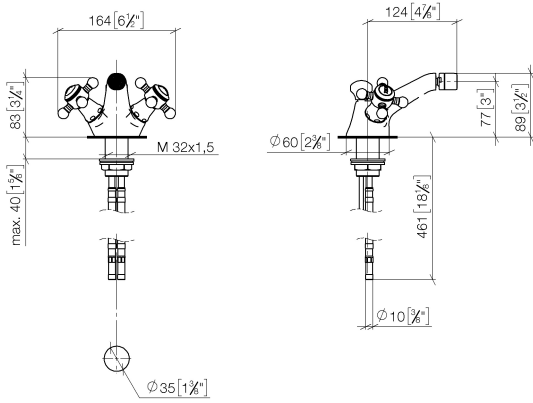

**MADISON Single-hole bidet mixer with pop-up waste - Brushed Durabronss (23kt Gold)**

MADISON

24 510 360

- 125mm projection
- ball-joint pivotable through 15°
- circular, air-enriched flow
- height of mixer 88 mm
- height up to aerator 78 mm
- hole diameter 35 mm
- 2x screw-in M 10 x 1 pressure hose, leak-tested
- max. flow 7 l/min
- WRAS 2310005

	Brushed Durabronss (23kt Gold)	24 510 360-28
	Chrome	24 510 360-00
	Brushed Platinum	24 510 360-06
	Platinum	24 510 360-08
	Durabronss (23kt Gold)	24 510 360-09
	Brushed Dark Platinum	24 510 360-99

24 510 360  
mm [inches]

**Flow rate chart**

**Certificates**

WRAS\_2310005.

**MADISON Single-hole bidet mixer with pop-up waste - Brushed Durabronz  
(23kt Gold)**

MADISON

24 510 360

Parts for other  
finishes can be found  
here: [Chrome](#)

23 ———— Abteilnummer 04.11.01.001.00-#