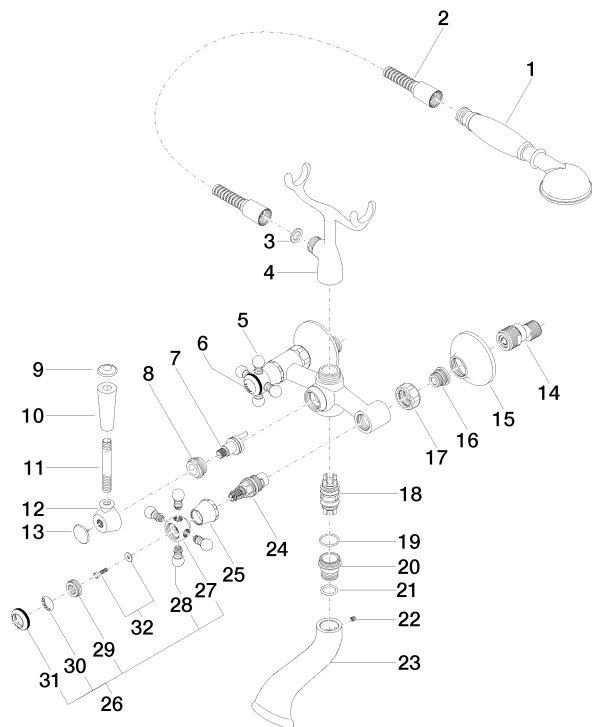

25 023 360
mm [inches]

Flow rate chart

Certificates

WRAS_1512014. Belgaqua_21-378-
27_2.

**MADISON Bath mixer for wall mounting with hand shower set - Brushed
Platinum**

MADISON

25 023 360
Parts for other
finishes can be found
here: [Chrome](#)

MADISON Bath mixer for wall mounting with hand shower set - Brushed Platinum

MADISON

25 023 360

Spare parts list

No.	Item Number	Name	Quantity used	Delivery time
1	28 002 970-06	MADISON Metal hand shower with porcelain insert (white) - Brushed Platinum	1	10
2	28 104 970-06	Metal shower hose 1/2" x 1/2" x 1250 mm - Brushed Platinum	1	2
3	90 14 20 002 00 90	seal	1	2
4	04 17 20 010 00-06	holder	1	-
Spare part can no longer be ordered, please order the replacement item				
5	04 20 36 002 07-06	handle (hot)	1	10
6	09 26 01 011 90	accessories	1	2
7	90 15 01 001 00 90	diverter	1	2
8	09 23 10 007 90	nut	1	2
9	09 30 30 062-06	screw	1	10
10	11 170 370-06	MADISON Lever insert - Brushed Platinum	1	10
11	09 28 22 013 90	pipe	1	2
12	09 18 20 011-06	base	1	10
13	09 30 30 064-06	screw	1	10
14	04 11 04 030 00 90	connection	2	2
15	09 27 39 010-06	rosette	2	60
16	04 29 05 014 00 90	nipple	2	2
17	09 23 30 010-06	nut	2	10
18	90 21 10 010 00 90	insert	1	2
19	90 14 10 056 00 90	seal	1	2
20	09 24 03 123 20 90	nipple	1	2
21	09 14 10 022 90	seal	1	2
22	90 31 11 030 00 90	pin	1	2
23	09 11 06 033 20-06	spout	1	60
24	90 90 03 131 00 90	top	2	2
25	09 21 02 055-06	cover	2	10
26	04 20 36 002 06-06	handle (cold)	1	10
27	09 20 36 002-06	handle	2	10
28	09 20 36 004-06	handle	8	10
29	09 20 83 006 90	handle	2	2
30	09 26 01 010 90	accessories	1	2
31	09 20 36 005-06	handle	2	10
32	04 30 30 029 00 90	fixing set	2	2