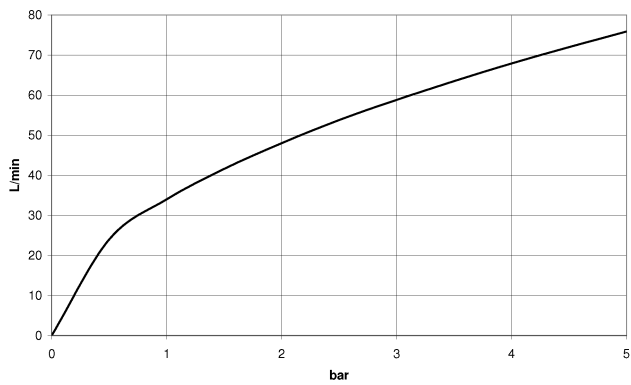

MADISON Bath mixer for wall mounting with hand shower set - Brushed Platinum

MADISON

25 023 360

- 160mm projection
- Hand shower: COMPACT RAIN, max. flow rate 9 l/min (at 3 bar)
- spout: rectangular normal flow
- wall bracket
- rotary diverter for bath/shower
- rosette Ø 70 mm
- 1/2" connection
- gauge 153 mm
- metal shower hose 1250mm with integrated anti-twist protection
- max. spout flow rate 26 l/min

Intrinsic protection against back flow.

	Brushed Platinum	25 023 360-06
	Chrome	25 023 360-00
	Platinum	25 023 360-08
	Durabass (23kt Gold)	25 023 360-09
	Brushed Durabass (23kt Gold)	25 023 360-28
	Brushed Dark Platinum	25 023 360-99

25 023 360
mm [inches]

Flow rate chart

Certificates

WRAS_1512014. Belgaqua_21-378-
27_2.

**MADISON Bath mixer for wall mounting with hand shower set - Brushed
Platinum**

MADISON

25 023 360
Parts for other
finishes can be found
here: [Chrome](#)