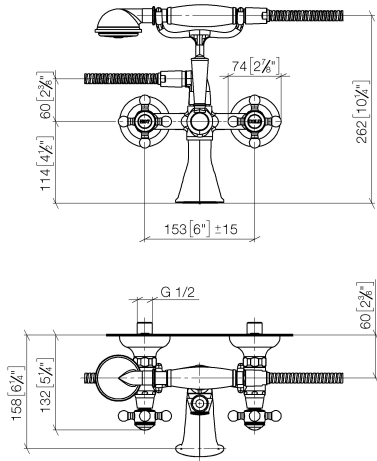

MADISON Bath mixer for wall mounting with hand shower set - Brushed Platinum

MADISON

25 023 360

- 160mm projection
- Hand shower: COMPACT RAIN, max. flow rate 9 l/min (at 3 bar)
- spout: rectangular normal flow
- wall bracket
- rotary diverter for bath/shower
- rosette Ø 70 mm
- 1/2" connection
- gauge 153 mm
- metal shower hose 1250mm with integrated anti-twist protection
- max. spout flow rate 26 l/min

25 023 360
mm [inches]

Flow rate chart

Certificates

WRAS_1512014. Belgaqua_21-378-
27_2.

**MADISON Bath mixer for wall mounting with hand shower set - Brushed
Platinum**

MADISON

25 023 360
Parts for other
finishes can be found
here: [Chrome](#)