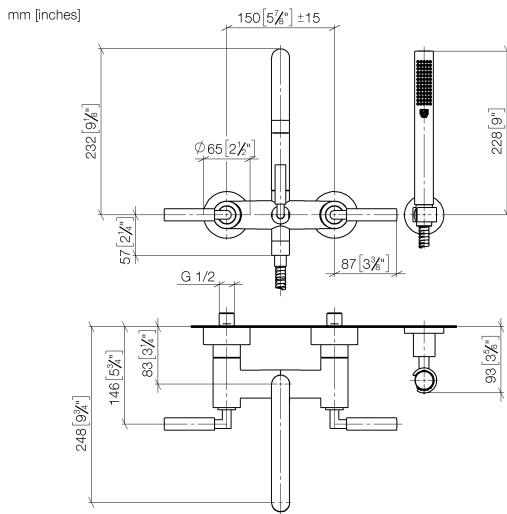

25 133 882

- spout: circular, air-enriched flow
- max. flow 22 l/min at 3 bar flow pressure
- Hand shower: COMPACT RAIN, max. flow rate 6.8 l/min (at 3 bar)
- complete hand shower set with anti-scale system
- 240mm projection
- rotary diverter for bath/shower
- slide-on rosettes Ø 65 mm
- rosette for shower holder Ø 50mm
- 1/2" connection
- gauge 150 mm - 15 mm
- metal shower hose 1250mm with integrated anti-twist protection

Intrinsic protection against back flow.

Stand pipes combination possible on request (x-TRA SERVICE).

	Brushed Platinum	25 133 882-06
	Chrome	25 133 882-00
	Platinum	25 133 882-08
	Dark Chrome	25 133 882-19
	Brushed Durabrass (23kt Gold)	25 133 882-28
	Matte Black	25 133 882-33
	Brushed Champagne (22kt Gold)	25 133 882-46
	Champagne (22kt Gold)	25 133 882-47
	Brushed Chrome	25 133 882-93
	Brushed Dark Platinum	25 133 882-99

25 133 882

Flow rate chart

Certificates

WRAS_2210004.

LGA_18933.

Belgaqua_21-026-27_4.

25 133 882

Parts for other finishes can be found here: [Chrome](#)

Spare parts list

No.	Item Number	Name	Quantity used	Delivery time
1	25 100 882-06	shower set	1	60
2	90 14 20 026 00 90	seal	1	2
3	28 050 892-06	TARA Wall bracket - Brushed Platinum	1	10
4	90 30 02 072 00-06	Metal shower hose 1/2" x 3/8" x 1250 mm - Brushed Platinum	1	10
5	28 019 979-06	Hand shower - Brushed Platinum	1	10