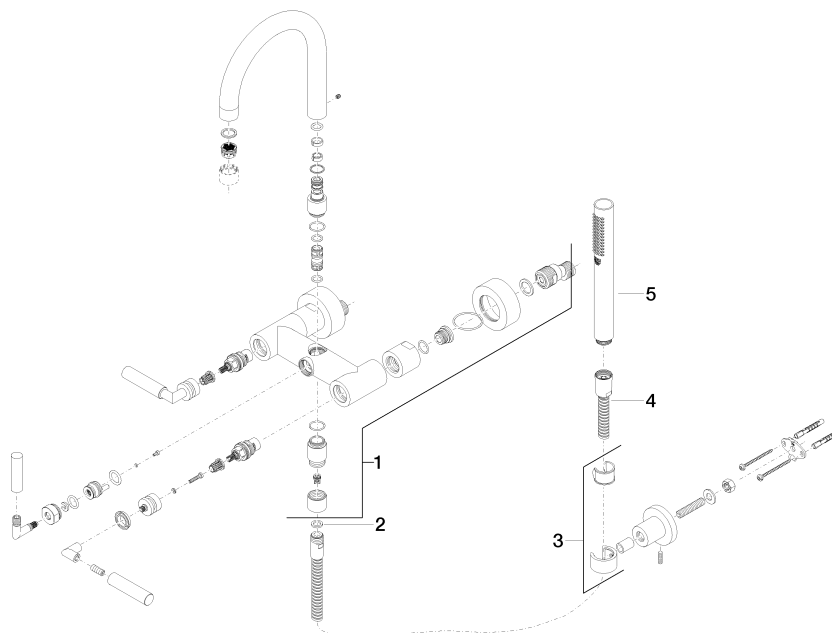

25 133 882

- spout: circular, air-enriched flow
- max. flow 22 l/min at 3 bar flow pressure
- Hand shower: COMPACT RAIN, max. flow rate 6.8 l/min (at 3 bar)
- complete hand shower set with anti-scale system
- 240mm projection
- rotary diverter for bath/shower
- slide-on rosettes Ø 65 mm
- rosette for shower holder Ø 50mm
- 1/2" connection
- gauge 150 mm - 15 mm
- metal shower hose 1250mm with integrated anti-twist protection

Intrinsic protection against back flow.

Stand pipes combination possible on request (x-TRA SERVICE).

	Brushed Platinum	25 133 882-06
	Chrome	25 133 882-00
	Platinum	25 133 882-08
	Dark Chrome	25 133 882-19
	Brushed Durabrass (23kt Gold)	25 133 882-28
	Matte Black	25 133 882-33
	Brushed Champagne (22kt Gold)	25 133 882-46
	Champagne (22kt Gold)	25 133 882-47
	Brushed Chrome	25 133 882-93
	Brushed Dark Platinum	25 133 882-99

25 133 882

Flow rate chart

Certificates

WRAS_2210004.

LGA_18933.

Belgaqua_21-026-27_4.

25 133 882

Parts for other finishes can be found here: [Chrome](#)

Spare parts list

No.	Item Number	Name	Quantity used	Delivery time
1	25 100 882-06	shower set	1	60
2	90 14 20 026 00 90	seal	1	2
3	28 050 892-06	TARA Wall bracket - Brushed Platinum	1	10
4	90 30 02 072 00-06	Metal shower hose 1/2" x 3/8" x 1250 mm - Brushed Platinum	1	10
5	28 019 979-06	Hand shower - Brushed Platinum	1	10