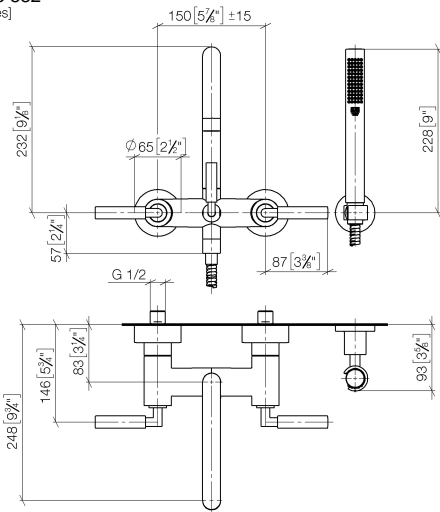

TARA Bath mixer for wall mounting with hand shower set - Brushed Champagne (22kt Gold)

TARA

25 133 882

- spout: circular, air-enriched flow
- max. flow 22 l/min at 3 bar flow pressure
- Hand shower: COMPACT RAIN, max. flow rate 6.8 l/min (at 3 bar)
- complete hand shower set with anti-scale system
- 240mm projection
- rotary diverter for bath/shower
- slide-on rosettes Ø 65 mm
- rosette for shower holder Ø 50mm
- 1/2" connection
- gauge 150 mm - 15 mm
- metal shower hose 1250mm with integrated anti-twist protection

**TARA Bath mixer for wall mounting with hand shower set - Brushed
Champagne (22kt Gold)**

TARA

25 133 882
mm [inches]

Flow rate chart

Certificates

WRAS_2210004.

TARA Bath mixer for wall mounting with hand shower set - Brushed
Champagne (22kt Gold)