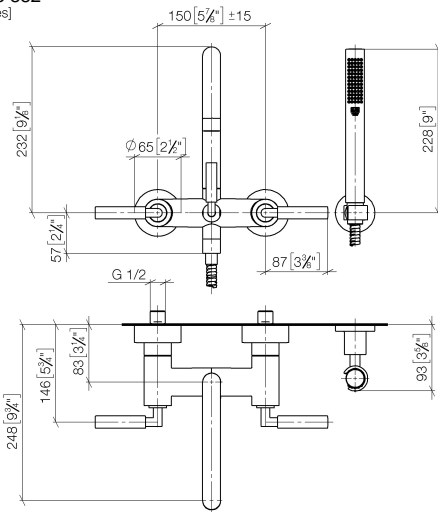

**TARA Bath mixer for wall mounting with hand shower set - Brushed Dark
Platinum**

TARA

25 133 882

- spout: circular, air-enriched flow
- max. flow 22 l/min at 3 bar flow pressure
- Hand shower: COMPACT RAIN, max. flow rate 6.8 l/min (at 3 bar)
- complete hand shower set with anti-scale system
- 240mm projection
- rotary diverter for bath/shower
- slide-on rosettes Ø 65 mm
- rosette for shower holder Ø 50mm
- 1/2" connection
- gauge 150 mm - 15 mm
- metal shower hose 1250mm with integrated anti-twist protection

Intrinsic protection against back flow.

Stand pipes combination possible on request (x-TRA SERVICE).

| | | |
|--|--------------------------------|---------------|
|  | Brushed Dark Platinum | 25 133 882-99 |
|  | Chrome | 25 133 882-00 |
|  | Brushed Platinum | 25 133 882-06 |
|  | Platinum | 25 133 882-08 |
|  | Dark Chrome | 25 133 882-19 |
|  | Brushed Durabronze (23kt Gold) | 25 133 882-28 |
|  | Matte Black | 25 133 882-33 |
|  | Brushed Champagne (22kt Gold) | 25 133 882-46 |
|  | Champagne (22kt Gold) | 25 133 882-47 |
|  | Brushed Chrome | 25 133 882-93 |

25 133 882
mm [inches]

Flow rate chart

Certificates

WRAS_2210004. LGA_18933. Belgaqua_21-026-27_4.

25 133 882
Parts for other
finishes can be found
here: [Chrome](#)

Spare parts list

| No. | Item Number | Name | Quantity used | Delivery time |
|--|--------------------|---|---------------|---------------|
| 1 | 25 100 882-99 | shower set | 1 | - |
| Spare part can no longer be ordered, please order the replacement item | | | | |
| 2 | 90 14 20 026 00 90 | seal | 1 | 2 |
| 3 | 28 050 892-99 | TARA Wall bracket - Brushed Dark Platinum | 1 | 30 |
| 4 | 90 30 02 072 00-99 | Metal shower hose 1/2" x 3/8" x 1250 mm - Brushed Dark Platinum | 1 | 30 |
| 5 | 28 019 979-99 | Hand shower - Brushed Dark Platinum | 1 | 30 |