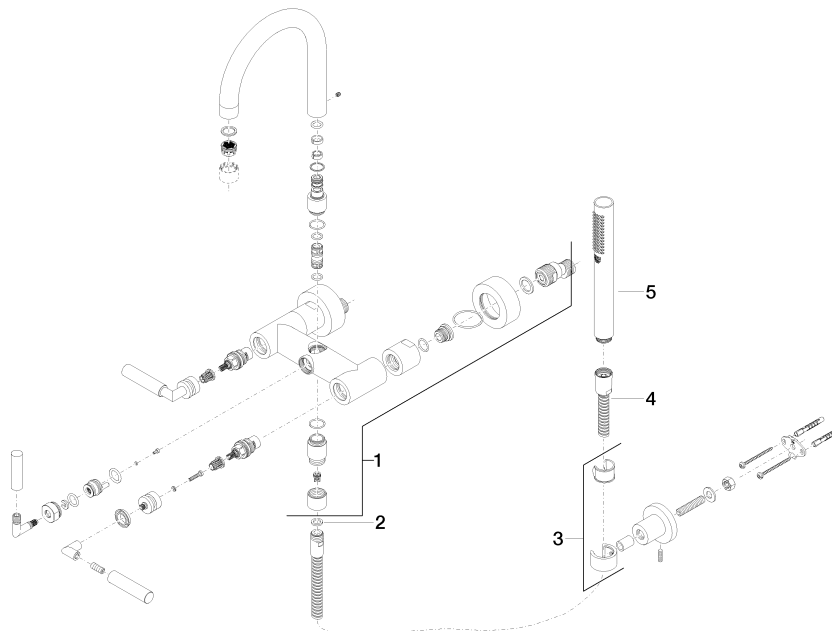

**TARA Bath mixer for wall mounting with hand shower set - Brushed Dark
Platinum**

TARA

25 133 882

- spout: circular, air-enriched flow
- max. flow 22 l/min at 3 bar flow pressure
- Hand shower: COMPACT RAIN, max. flow rate 6.8 l/min (at 3 bar)
- complete hand shower set with anti-scale system
- 240mm projection
- rotary diverter for bath/shower
- slide-on rosettes Ø 65 mm
- rosette for shower holder Ø 50mm
- 1/2" connection
- gauge 150 mm - 15 mm
- metal shower hose 1250mm with integrated anti-twist protection

Intrinsic protection against back flow.

Stand pipes combination possible on request (x-TRA SERVICE).

| | | |
|--|--------------------------------|---------------|
|  | Brushed Dark Platinum | 25 133 882-99 |
|  | Chrome | 25 133 882-00 |
|  | Brushed Platinum | 25 133 882-06 |
|  | Platinum | 25 133 882-08 |
|  | Dark Chrome | 25 133 882-19 |
|  | Brushed Durabronze (23kt Gold) | 25 133 882-28 |
|  | Matte Black | 25 133 882-33 |
|  | Brushed Champagne (22kt Gold) | 25 133 882-46 |
|  | Champagne (22kt Gold) | 25 133 882-47 |
|  | Brushed Chrome | 25 133 882-93 |

25 133 882
mm [inches]

Flow rate chart

Certificates

WRAS_2210004. LGA_18933. Belgaqua_21-026-27_4.

25 133 882
Parts for other
finishes can be found
here: [Chrome](#)

Spare parts list

| No. | Item Number | Name | Quantity used | Delivery time |
|--|--------------------|---|---------------|---------------|
| 1 | 25 100 882-99 | shower set | 1 | - |
| Spare part can no longer be ordered, please order the replacement item | | | | |
| 2 | 90 14 20 026 00 90 | seal | 1 | 2 |
| 3 | 28 050 892-99 | TARA Wall bracket - Brushed Dark Platinum | 1 | 30 |
| 4 | 90 30 02 072 00-99 | Metal shower hose 1/2" x 3/8" x 1250 mm - Brushed Dark Platinum | 1 | 30 |
| 5 | 28 019 979-99 | Hand shower - Brushed Dark Platinum | 1 | 30 |