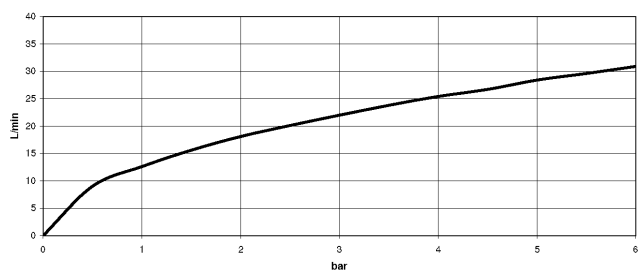

25 133 892

- spout: circular, air-enriched flow
- max. flow 22 l/min at 3 bar flow pressure
- Hand shower: COMPACT RAIN, max. flow rate 6.8 l/min (at 3 bar)
- complete hand shower set with anti-scale system
- 240mm projection
- rotary diverter for bath/shower
- slide-on rosettes Ø 65 mm
- rosette for shower holder Ø 50mm
- 1/2" connection
- gauge 150 mm - 15 mm
- metal shower hose 1250mm with integrated anti-twist protection

### Flow rate chart