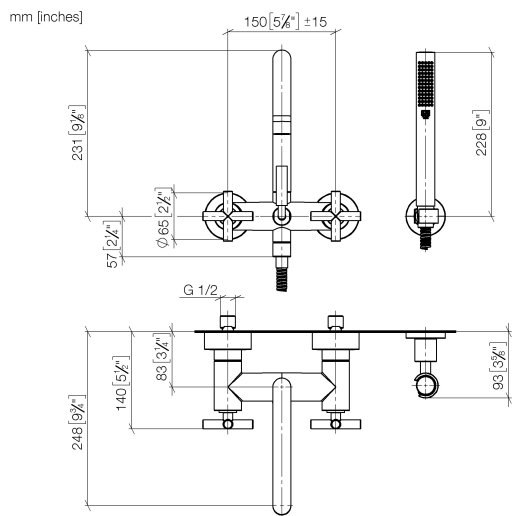

25 133 892

- spout: circular, air-enriched flow
- max. flow 22 l/min at 3 bar flow pressure
- Hand shower: COMPACT RAIN, max. flow rate 6.8 l/min (at 3 bar)
- complete hand shower set with anti-scale system
- 240mm projection
- rotary diverter for bath/shower
- slide-on rosettes Ø 65 mm
- rosette for shower holder Ø 50mm
- 1/2" connection
- gauge 150 mm - 15 mm
- metal shower hose 1250mm with integrated anti-twist protection

Intrinsic protection against back flow.

Stand pipes combination possible on request (x-TRA SERVICE).

	Brushed Platinum	25 133 892-06
	Chrome	25 133 892-00
	Platinum	25 133 892-08
	Dark Chrome	25 133 892-19
	Brushed Durabrass (23kt Gold)	25 133 892-28
	Matte Black	25 133 892-33
	Brushed Champagne (22kt Gold)	25 133 892-46
	Champagne (22kt Gold)	25 133 892-47
	Brushed Chrome	25 133 892-93
	Brushed Dark Platinum	25 133 892-99

### Flow rate chart

### Spare parts list

No.	Item Number	Name	Quantity used	Delivery time
1	25 100 892-06	TARA Bath mixer for wall mounting - Brushed Platinum	1	-
Spare part can no longer be ordered, please order the replacement item				
2	90 14 20 026 00 90	seal	1	2
3	28 050 892-06	TARA Wall bracket - Brushed Platinum	1	10
4	90 30 02 072 00-06	Metal shower hose 1/2" x 3/8" x 1250 mm - Brushed Platinum	1	10
5	90 12 11 140 30-06	shower	1	10