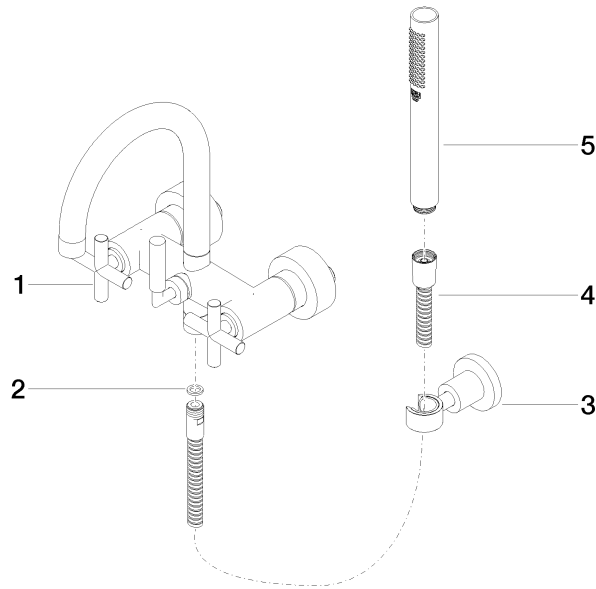

25 133 892

- spout: circular, air-enriched flow
- max. flow 22 l/min at 3 bar flow pressure
- Hand shower: COMPACT RAIN, max. flow rate 6.8 l/min (at 3 bar)
- complete hand shower set with anti-scale system
- 240mm projection
- rotary diverter for bath/shower
- slide-on rosettes Ø 65 mm
- rosette for shower holder Ø 50mm
- 1/2" connection
- gauge 150 mm - 15 mm
- metal shower hose 1250mm with integrated anti-twist protection

### Spare parts list

No.	Item Number	Name	Quantity used	Delivery time
1	25 100 892-06	TARA Bath mixer for wall mounting - Brushed Platinum	1	-
Spare part can no longer be ordered, please order the replacement item				
2	90 14 20 026 00 90	seal	1	2
3	28 050 892-06	TARA Wall bracket - Brushed Platinum	1	10
4	90 30 02 072 00-06	Metal shower hose 1/2" x 3/8" x 1250 mm - Brushed Platinum	1	10
5	90 12 11 140 30-06	shower	1	10