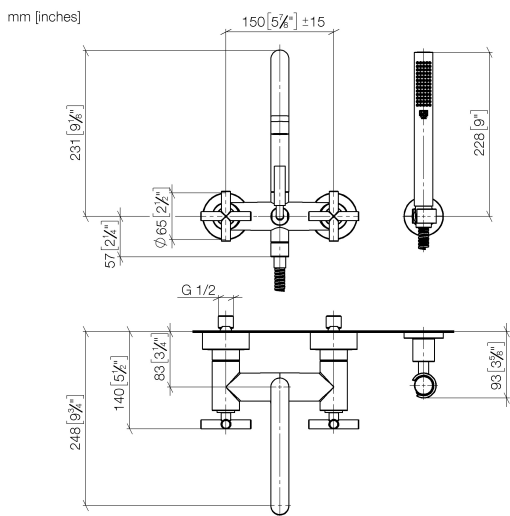

25 133 892

- spout: circular, air-enriched flow
- max. flow 22 l/min at 3 bar flow pressure
- Hand shower: COMPACT RAIN, max. flow rate 6.8 l/min (at 3 bar)
- complete hand shower set with anti-scale system
- 240mm projection
- rotary diverter for bath/shower
- slide-on rosettes Ø 65 mm
- rosette for shower holder Ø 50mm
- 1/2" connection
- gauge 150 mm - 15 mm
- metal shower hose 1250mm with integrated anti-twist protection

Intrinsic protection against back flow.

Stand pipes combination possible on request (x-TRA SERVICE).

	Dark Chrome	25 133 892-19
	Chrome	25 133 892-00
	Brushed Platinum	25 133 892-06
	Platinum	25 133 892-08
	Brushed Durabronze (23kt Gold)	25 133 892-28
	Matte Black	25 133 892-33
	Brushed Champagne (22kt Gold)	25 133 892-46
	Champagne (22kt Gold)	25 133 892-47
	Brushed Chrome	25 133 892-93
	Brushed Dark Platinum	25 133 892-99

### Flow rate chart