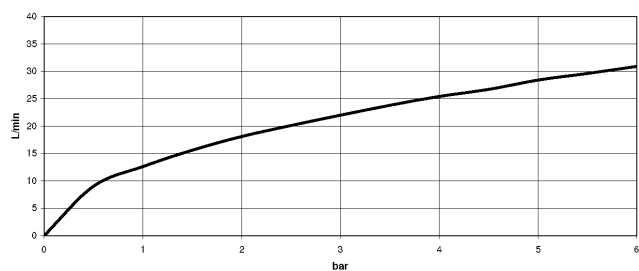

25 133 892

- spout: circular, air-enriched flow
- max. flow 22 l/min at 3 bar flow pressure
- Hand shower: COMPACT RAIN, max. flow rate 6.8 l/min (at 3 bar)
- complete hand shower set with anti-scale system
- 240mm projection
- rotary diverter for bath/shower
- slide-on rosettes Ø 65 mm
- rosette for shower holder Ø 50mm
- 1/2" connection
- gauge 150 mm - 15 mm
- metal shower hose 1250mm with integrated anti-twist protection

### Flow rate chart