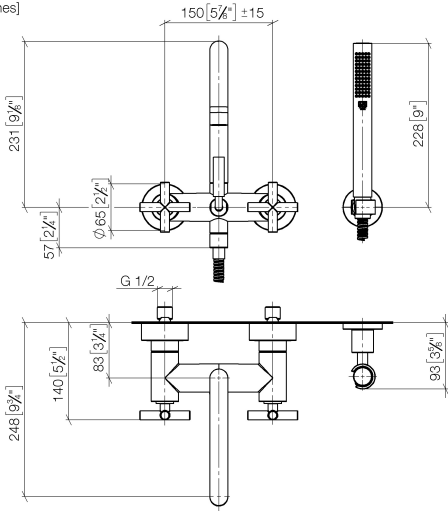

TARA Bath mixer for wall mounting with hand shower set - Brushed Champagne (22kt Gold)

TARA

25 133 892

- spout: circular, air-enriched flow
- max. flow 22 l/min at 3 bar flow pressure
- Hand shower: COMPACT RAIN, max. flow rate 6.8 l/min (at 3 bar)
- complete hand shower set with anti-scale system
- 240mm projection
- rotary diverter for bath/shower
- slide-on rosettes Ø 65 mm
- rosette for shower holder Ø 50mm
- 1/2" connection
- gauge 150 mm - 15 mm
- metal shower hose 1250mm with integrated anti-twist protection

Intrinsic protection against back flow.

Stand pipes combination possible on request (x-TRA SERVICE).

	Brushed Champagne (22kt Gold)	25 133 892-46
	Chrome	25 133 892-00
	Brushed Platinum	25 133 892-06
	Platinum	25 133 892-08
	Dark Chrome	25 133 892-19
	Brushed Durabronze (23kt Gold)	25 133 892-28
	Matte Black	25 133 892-33
	Champagne (22kt Gold)	25 133 892-47
	Brushed Chrome	25 133 892-93
	Brushed Dark Platinum	25 133 892-99

25 133 892
mm [inches]

Flow rate chart

Certificates

WRAS_2210004.

25 133 892
Parts for other
finishes can be found
here: [Chrome](#)

Spare parts list

No.	Item Number	Name	Quantity used	Delivery time
1	25 100 892-46	TARA Bath mixer for wall mounting - Brushed Champagne (22kt Gold)	1	-
Spare part can no longer be ordered, please order the replacement item				
2	90 14 20 026 00 90	seal	1	2
3	28 050 892-46	TARA Wall bracket - Brushed Champagne (22kt Gold)	1	30
4	90 30 02 072 00-46	Metal shower hose 1/2" x 3/8" x 1250 mm - Brushed Champagne (22kt Gold)	1	30
5	90 12 11 140 30-46	shower	1	30