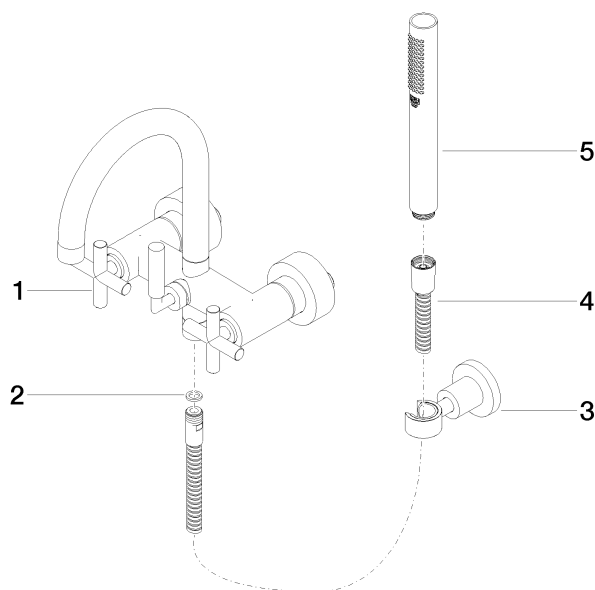

TARA Bath mixer for wall mounting with hand shower set - Brushed Champagne (22kt Gold)

TARA

25 133 892

- spout: circular, air-enriched flow
- max. flow 22 l/min at 3 bar flow pressure
- Hand shower: COMPACT RAIN, max. flow rate 6.8 l/min (at 3 bar)
- complete hand shower set with anti-scale system
- 240mm projection
- rotary diverter for bath/shower
- slide-on rosettes Ø 65 mm
- rosette for shower holder Ø 50mm
- 1/2" connection
- gauge 150 mm - 15 mm
- metal shower hose 1250mm with integrated anti-twist protection

25 133 892
mm [inches]

Flow rate chart

Certificates

WRAS_2210004.

25 133 892
Parts for other
finishes can be found
here: [Chrome](#)

Spare parts list

No.	Item Number	Name	Quantity used	Delivery time
1	25 100 892-46	TARA Bath mixer for wall mounting - Brushed Champagne (22kt Gold)	1	-
Spare part can no longer be ordered, please order the replacement item				
2	90 14 20 026 00 90	seal	1	2
3	28 050 892-46	TARA Wall bracket - Brushed Champagne (22kt Gold)	1	30
4	90 30 02 072 00-46	Metal shower hose 1/2" x 3/8" x 1250 mm - Brushed Champagne (22kt Gold)	1	30
5	90 12 11 140 30-46	shower	1	30