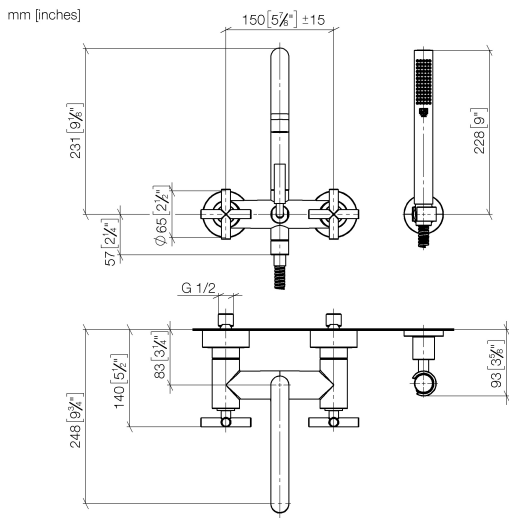

25 133 892

- spout: circular, air-enriched flow
- max. flow 22 l/min at 3 bar flow pressure
- Hand shower: COMPACT RAIN, max. flow rate 6.8 l/min (at 3 bar)
- complete hand shower set with anti-scale system
- 240mm projection
- rotary diverter for bath/shower
- slide-on rosettes Ø 65 mm
- rosette for shower holder Ø 50mm
- 1/2" connection
- gauge 150 mm - 15 mm
- metal shower hose 1250mm with integrated anti-twist protection

Intrinsic protection against back flow.

Stand pipes combination possible on request (x-TRA SERVICE).

	Brushed Chrome	25 133 892-93
	Chrome	25 133 892-00
	Brushed Platinum	25 133 892-06
	Platinum	25 133 892-08
	Dark Chrome	25 133 892-19
	Brushed Durabronze (23kt Gold)	25 133 892-28
	Matte Black	25 133 892-33
	Brushed Champagne (22kt Gold)	25 133 892-46
	Champagne (22kt Gold)	25 133 892-47
	Brushed Dark Platinum	25 133 892-99

25 133 892

Flow rate chart

Certificates

WRAS_2210004. LGA_18933. Belgaqua_21-026-27_4.

25 133 892

Parts for other finishes can be found here: [Chrome](#)

Spare parts list

No.	Item Number	Name	Quantity used	Delivery time
1	25 100 892-93	TARA Bath mixer for wall mounting - Brushed Chrome	1	-
Spare part can no longer be ordered, please order the replacement item				
2	90 14 20 026 00 90	seal	1	2
3	28 050 892-93	TARA Wall bracket - Brushed Chrome	1	20
4	90 30 02 072 00-93	Metal shower hose 1/2" x 3/8" x 1250 mm - Brushed Chrome	1	20
5	90 12 11 140 30-93	shower	1	20