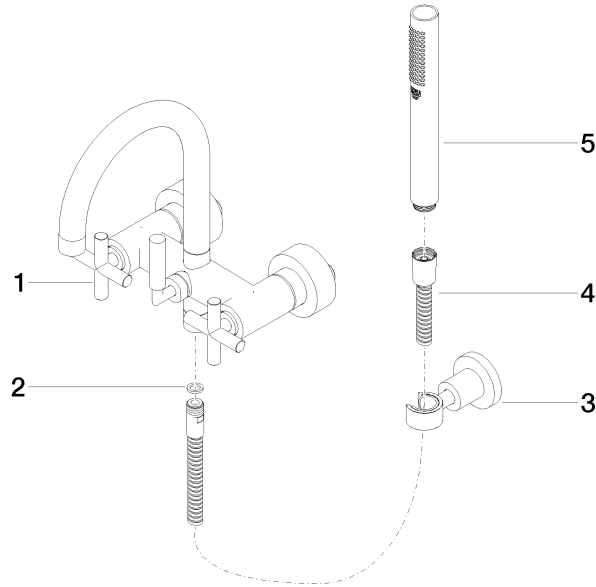

25 133 892

- spout: circular, air-enriched flow
- max. flow 22 l/min at 3 bar flow pressure
- Hand shower: COMPACT RAIN, max. flow rate 6.8 l/min (at 3 bar)
- complete hand shower set with anti-scale system
- 240mm projection
- rotary diverter for bath/shower
- slide-on rosettes Ø 65 mm
- rosette for shower holder Ø 50mm
- 1/2" connection
- gauge 150 mm - 15 mm
- metal shower hose 1250mm with integrated anti-twist protection

25 133 892

Flow rate chart

Certificates

WRAS_2210004. LGA_18933. Belgaqua_21-026-27_4.

25 133 892

Parts for other finishes can be found here: [Chrome](#)

Spare parts list

No.	Item Number	Name	Quantity used	Delivery time
1	25 100 892-93	TARA Bath mixer for wall mounting - Brushed Chrome	1	-
Spare part can no longer be ordered, please order the replacement item				
2	90 14 20 026 00 90	seal	1	2
3	28 050 892-93	TARA Wall bracket - Brushed Chrome	1	20
4	90 30 02 072 00-93	Metal shower hose 1/2" x 3/8" x 1250 mm - Brushed Chrome	1	20
5	90 12 11 140 30-93	shower	1	20