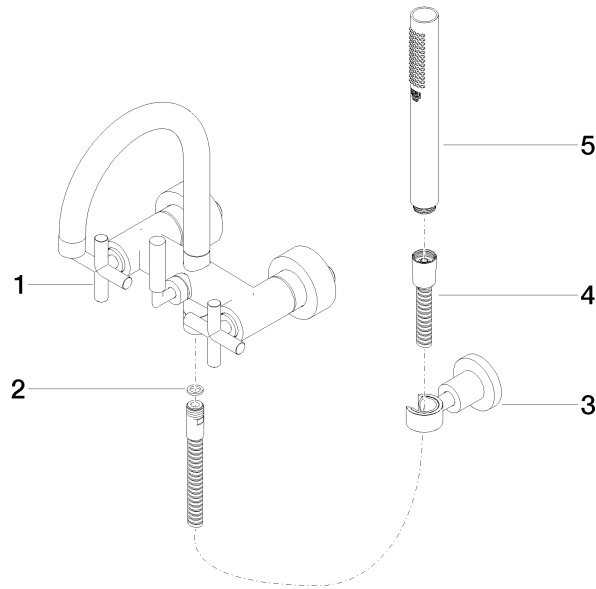

**TARA Bath mixer for wall mounting with hand shower set - Brushed Dark  
Platinum**

TARA

25 133 892

- spout: circular, air-enriched flow
- max. flow 22 l/min at 3 bar flow pressure
- Hand shower: COMPACT RAIN, max. flow rate 6.8 l/min (at 3 bar)
- complete hand shower set with anti-scale system
- 240mm projection
- rotary diverter for bath/shower
- slide-on rosettes Ø 65 mm
- rosette for shower holder Ø 50mm
- 1/2" connection
- gauge 150 mm - 15 mm
- metal shower hose 1250mm with integrated anti-twist protection

25 133 892  
mm [inches]

**Flow rate chart**

**Certificates**

WRAS\_2210004.      LGA\_18933.      Belgaqua\_21-026-27\_4.

25 133 892  
Parts for other  
finishes can be found  
here: [Chrome](#)

### Spare parts list

No.	Item Number	Name	Quantity used	Delivery time
1	25 100 892-99	TARA Bath mixer for wall mounting - Brushed Dark Platinum	1	-
Spare part can no longer be ordered, please order the replacement item				
2	90 14 20 026 00 90	seal	1	2
3	28 050 892-99	TARA Wall bracket - Brushed Dark Platinum	1	30
4	90 30 02 072 00-99	Metal shower hose 1/2" x 3/8" x 1250 mm - Brushed Dark Platinum	1	30
5	90 12 11 140 30-99	shower	1	30