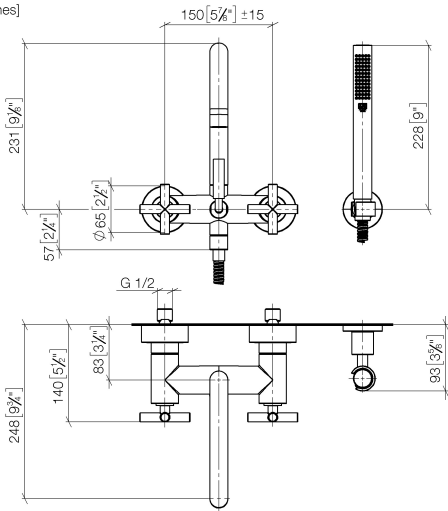

**TARA Bath mixer for wall mounting with hand shower set - Brushed Dark  
Platinum**

TARA

25 133 892

- spout: circular, air-enriched flow
- max. flow 22 l/min at 3 bar flow pressure
- Hand shower: COMPACT RAIN, max. flow rate 6.8 l/min (at 3 bar)
- complete hand shower set with anti-scale system
- 240mm projection
- rotary diverter for bath/shower
- slide-on rosettes Ø 65 mm
- rosette for shower holder Ø 50mm
- 1/2" connection
- gauge 150 mm - 15 mm
- metal shower hose 1250mm with integrated anti-twist protection

Intrinsic protection against back flow.

Stand pipes combination possible on request (x-TRA SERVICE).

	Brushed Dark Platinum	25 133 892-99
	Chrome	25 133 892-00
	Brushed Platinum	25 133 892-06
	Platinum	25 133 892-08
	Dark Chrome	25 133 892-19
	Brushed Durabronze (23kt Gold)	25 133 892-28
	Matte Black	25 133 892-33
	Brushed Champagne (22kt Gold)	25 133 892-46
	Champagne (22kt Gold)	25 133 892-47
	Brushed Chrome	25 133 892-93

25 133 892  
mm [inches]

**Flow rate chart**

**Certificates**

WRAS\_2210004.      LGA\_18933.      Belgaqua\_21-026-27\_4.

25 133 892  
Parts for other  
finishes can be found  
here: [Chrome](#)

### Spare parts list

No.	Item Number	Name	Quantity used	Delivery time
1	25 100 892-99	TARA Bath mixer for wall mounting - Brushed Dark Platinum	1	-
Spare part can no longer be ordered, please order the replacement item				
2	90 14 20 026 00 90	seal	1	2
3	28 050 892-99	TARA Wall bracket - Brushed Dark Platinum	1	30
4	90 30 02 072 00-99	Metal shower hose 1/2" x 3/8" x 1250 mm - Brushed Dark Platinum	1	30
5	90 12 11 140 30-99	shower	1	30