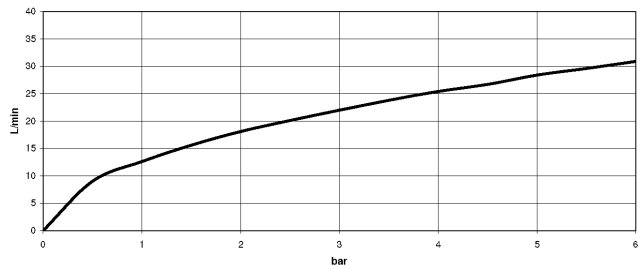

**TARA Bath mixer for wall mounting with hand shower set - Brushed Dark  
Platinum**

TARA

25 133 892

- spout: circular, air-enriched flow
- max. flow 22 l/min at 3 bar flow pressure
- Hand shower: COMPACT RAIN, max. flow rate 6.8 l/min (at 3 bar)
- complete hand shower set with anti-scale system
- 240mm projection
- rotary diverter for bath/shower
- slide-on rosettes Ø 65 mm
- rosette for shower holder Ø 50mm
- 1/2" connection
- gauge 150 mm - 15 mm
- metal shower hose 1250mm with integrated anti-twist protection

25 133 892  
mm [inches]

**Flow rate chart**

**Certificates**

WRAS\_2210004.      LGA\_18933.      Belgaqua\_21-026-27\_4.

25 133 892  
Parts for other  
finishes can be found  
here: [Chrome](#)