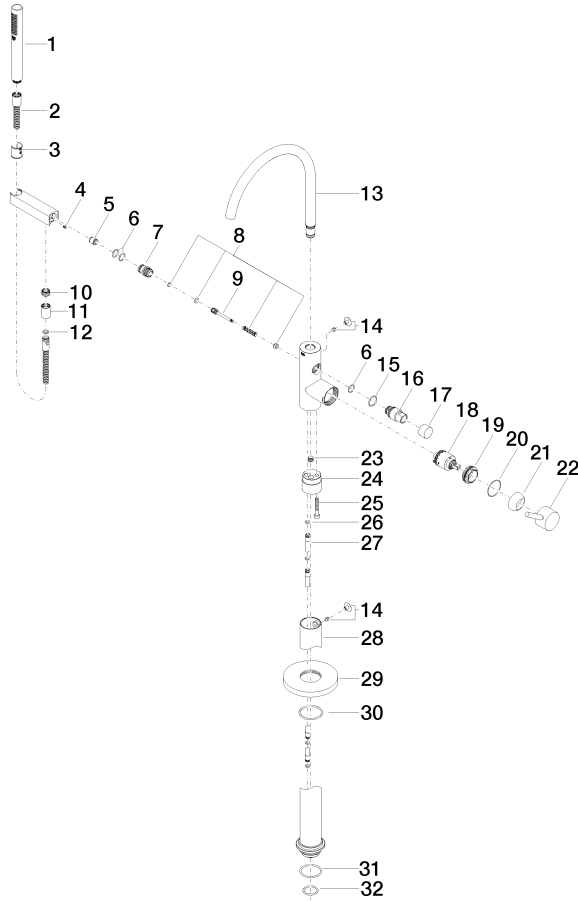

Single-lever bath mixer with stand pipe for free-standing assembly with hand shower set - Light Gold

TARA

25 863 661

Single-lever bath mixer with stand pipe for free-standing assembly with hand shower set - Light Gold

TARA

25 863 661

Spare parts list

No.	Item Number	Name	Quantity used	Delivery time
1	90 12 11 140 30-26	shower	1	30
2	90 30 02 072 00-26	Metal shower hose 1/2" x 3/8" x 1250 mm - Light Gold	1	30
3	09 18 40 118 90	sleeve	1	2
4	09 31 11 058 90	pin	1	2
5	90 23 01 141 00 90	back-flow preventer	1	2
6	90 14 10 010 00 90	seal	3	2
7	09 24 03 153 20-26	nipple	1	-
Spare part can no longer be ordered, please order the replacement item				
8	90 16 02 023 00 90	spring	1	2
9	09 31 09 102 20-26	pull-rod	1	-
Spare part can no longer be ordered, please order the replacement item				
10	09 24 03 069 90	nipple	1	2
11	90 21 02 069 00-26	cover	1	30
12	90 14 20 026 00 90	seal	1	2
13	90 28 22 327 01-26	spout	1	30
14	04 31 20 036 00 90	plug	2	2
15	09 14 10 112 90	seal	1	2
16	09 21 34 081 20-26	nipple	1	60
17	09 20 88 002-26	handle	1	60
18	90 15 05 039 00 90	cartridge	1	2
19	09 24 04 298 90	nut	1	2
20	09 14 10 037 90	seal	1	2
21	09 28 30 036-26	cover	1	60
22	90 20 66 005 00-26	handle	1	30
23	04 31 20 039 11 90	plug	1	2
24	09 24 03 152 20-26	adaptor	1	-
Spare part can no longer be ordered, please order the replacement item				
25	09 30 30 111 90	screw	1	2
26	09 14 10 139 90	seal	2	2
27	04 28 22 025 00 90	connection	2	2
28	04 28 22 030 00-26	pipe	1	60
29	09 27 88 007-26	rosette	1	60
30	90 14 10 129 00 90	seal	1	2
31	09 14 10 084 90	seal	1	2
32	09 14 10 018 90	seal	1	2