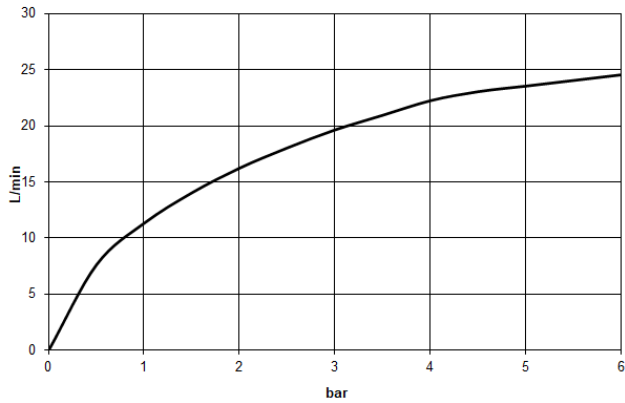

Single-lever bath mixer with stand pipe for free-standing assembly with hand shower set - Light Gold

TARA

25 863 661

Fits: TARA, META

- spout: circular, air-enriched flow
- max. flow 19.5 l/min at 3 bar flow pressure
- Hand shower: COMPACT RAIN, max. flow rate 6.8 l/min (at 3 bar)
- bar-type hand shower with anti-scale system
- pivotable spout 360°
- 281mm projection
- wall bracket
- automatic bath/shower diverter
- total height 1031 - 1101 mm
- stand pipe height 565 - 635 mm
- height up to aerator 899 – 969 mm
- slide-on rosettes Ø 135 mm
- metal shower hose 1250mm with integrated anti-twist protection
- WRAS

Required miscellaneous

- Concealed floor mounting -**
- min. recess depth 80 mm
 - max. recess depth 150 mm

35 945 970 90

Flow rate chart

Single-lever bath mixer with stand pipe for free-standing assembly with hand shower set - Light Gold