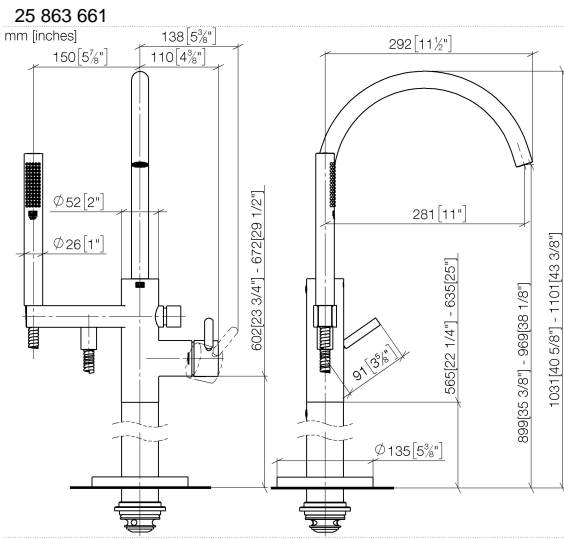

Single-lever bath mixer with stand pipe for free-standing assembly with hand shower set - Light Gold

TARA

25 863 661

Fits: TARA, META

- spout: circular, air-enriched flow
- max. flow 19.5 l/min at 3 bar flow pressure
- Hand shower: COMPACT RAIN, max. flow rate 6.8 l/min (at 3 bar)
- bar-type hand shower with anti-scale system
- pivotable spout 360°
- 281mm projection
- wall bracket
- automatic bath/shower diverter
- total height 1031 - 1101 mm
- stand pipe height 565 - 635 mm
- height up to aerator 899 – 969 mm
- slide-on rosettes Ø 135 mm
- metal shower hose 1250mm with integrated anti-twist protection
- WRAS

Required miscellaneous

- Concealed floor mounting -**
- min. recess depth 80 mm
 - max. recess depth 150 mm

35 945 970 90

Flow rate chart

Single-lever bath mixer with stand pipe for free-standing assembly with hand shower set - Light Gold